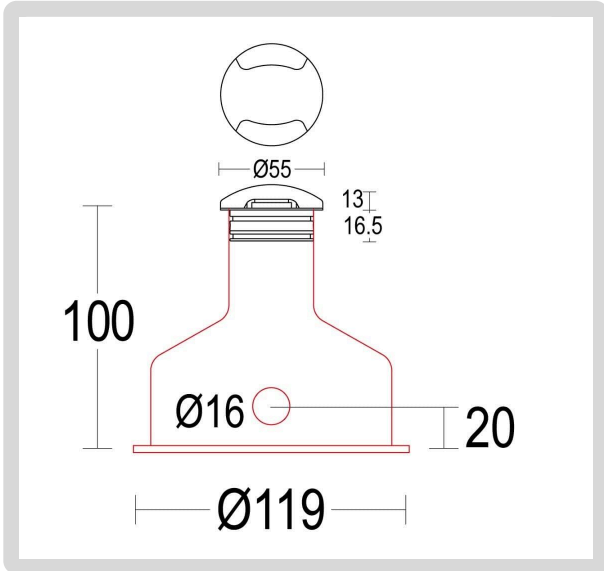

CORD LENGTH:

50 cm

LIGHT DISTRIBUTION:

59° x 23° Other

BEAM DIRECTIONABILITY:

Fixed optics

DIFFUSER MATERIAL/TEMPERATURE:

Technopolymer / < 313.15 K (< 40 °C)

THINK BOLLARD - THINK BULLARD

sales@gordonbullard.com
www.bullardbollards.com
1-877-964-4646

991 South Gull Lake Dr
Richland, MI 49083
USA

FIXTURE TYPE: _____

PROJECT NAME: _____

HOW TO ORDER:

CODE:

Example:
CODE: BB-1383.00BAXO-GH-K30-24V-
DIM-15-AC204-AC612

BB-1383.00BAXO
-GH-K30-24V-
DIM-15-AC204-AC612

1 DIMENSIONS:

Diameter - Ø: 2.17" (5.5 cm)
Height - H: 0.51" (1.3 cm)
Recessed hole diameter - Ø: 1.81" (4.6 cm)
Recessed depth - h: 3.94" (10 cm)

2 BEAM ANGLE: