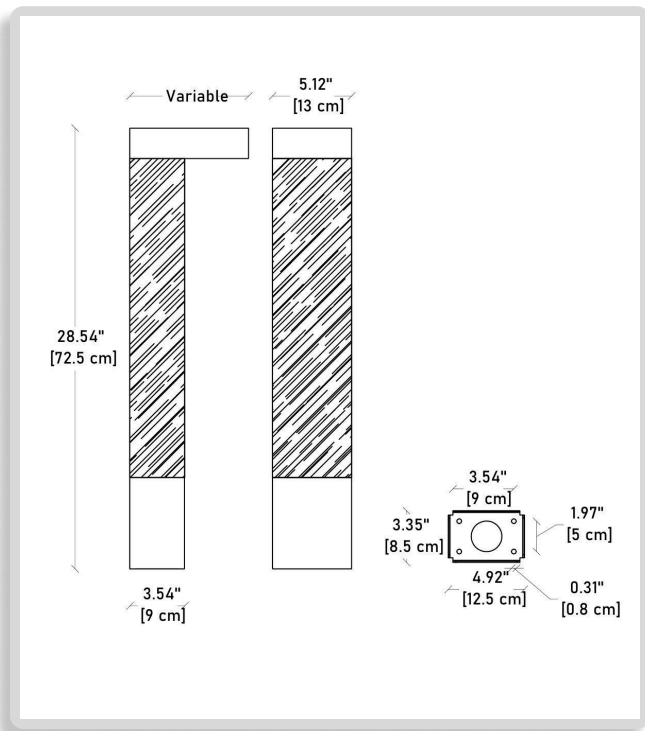

FIXTURE TYPE: _____

PROJECT NAME: _____

NOTES:

HOW TO ORDER: _____ CODE: _____

Example:
CODE: BB-RDWD-GLC-6156-40K-DIM-MB-T

BB-RDWD-
GLC-6156-40K-
DIM-MB-T

1 MODELS:

-6156

DIMENSIONS:

- A) Height - H: 28.54" (72.5 cm)
- B) Length - L: 7.67" (19.5 cm)
- C) Width - W: 5.12" (13 cm)

LIGHT SOURCE:

LED / 5W / 110-277V / CRI ≥80

-6157

DIMENSIONS:

- A) Height - H: 28.54" (72.5 cm)
- B) Length - L: 7.08" (18 cm)
- C) Width - W: 5.12" (13 cm)

LIGHT SOURCE:

LED / 5W / 110-277V / CRI ≥80

2 CCT:

- **-30K** 3000K
- **-40K** 4000K
- **-60K** 6000K

3 DIMMING OPTIONS:

- **-NON** NON-Dimmable
- **-DIM** 0-10V
- **-CAS** Casambi
- **-LUT** Lutron
- **-DL** DALI

4 FINISH OPTIONS:

- **-DG-T** Dark grey + Timber finish
- **-MB-T** Matt black + Timber finish
- **-MG-T** Matt Grey + Timber finish
- **-GM-T** Gray Metal Sand Grain + Timber finish

THINK BOLLARD - THINK BULLARD

sales@gordonbullard.com
www.bullardbollards.com
1-877-964-4646

991 South Gull Lake Dr
Richland, MI 49083
USA