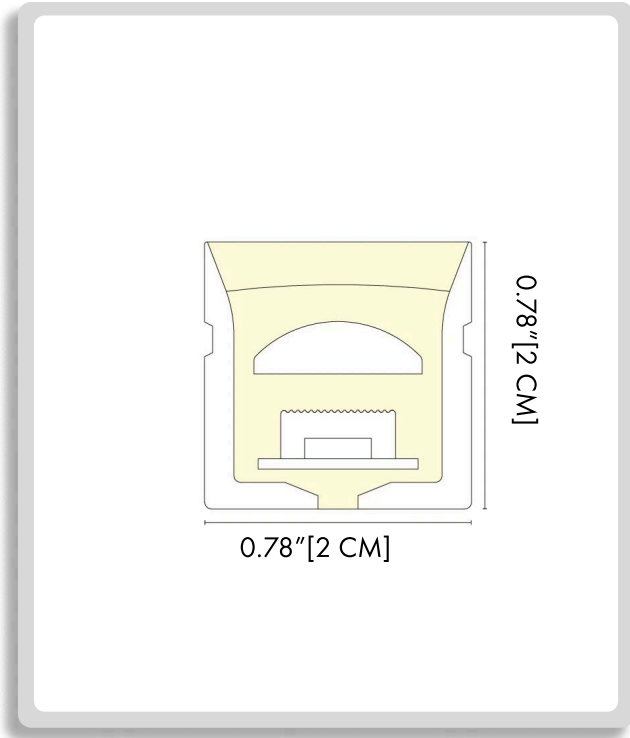

FIXTURE TYPE: _____

PROJECT NAME: _____

HOW TO ORDER:

CODE:

Example:
CODE: BB-SLWLAS-CL-AF1-SLAS-CL-G1-AS-AFS(T)2020A5-1000

BB-SLWLAS-CL-AF1-SLAS-CL-G1-AS-AFS(T)2020A5-1000

1 DIMENSIONS:

A) Length - L: 0.78" (2 cm)
B) Height - H: 0.78" (2 cm)

2 LIGHT SOURCE:

-AF1-SLAS-CL

	CCT	CRI	INPUT VOLTAGE	RATED CURRENT (A/m)	RATED POWER	MAXIMUM POWER	LUMENS
G1	G	/	24V	0.4 (0.12A/ft)	10 (3.05W/ft)	11 (3.35W/ft)	/
B1	B	/	24V	0.4 (0.12A/ft)	10 (3.05W/ft)	11 (3.35W/ft)	/

STANDARD LENGTH	REMARK
10000mm (32.81ft)	16LED/50mm

-AF2-SLAS-CL

	CCT	CRI	INPUT VOLTAGE	RATED CURRENT (A/m)	RATED POWER	MAXIMUM POWER	LUMENS
DRGB	DMX-RGB	/	24V	0.6 (0.18A/ft)	13.5 (4.12W/ft)	14.8 (4.51W/ft)	/

STANDARD LENGTH	REMARK
5000mm (16.4ft)	7*3LED/83.3mm DMX-IC: UCS512H4LB 12 Pixels/m

THINK BOLLARD - THINK BULLARD

sales@gordonbullard.com
www.bullardbollards.com
1-877-964-4646

991 South Gull Lake Dr
Richland, MI 49083
USA