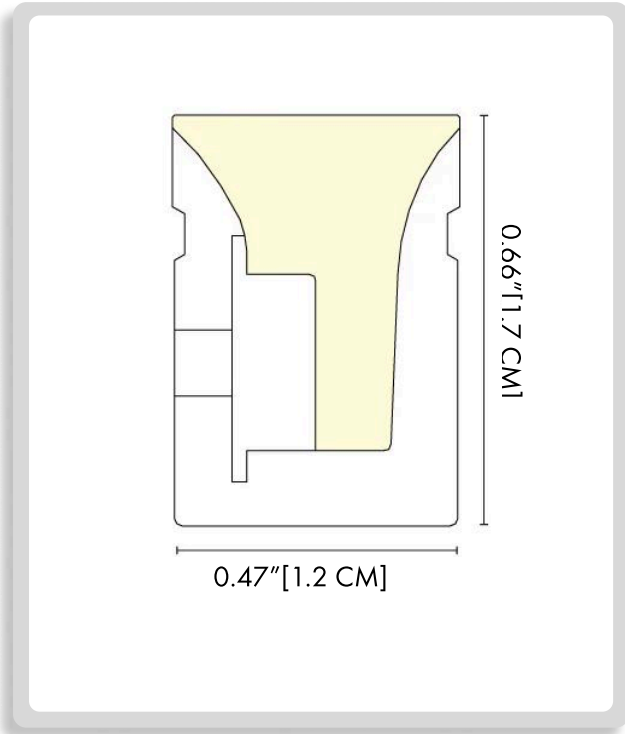

BB-SLWLAS-CL-AF1-SLAS-CL-G1-AS-AFS(T)2020A5-1000

1 DIMENSIONS:

A) Length - L: 0.78" (2 cm)
B) Height - H: 0.78" (2 cm)

2 LIGHT SOURCE:

-AF3-SLAS-CL

	CCT	COLOR RANGE	INPUT VOLTAGE	RATED CURRENT (A/m)	RATED POWER	MAXIMUM POWER	LUMENS
D27	DMX_x0002_RGB+ 2700K	RGB+(2550-2800K)	24V	0.7 (0.21A/ft)	16.5 (5.03W/ft)	18.1 (5.52W/ft)	141 (43LM/ft)
D30	DMX_x0002_RGB+ 3000K	RGB+(2900-3250K)					173 (53LM/ft)
D40	DMX_x0002_RGB+ 3000K	RGB+(3900-4350K)					174 (53LM/ft)
	DMX- RGB+4000K						

STANDARD LENGTH	REMARK
5000mm (16.4ft)	7* 4LED/83.3mm DMX-IC: UCS512H4LB 12 Pixels/m

-AF4-SLAS-CL

	CCT	COLOR RANGE	CRI	INPUT VOLTAGE	RATED CURRENT (A/m)	RATED POWER	MAXIMUM POWER	LUMENS
D27	DMX-2700K	2550-2800K	>90	24V	0.6 (0.18A/ft)	13.5 (4.12W/ft)	14.8 (4.51W/ft)	441 (134LM/ft)
D30	DMX-3000K	2800-3200K						535 (163LM/ft)
D40	DMX-4000K	3900-4350K						528 (161LM/ft)

STANDARD LENGTH	REMARK
5000mm (16.4ft)	7* 3LED/83.3mm DMX-IC: UCS512H4LB 12 Pixels/m

THINK BOLLARD - THINK BULLARD

sales@gordonbullard.com
www.bullardbollards.com
1-877-964-4646

991 South Gull Lake Dr
Richland, MI 49083
USA

FIXTURE TYPE: _____

PROJECT NAME: _____

HOW TO ORDER:

CODE:

Example:
CODE: BB-SLWLAS-CL-AF1-SLAS-CL-G1-AS-AFS(T)2020A5-1000

BB-SLWLAS-CL-AF1-SLAS-CL-G1-AS-AFS(T)2020A5-1000

1 DIMENSIONS:

A) Length - L: 0.78" (2 cm)
B) Height - H: 0.78" (2 cm)