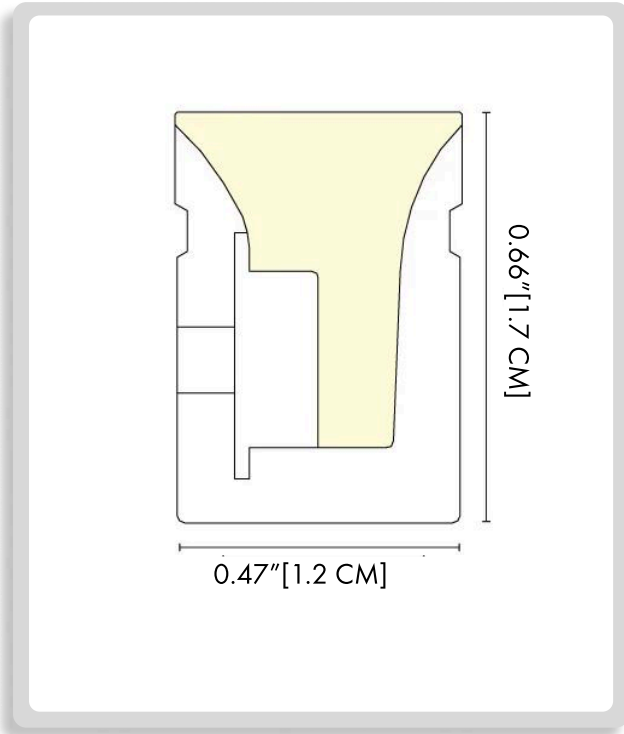

STANDARD LENGTH	REMARK
5000mm (16.4ft)	7* 4LED/83.3mm DMX-IC: UCS512H4LB 12 Pixels/m

-AF4-SLAS-CL

	CCT	COLOR RANGE	CRI	INPUT VOLTAGE	RATED CURRENT (A/m)	RATED POWER	MAXIMUM POWER	LUMENS
D27	DMX-2700K	2550-2800K	>90	24V	0.6 (0.18A/ft)	13.5 (4.12W/ft)	14.8 (4.51W/ft)	441 (134LM/ft)
D30	DMX-3000K	2800-3200K						535 (163LM/ft)
D40	DMX-4000K	3900-4350K						528 (161LM/ft)

FIXTURE TYPE: _____

PROJECT NAME: _____

HOW TO ORDER:

CODE:

Example:
CODE: BB-SLWLAS-CL-AF1-SLAS-CL-G1-AS-AFS(T)2020A5-1000

BB-SLWLAS-CL-AF1-SLAS-CL-G1-AS-AFS(T)2020A5-1000

1 DIMENSIONS:

A) Length - L: 0.78" (2 cm)
B) Height - H: 0.78" (2 cm)

STANDARD LENGTH	REMARK
5000mm (16.4ft)	7*4LED/83.3mm

THINK BOLLARD - THINK BULLARD

sales@gordonbullard.com
www.bullardbollards.com
1-877-964-4646

991 South Gull Lake Dr
Richland, MI 49083
USA

FIXTURE TYPE: _____

PROJECT NAME: _____

HOW TO ORDER:

CODE:

Example:
CODE: BB-SLWLAS-CL-AF1-SLAS-CL-G1-AS-AFS(T)2020A5-1000

BB-SLWLAS-CL-AF1-SLAS-CL-G1-AS-AFS(T)2020A5-1000

1 DIMENSIONS:

A) Length - L: 0.78" (2 cm)
B) Height - H: 0.78" (2 cm)