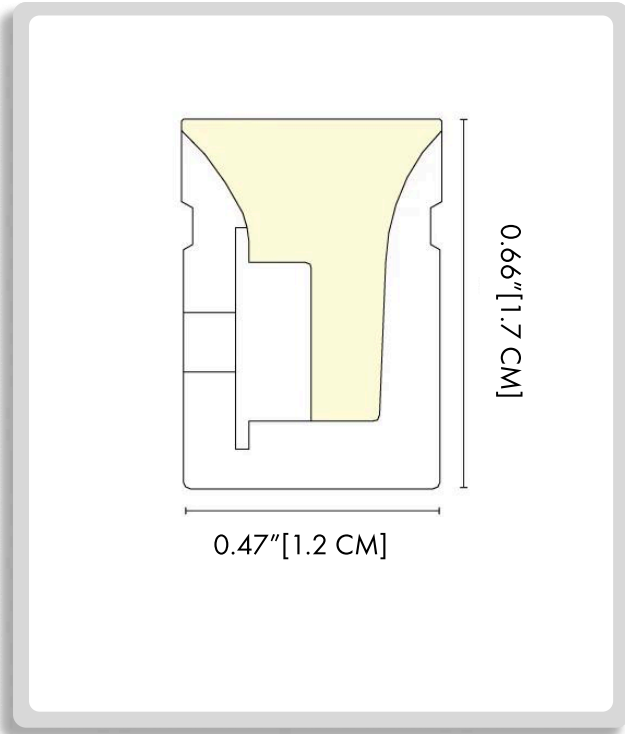

Example:
CODE: BB-SLWLAS-CL-AF1-SLAS-CL-G1-AS-AFS(T)2020A5-1000

BB-SLWLAS-CL-AF1-SLAS-CL-G1-AS-AFS(T)2020A5-1000

1 DIMENSIONS:

A) Length - L: 0.78" (2 cm)
B) Height - H: 0.78" (2 cm)

2 LIGHT SOURCE:

-AF1-SLAS-CL

THINK BOLLARD - THINK BULLARD

sales@gordonbullard.com
www.bullardbollards.com
1-877-964-4646

991 South Gull Lake Dr
Richland, MI 49083
USA

FIXTURE TYPE: _____

PROJECT NAME: _____

HOW TO ORDER:

CODE:

Example:
CODE: BB-SLWLAS-CL-AF1-SLAS-CL-G1-AS-AFS(T)2020A5-1000

BB-SLWLAS-CL-AF1-SLAS-CL-G1-AS-AFS(T)2020A5-1000

1 DIMENSIONS:

A) Length - L: 0.78" (2 cm)
B) Height - H: 0.78" (2 cm)

2 LIGHT SOURCE:

-AF3-SLAS-CL

	CCT	COLOR RANGE	INPUT VOLTAGE	RATED CURRENT (A/m)	RATED POWER	MAXIMUM POWER	LUMENS
D27	DMX_x0002_RGB+ 2700K	RGB+(2550-2800K)	24V	0.7 (0.21A/ft)	16.5 (5.03W/ft)	18.1 (5.52W/ft)	141 (43LM/ft)
D30	DMX_x0002_RGB+ 3000K	RGB+(2900-3250K)					173 (53LM/ft)
D40	DMX_x0002_RGB+ 3000K	RGB+(3900-4350K)					174 (53LM/ft)
	DMX- RGB+4000K						

STANDARD LENGTH	REMARK
5000mm (16.4ft)	7* 4LED/83.3mm DMX-IC: UCS512H4LB 12 Pixels/m

-AF4-SLAS-CL

	CCT	COLOR RANGE	CRI	INPUT VOLTAGE	RATED CURRENT (A/m)	RATED POWER	MAXIMUM POWER	LUMENS
D27	DMX-2700K	2550-2800K	>90	24V	0.6 (0.18A/ft)	13.5 (4.12W/ft)	14.8 (4.51W/ft)	441 (134LM/ft)
D30	DMX-3000K	2800-3200K						535 (163LM/ft)
D40	DMX-4000K	3900-4350K						528 (161LM/ft)