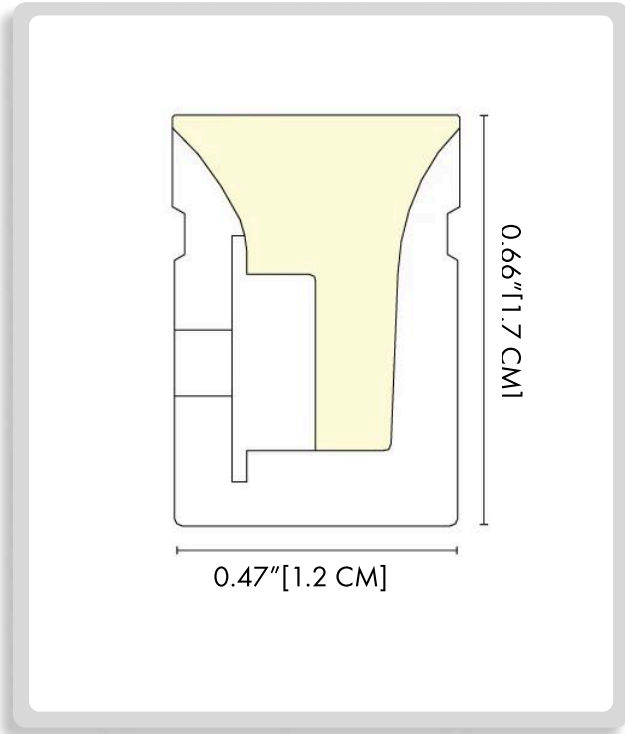

FIXTURE TYPE: _____

PROJECT NAME: _____

HOW TO ORDER:

CODE:

Example:
CODE: BB-SLWLLF-CL-24V.3D2024.LLF-22K9-AS-TD-01-LLF

BB-SLWLLF-CL-24V.3D2024.LLF-22K9-AS-TD-01-LLF

1 DIMENSIONS:

A) Length - L: 0.66" (1.7 cm)
B) Height - H: 0.47" (1.2 cm)

2 LIGHT SOURCE:

-24V.3D2026.LLF

	CCT	CRI	INPUT VOLTAGE	RATED CURRENT (A/m)	RATED POWER	MAXIMUM POWER	LUMENS
-2K90	2200 K	>90	48	0.11 (0.03A/ft)	5.3 (1.62W/ft)	5.8 (1.77W/ft)	390(118/ft)
-2K90	2700 K						370(112/ft)
-3K90	3000 K						360(109/ft)
-4K90	4000 K						380(115/ft)
-22K9	2200 K	>90	48	0.2 (0.06A/ft)	9.6 (2.93W/ft)	10.6 (3.23W/ft)	700(213/ft)
-27K9	2700 K						650(198/ft)
-30K9	3000 K						650(198/ft)
-40K9	4000 K						680(207/ft)
-RGB4	RGB	/	48	0.2 (0.06A/ft)	9.6 (2.93W/ft)	10.6 (3.23W/ft)	/
-RG48	R 620-630nm						/
-G48	G 525-530nm						/
-B48	B 465-470nm						/
-21RK	RGB~2100 K	/	48	0.2 (0.06A/ft)	9.6 (2.93W/ft)	10.6 (3.23W/ft)	/
-27RK	RGB~2700 K						/
-30RK	RGB~3000 K						/
-35RK	RGB~3500 K						/
-40RK	RGB~4000 K						/
-54RK	RGB~5400 K						/

STANDARD LENGTH	REMARK
50000mm (164ft) FOR OPTIONS -22K9/-27K9/-30K9/-40K9	7LED/50mm FOR OPTIONS -22K9/-27K9/-30K9/-40K9/-22K/-27K/-30K/-40K/RGB/-RG/-G/-B
20000mm (65.6ft) FOR OPTIONS -22K/-27K/-30K/-40K/RGB/-RG/-G/-B/-21RG/-27RG/-30RG/-35RG/-40RG/-54RG	12LED/62.5mm FOR OPTIONS -21RG/-27RG/-30RG/-35RG/-40RG/-54RG

THINK BOLLARD - THINK BULLARD

sales@gordonbullard.com
www.bullardbollards.com
1-877-964-4646

991 South Gull Lake Dr
Richland, MI 49083
USA