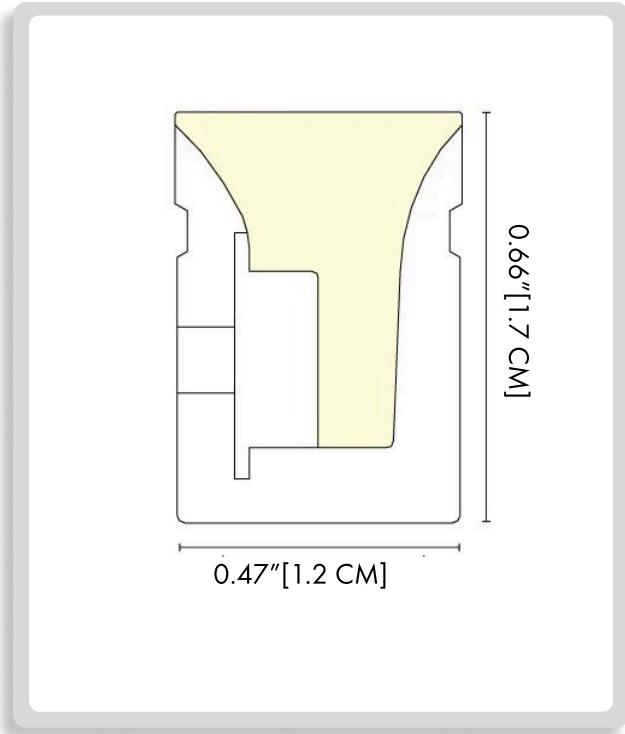

FIXTURE TYPE: _____

PROJECT NAME: _____

HOW TO ORDER:

CODE:

Example:
CODE: BB-SLWLLF-CL-24V.3D2024.LLF-22K9-AS-TD-01-LLF

BB-SLWLLF-
CL-24V.3D2024.LLF-
22K9-AS-TD-01-LLF

1 DIMENSIONS:

A) Length - L: 0.66" (1.7 cm)
B) Height - H: 0.47" (1.2 cm)

2 LIGHT SOURCE:

-24V.3D2027.LLF

	CCT	CRI	INPUT VOLTAGE	RATED CURRENT (A/m)	RATED POWER	MAXIMUM POWER	LUMENS
-RB48	RGB						
-RG48	R 620-630nm	/	24	0.75 (0.23A/ft)	18 (5.49W/ft)	20.7 (6.31W/ft)	/
-G48	G 525-530nm	/	24				
-B48	B 465-470nm	/	24				
-2K98	2200 K	>80	24	0.75 (0.23A/ft)	18 (5.49W/ft)	20.7 (6.31W/ft)	900(274/ft)
-7K98	2700 K	>80	24				1040(317/ft)
-3K98	3000 K	>80	24				990(301/ft)
-4K98	4000 K	>80	24				1080(329/ft)
-RGB3	RGB						
-RG3	R 620-630nm	/	24	0.75 (0.23A/ft)	18 (5.49W/ft)	20.7 (6.31W/ft)	/
-G3	G 525-530nm	/	24				
-B3	B 465-470nm	/	24				
-2K48	2200 K	>80	24	0.75 (0.23A/ft)	18 (5.49W/ft)	20.7 (6.31W/ft)	900(274/ft)
-7K48	2700 K	>80	24				1040(317/ft)
-3K48	3000 K	>80	24				990(301/ft)
-4K48	4000 K	>80	24				1080(329/ft)

STANDARD LENGTH	REMARK
5000mm (16.4ft) FOR ALL OPTIONS	7LED/83.3mm SPI-IC:(UCS1903H) DMX-IC: (UCS512B3L) 12Pixels/m FOR ALL OPTIONS

THINK BOLLARD - THINK BULLARD

sales@gordonbullard.com
www.bullardbollards.com
1-877-964-4646

991 South Gull Lake Dr
Richland, MI 49083
USA