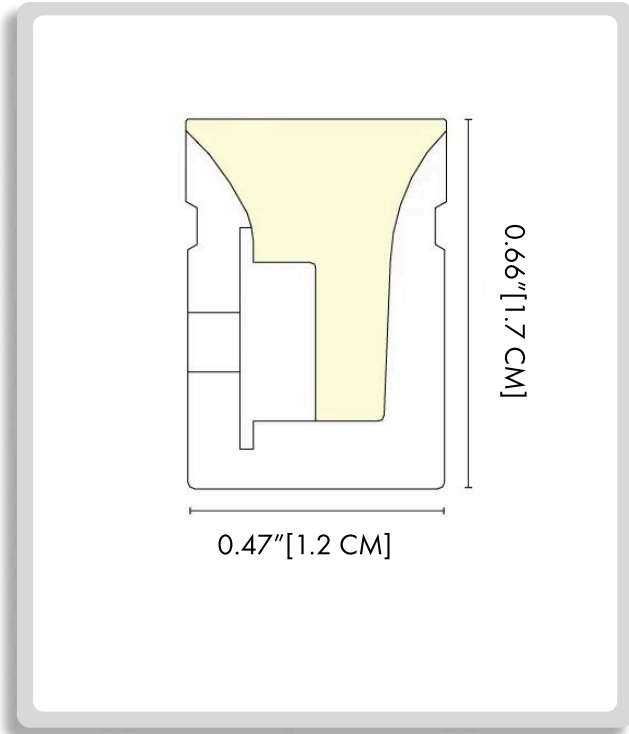

**HOW TO ORDER:**

**CODE:**

**Example:**  
CODE: BB-SLWLLF-CL-24V.3D2024.LLF-22K9-AS-TD-01-LLF

BB-SLWLLF-CL-24V.3D2024.LLF-22K9-AS-TD-01-LLF

**1 DIMENSIONS:**

A) Length - L: 0.66" (1.7 cm)  
B) Height - H: 0.47" (1.2 cm)

STANDARD LENGTH	REMARK
5000mm (16.4ft)	7LED/50mm FOR OPTIONS
10000mm (32.81ft)	-22K9/-27K9/-30K9/-35K9/-40K9/-GB/-BG 7LED/83.33mm FOR OPTIONS -RGB/-RG/-G/-B
5000mm (16.4ft)	12LED/62.5mm FOR OPTIONS
	-27RG/-30RG/-35RG/-40RG/-54RG 14LED/100mm FOR OPTION 2750

**CODE:**

**Example:**  
CODE: BB-SLWLLF-CL-24V.3D2024.LLF-22K9-AS-TD-01-LLF

BB-SLWLLF-CL-24V.3D2024.LLF-22K9-AS-TD-01-LLF

**1 DIMENSIONS:**

A) Length - L: 0.66" (1.7 cm)  
B) Height - H: 0.47" (1.2 cm)

**2 LIGHT SOURCE:**