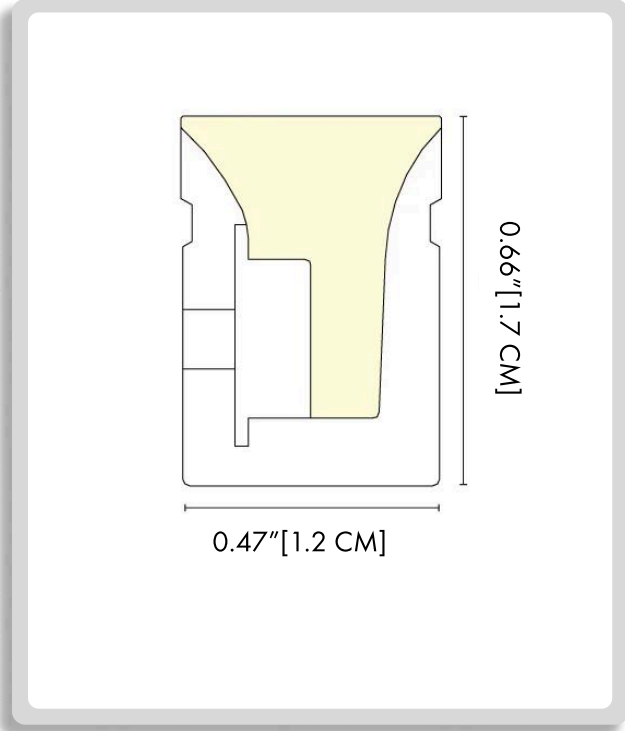

FIXTURE TYPE: _____

PROJECT NAME: _____

HOW TO ORDER:

CODE:

Example:
CODE: BB-SLWLLF-CL-24V.3D2024.LLF-22K9-AS-TD-01-LLF

BB-SLWLLF-CL-24V.3D2024.LLF-22K9-AS-TD-01-LLF

1 DIMENSIONS:

A) Length - L: 0.66" (1.7 cm)
B) Height - H: 0.47" (1.2 cm)

2 LIGHT SOURCE:

-24V.3D2025.LLF

	CCT	CRI	INPUT VOLTAGE	RATED CURRENT (A/m)	RATED POWER	MAXIMUM POWER	LUMENS
-22K9	2400 K	>90	24	0.4 (0.12A/ft)	9.6 (2.93W/ft)	10.6 (3.23W/ft)	400(121/ft)
-27K9	2700 K						410(125/ft)
-30K9	3000 K						450(137/ft)
-35K9	3500 K						485(147/ft)
-40K9	4000 K						420(128/ft)
-GB	G 525-530nm	/	24	0.4 (0.12A/ft)	9.6 (2.93W/ft)	10.6 (3.23W/ft)	/
-BG	B 455-465nm						/
-RGB	RGB	/	24	0.5 (0.15A/ft)	12 (3.66W/ft)	13.2 (4.02W/ft)	/
-RG	R 615-625nm						
-G	G 520-530nm						
-B	B 465-470nm						
-27RG	RGB~2700 K						
-30RG	RGB~3000 K	/	24	0.6 (0.18A/ft)	14.4 (4.39W/ft)	16 (4.88W/ft)	/
-35RG	RGB~3500 K						
-40RG	RGB~4000 K						
-54RG	RGB~5000 K						
-2750	2400~4000 K	>90	24	0.5 (0.15A/ft)	12 (3.66W/ft)	13.2 (4.02W/ft)	520(158/ft)

STANDARD LENGTH	REMARK
5000mm (16.4ft)	7LED/50mm FOR OPTIONS
10000mm (32.81ft)	-22K9/-27K9/-30K9/-35K9/-40K9/-GB/-BG 7LED/83.33mm FOR OPTIONS -RGB/-RG/-G/-B
5000mm (16.4ft)	12LED/62.5mm FOR OPTIONS
	-27RG/-30RG/-35RG/-40RG/-54RG 14LED/100mm FOR OPTION 2750

THINK BOLLARD - THINK BULLARD

sales@gordonbullard.com
www.bullardbollards.com
1-877-964-4646

991 South Gull Lake Dr
Richland, MI 49083
USA