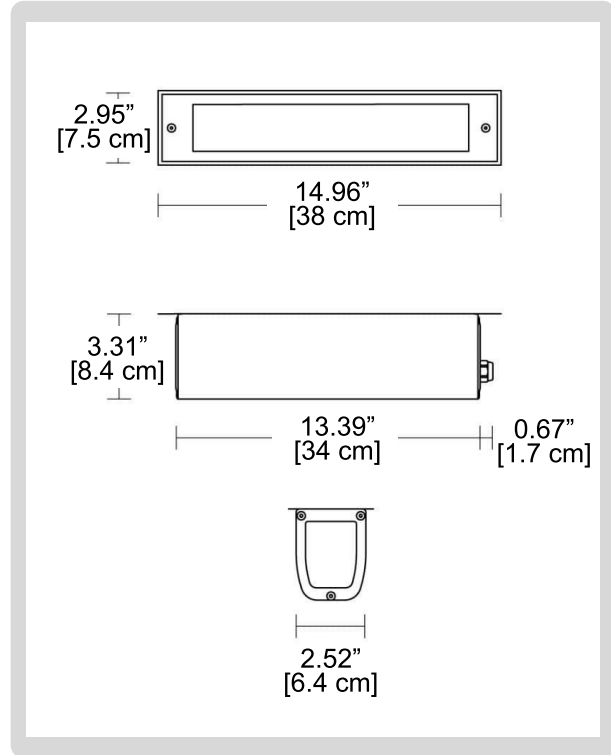

CRI:

>90

CABLE ENTRY / CABLE TYPE:

Nylon cable gland M20 Ø 7/13 mm / H07RN8-F 3x1 mm²

CORD LENGTH:

0.5m

LIGHT DISTRIBUTION:

- 12° - Symmetrical narrow beam (<=15°)
- 25° - Symmetrical medium flood (15° - 45°)
- 50° - Symmetrical wide beam (45° - 125°)
- 14° x 47° - 2 Axis symmetrical
- 78° x 47° - Asymmetric flood (wall washer)

HOW TO ORDER:

CODE:

Example:
CODE: BB-001080.LVST-GH-B2-L2-DIM-AC204

BB-001080.LVST-GH-B2-L2-DIM-AC204

1 DIMENSIONS:

- A) Recessed depth - P: 3.31" (8.4 cm)
- B) Length - L: 14.96" (38 cm)
- C) Width - W: 2.95" (7.5 cm)