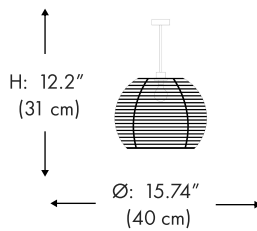

FIXTURE TYPE: _____

PROJECT NAME: _____

HOW TO ORDER:

CODE:

Example:
CODE: BB-12219-MR-D30-H22-LED-01-02-37

BB-12219-MR-
D30-H22-
LED-01-02-37

1 MODELS:

- -1 Ø: 11.81" (30 cm) H: 8.66" (22 cm)
- -2 Ø: 15.74" (40 cm) H: 12.2" (31 cm)
- -3 Ø: 19.68" (50 cm) H: 15.35" (39 cm)
- -4 Ø: 31.49" (80 cm) H: 29.52" (75 cm)
- -5 Ø: 47.24" (120 cm) H: 45.27" (115 cm)

2 LIGHTING SOURCE:

- -LED
- -E26

3 SUSPENSION CABLE LENGTH:

- -01 4.9 ft
- -02 8.2 ft

4 SUSPENSION KIT COLOR:

- -02 Black
- -03 White

5 FINISH OPTIONS:

- -02 Black
- -03 White
- -37 Natural
- -103 Soft Blue
- -104 Soft Green
- -105 Cream
- -100 Chocolate
- -101 Soft Pink
- -102 Soft Yellow
- -106 Blue
- -107 Yellow
- -108 Green
- -109 Red

-1

-2

LED

E26

IP54

THINK BOLLARD - THINK BULLARD

sales@gordonbullard.com
www.bullardbollards.com
1-877-964-4646

991 South Gull Lake Dr
Richland, MI 49083
USA