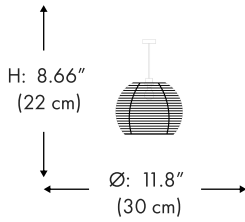

FIXTURE TYPE: _____

PROJECT NAME: _____

HOW TO ORDER:

CODE:

Example:
CODE: BB-12219-MR-D30-H22-LED-01-02-37

BB-12219-MR-
D30-H22-
LED-01-02-37

1 MODELS:

- -1 Ø: 11.81" (30 cm) H: 8.66" (22 cm)
- -2 Ø: 15.74" (40 cm) H: 12.2" (31 cm)
- -3 Ø: 19.68" (50 cm) H: 15.35" (39 cm)
- -4 Ø: 31.49" (80 cm) H: 29.52" (75 cm)
- -5 Ø: 47.24" (120 cm) H: 45.27" (115 cm)

2 LIGHTING SOURCE:

- -LED
- -E26

3 SUSPENSION CABLE LENGTH:

- -01 4.9 ft
- -02 8.2 ft

4 SUSPENSION KIT COLOR:

- -02 Black
- -03 White

5 FINISH OPTIONS:

- -02 Black
- -03 White
- -37 Natural
- -103 Soft Blue
- -104 Soft Green
- -105 Cream
- -100 Chocolate
- -101 Soft Pink
- -102 Soft Yellow
- -106 Blue
- -107 Yellow
- -108 Green
- -109 Red

-1