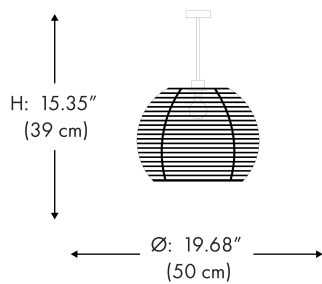

-3

LED

E26

IP54

THINK BOLLARD - THINK BULLARD

sales@gordonbullard.com
www.bullardbollards.com
1-877-964-4646

991 South Gull Lake Dr
Richland, MI 49083
USA