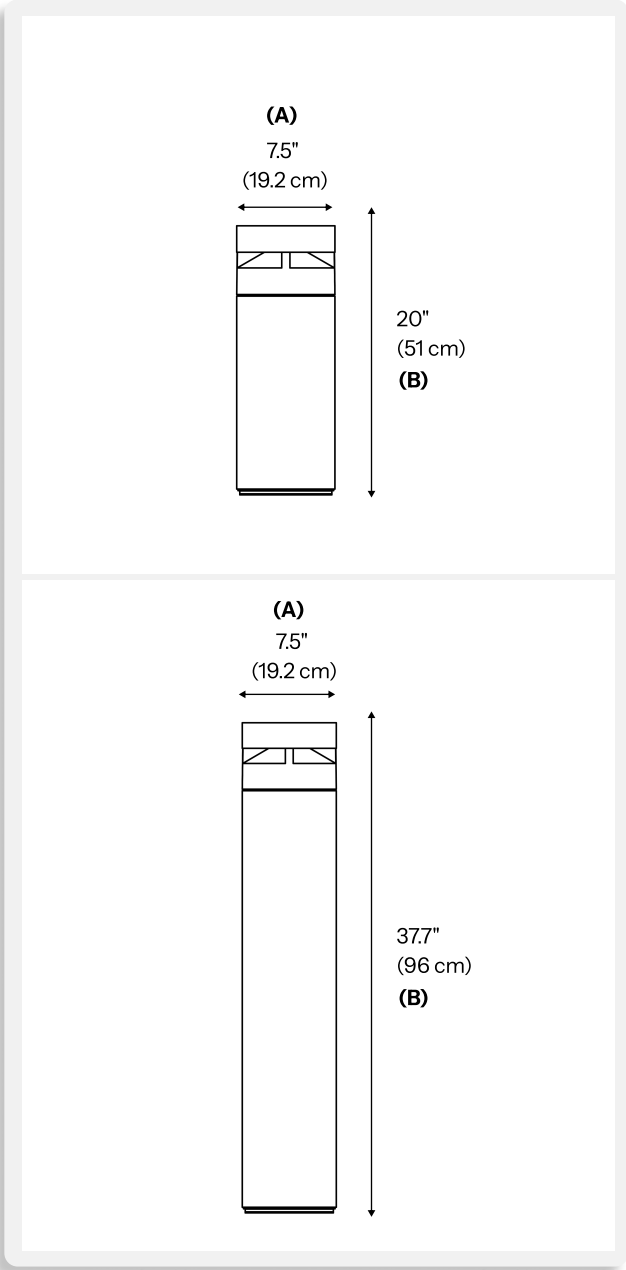

**BULLARD
BOLLARDS**
Think Bullard Think Bullard

**CODE:
BB-7174-ML**

Fixture Type:

Project Name:

HOW TO ORDER: CODE:

Example:
CODE: BB-7174ML-S-K27-T-NON

**BB-7174-ML-S-
K27-T-NON**

2 CCT:

- **-K27** 2700K
- **-K30** 3000K
- **-K40** 4000K

3 Finish Options:

- **-IG** Indian Green
- **-ST** Silver Travertine
- **-RT** Red Travertine
- **-BM** Black Marquina
- **-T** Travertine
- **-DE** Dark Emperador
- **-VW** Volakos White

4 Dimming Options:

- **-NON** NON-Dimmable
- **-DALI** DALI

Due to the dynamic nature of lighting products and the associated technologies, luminaire data on all specification sheets is subject to change at the discretion of Gordon Bullard LLC and associated companies.

THINK BOLLARD - THINK BULLARD

sales@gordonbullard.com / www.bullardbollards.com / 1-877-964-4646

991 South Gull Lake Dr Richland, MI 49083 USA