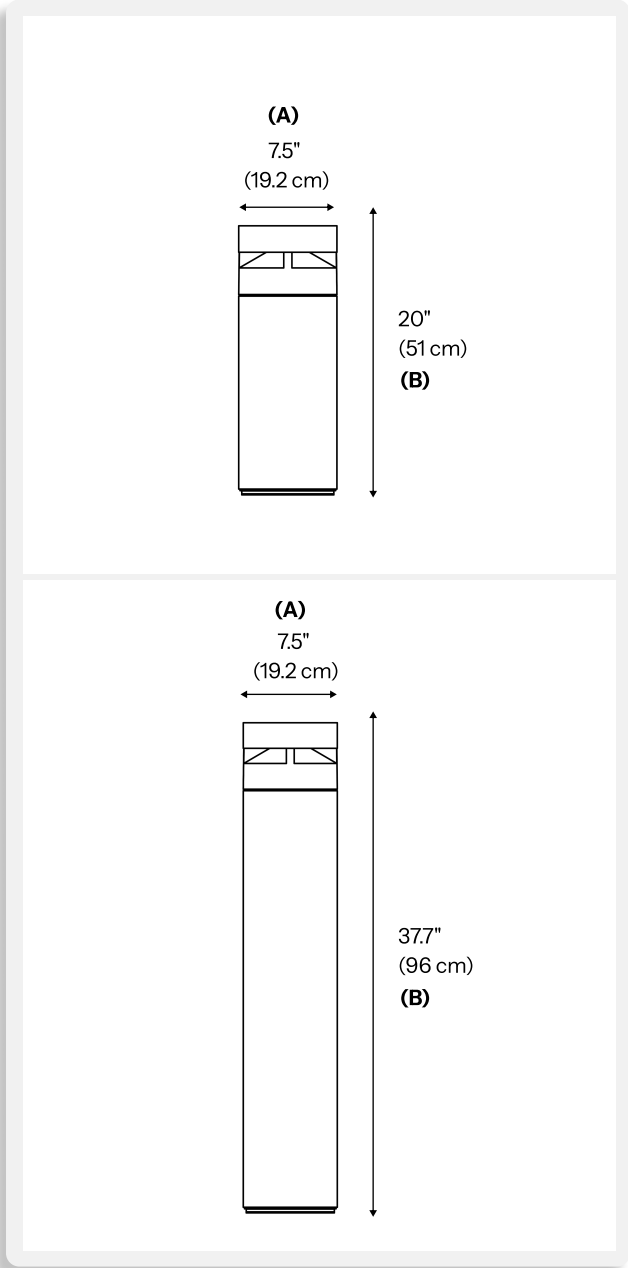

**BULLARD
BOLLARDS**
Think Bullard Think Bullard

**CODE:
BB-7174-ML**

Fixture Type:

Project Name:

HOW TO ORDER: CODE:

Example:
CODE: BB-7174-ML-S-K27-T-NON

**BB-7174-ML-S-
K27-T-NON**

1 Models:

-S

A) Diameter - Ø: 7.5" (19.2 cm)
B) Height - H: 20" (51 cm)

LIGHT SOURCE:
SMD LED | 20W | 260 lumens

WEIGHT:
50.7 lb

-M

A) Diameter - Ø: 7.5" (19.2 cm)
B) Height - H: 37.7" (96 cm)

LIGHT SOURCE:
SMD LED | 20W | 260 lumens

WEIGHT:
108 lb

Due to the dynamic nature of lighting products and the associated technologies, luminaire data on all specification sheets is subject to change at the discretion of Gordon Bullard LLC and associated companies.

THINK BOLLARD - THINK BULLARD

sales@gordonbullard.com / www.bullardbollards.com / 1-877-964-4646
991 South Gull Lake Dr Richland, MI 49083 USA