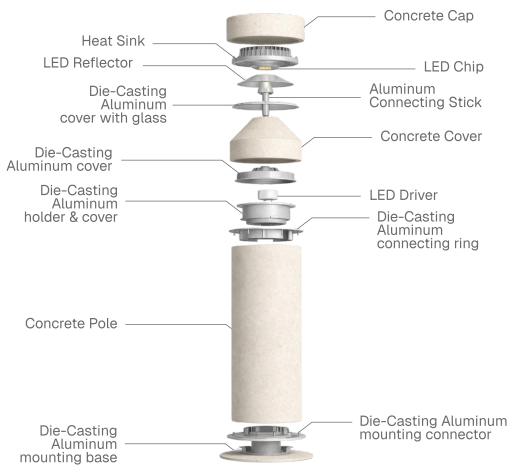

# MR. TEATH

Bollard

Fixture Type:

Project Name:

Notes:

**General Information:**

Mr. Teath is crafted from solid natural travertine and integrates energy-efficient LED technology with adjustable color temperature, achieving a refined balance between natural materiality and contemporary minimalism.

Designed for pathways, plazas, and entrance areas, it provides both functional illumination and a distinct architectural presence.

The luminaire is available in two height options: 20" and 37.7". Its 180° double-sided light distribution enhances visual comfort while delivering a uniform and well-balanced lighting effect.

The 20W LED bollard supports standard on/off operation and can be seamlessly integrated into a DALI control system for advanced lighting control.

**Voltage:**

110-277V

**Material:**

MARBLE, DIE-CASTING ALUMINUM, SAFETY GLASS

**-S**

A) Diameter - Ø: 7.5" (19.2 cm)  
B) Height - H: 20" (51 cm)

**LIGHT SOURCE:**  
SMD LED | 20W | 260 lumens

**WEIGHT:**  
50.7 lb

**-M**

A) Diameter - Ø: 7.5" (19.2 cm)  
B) Height - H: 37.7" (96 cm)