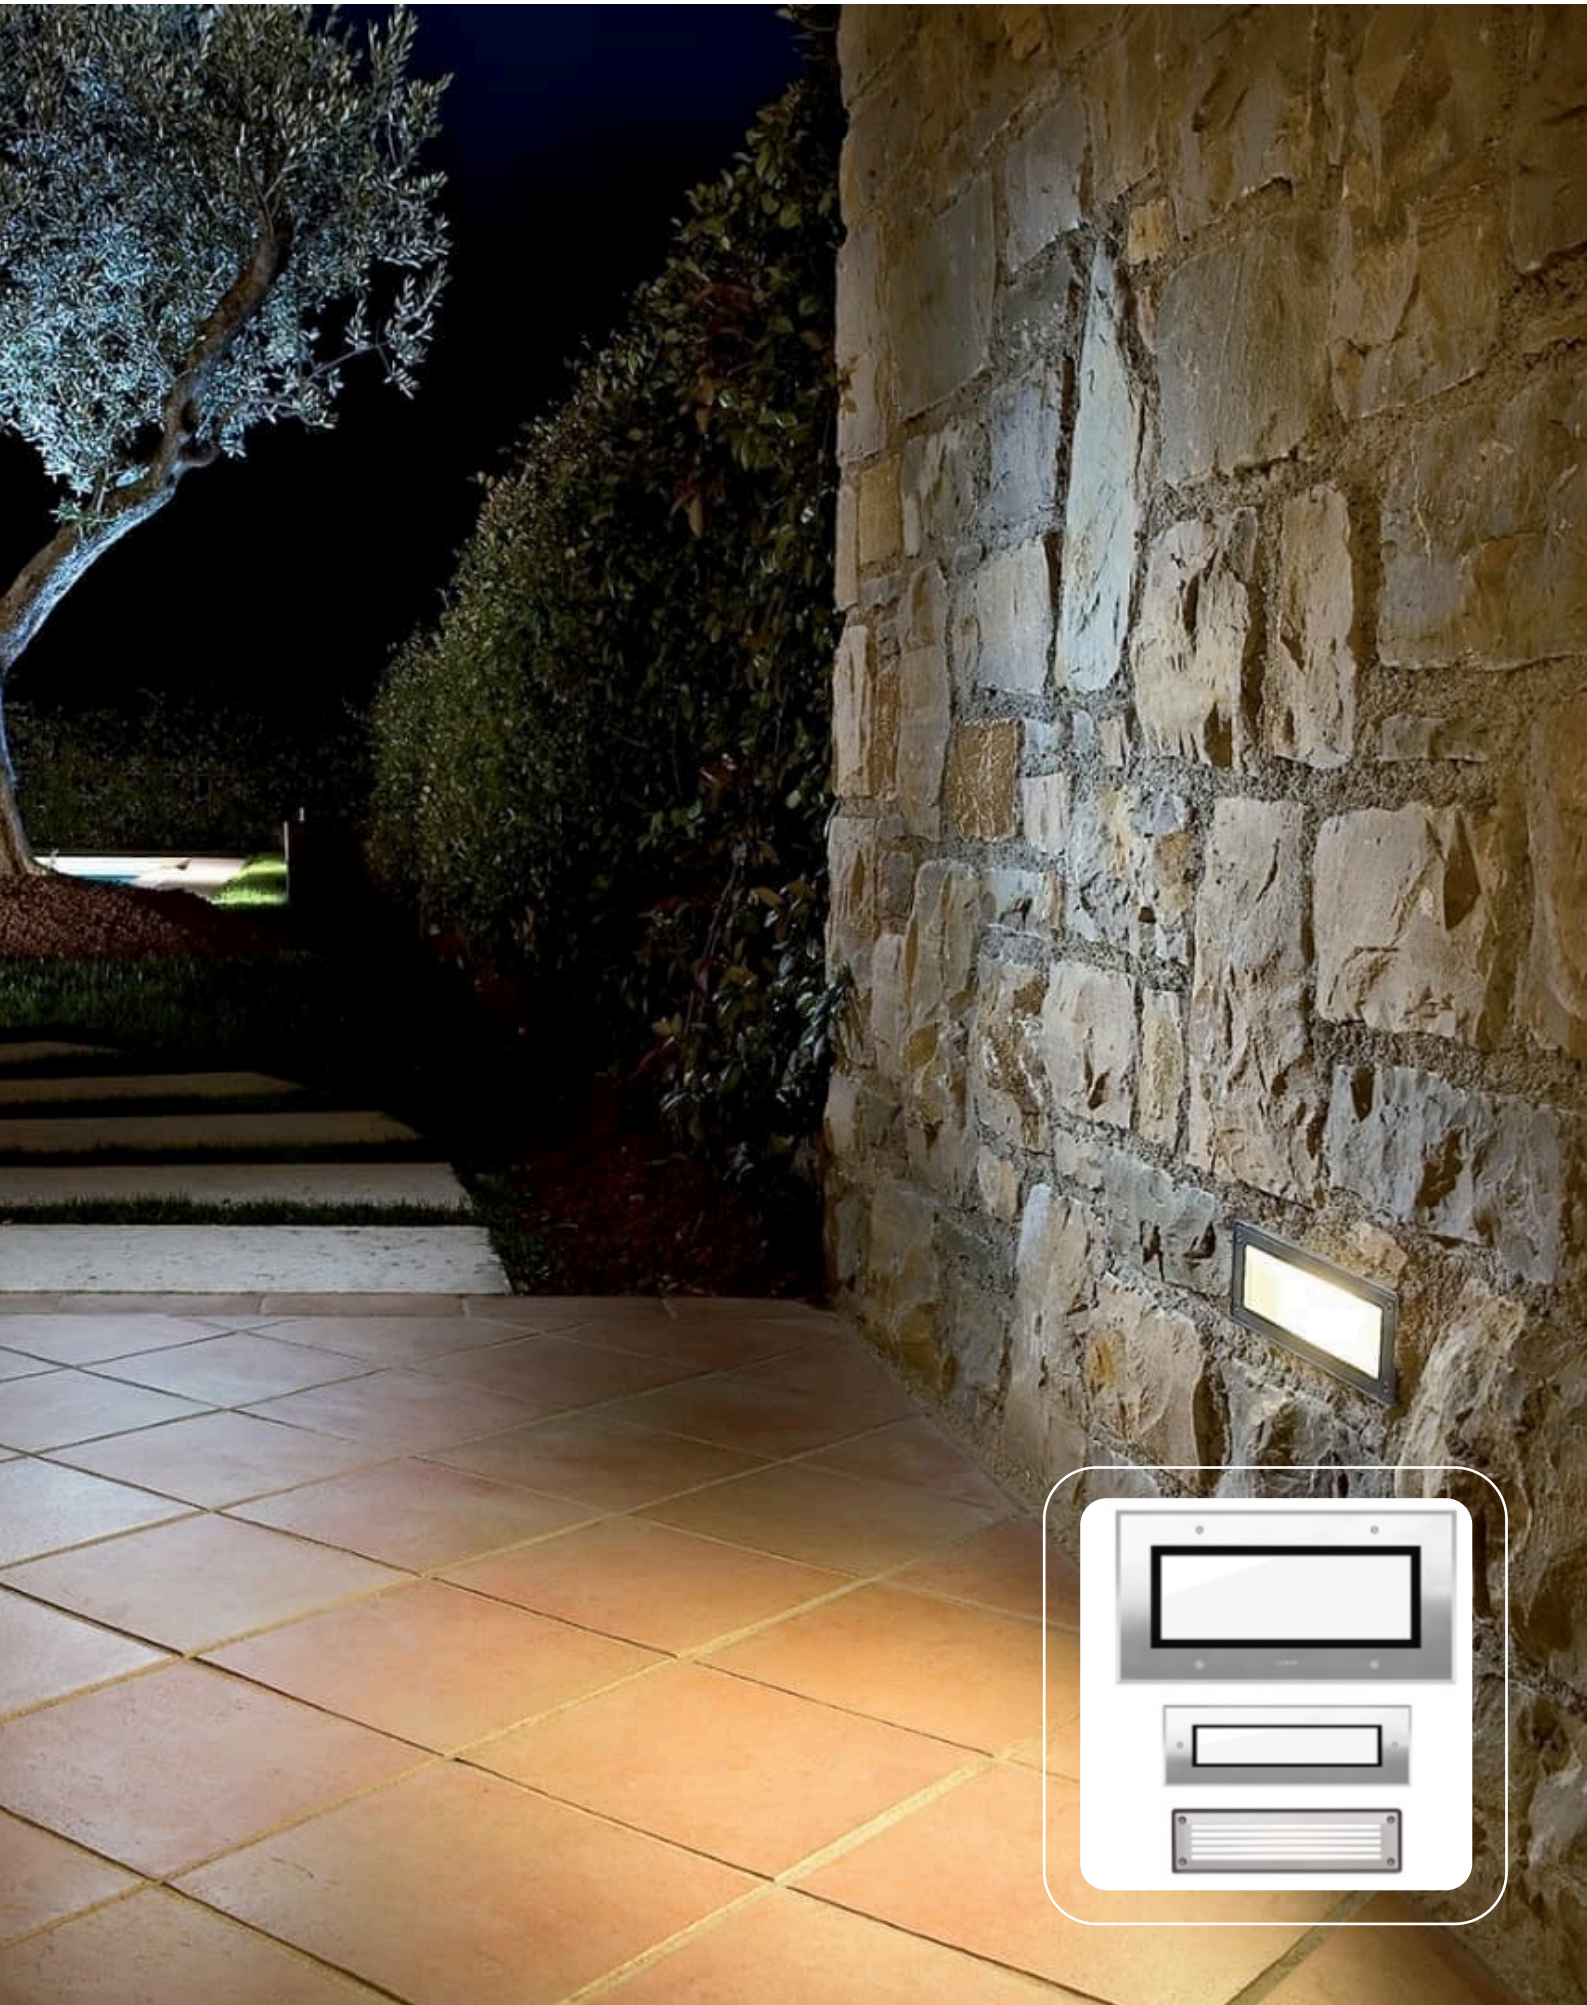

**BULLARD  
BOLLARDS**  
Think Bollard Think Bullard

# BUNNY GINO (RECESSED WALL LUMINAIRES)

FIXTURE TYPE: \_\_\_\_\_

PROJECT NAME: \_\_\_\_\_

NOTES:

**GENERAL INFORMATION:**

The Bunny Gino by Bullard Bollards is a series of compact recessed wall luminaires designed for outdoor architectural lighting. It provides soft, uniform illumination for pathways, staircases, driveways, and entrances, helping to guide movement and enhance safety. The fixtures are made from highly durable materials such as die-cast aluminum, stainless steel, and tempered glass, ensuring resistance to weather, UV exposure, and corrosion. With its minimal design and robust construction, it combines functional lighting with long-lasting performance for exterior environments