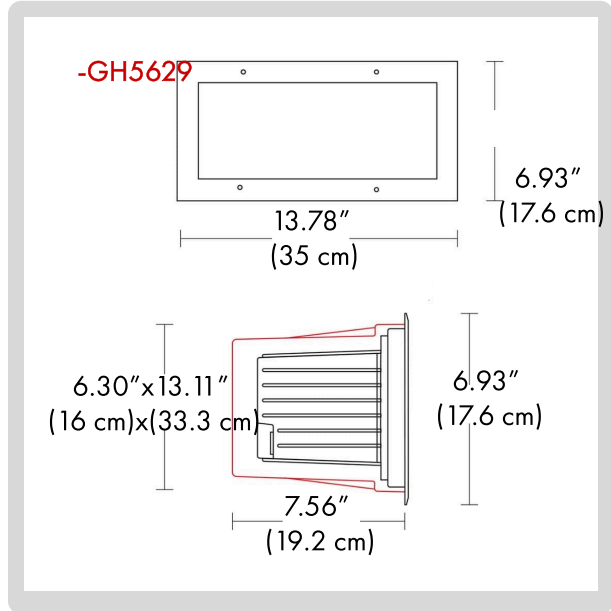

FIXTURE TYPE: _____

PROJECT NAME: _____

HOW TO ORDER:

CODE:

Example:
**CODE: BB-6503.00AHXA-GH-GH6503-
B38-K30-15-DIM-AC022-AC204**

BB-6503.00AHXA-GH
-GH6503-B38-K30-
15-DIM-AC022-AC204

1 MODELS:

FINISH OPTIONS:

-01 White matt	-45 Corten matt
-02 Black matt	-62 Antique grey matt
-05 Anthracite grey matt	-65 Blue matt
-19 Light grey matt	-80 Sand matt
-26 Bronze	-83 Green matt

-GH5629

DIMENSIONS:

Length -	L: 13.78" (35 cm)
Width -	W: 6.93" (17.6 cm)
Cutout length -	l: 13.11" (33.3 cm)
Cutout width -	w: 6.30" (16 cm)
Recessed depth -	G: 7.56" (19.2 cm)

LIGHT SOURCE:

CODE BEAM ANGLE | WATTAGE | KELVINS | LUMENS

-B53-1	53°x99°	1 x 11.6W |	3000 K |	1 x 1468 lm |	110-277V-60Hz
-B53-2		1 x 17.2W |	3000 K |	1 x 1972 lm |	110-277V-60Hz
-B53-3		1 x 11.6W |	4000 K |	1 x 1556 lm |	110-277V-60Hz
-B53-4		1 x 17.2W |	4000 K |	1 x 2100 lm |	110-277V-60Hz

-B38-1	38°x86°	1 x 13W |	3000 K |	1 x 2040 lm |	110-277V-60Hz
-B38-2		1 x 13W |	4000 K |	1 x 2140 lm |	110-277V-60Hz

FINISH OPTIONS:

-15 Stainless steel

2 DIMMING OPTIONS:

- **-NON** NON-Dimmable
- **-DIM** 0-10V
- **-CAS** Casambi
- **-DAL** Dali

THINK BOLLARD - THINK BULLARD

sales@gordonbullard.com

www.bullardbollards.com

1-877-964-4646

991 South Gull Lake Dr

Richland, MI 49083

USA