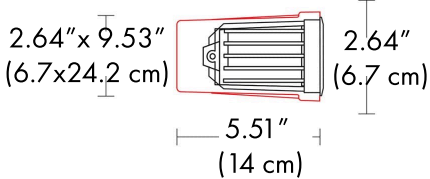

-GH1153

THINK BOLLARD - THINK BULLARD

sales@gordonbullard.com

www.bullardbollards.com

1-877-964-4646

991 South Gull Lake Dr

Richland, MI 49083

USA