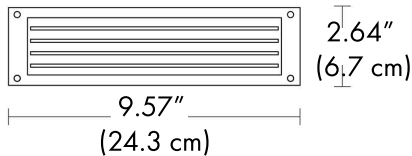

-GH1153

THINK BOLLARD - THINK BULLARD

sales@gordonbullard.com

www.bullardbollards.com

1-877-964-4646

991 South Gull Lake Dr

Richland, MI 49083

USA