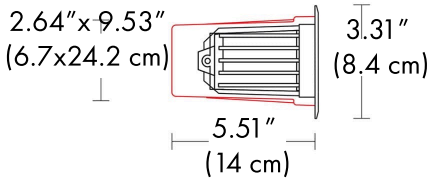

FIXTURE TYPE: _____

PROJECT NAME: _____

HOW TO ORDER:

CODE:

Example:
**CODE: BB-6503.00AHXA-GH-GH6503-
B38-K30-15-DIM-AC022-AC204**

BB-6503.00AHXA-GH
-GH6503-B38-K30-
15-DIM-AC022-AC204

1 MODELS:

-GH6503

DIMENSIONS:

Length -	L: 10.20" (25.9 cm)
Width -	W: 3.31" (8.4 cm)
Cutout length -	l: 9.53" (24.2 cm)
Cutout width -	w: 2.64" (6.7 cm)
Recessed depth -	G: 5.51" (14 cm)

BEAM ANGLE:

-B38 38° x 86°

LIGHT SOURCE:

LED / 1 x 6W / 110-277 V - 60 Hz

CCT&LUMENS:

-K30 3000K = 816 lm
-K40 4000K = 864 lm

FINISH OPTIONS:

-15 Stainless steel

-GH6507

DIMENSIONS:

Length -	L: 9.57" (24.3 cm)
Width -	W: 2.64" (6.7 cm)
Cutout length -	l: 9.53" (24.2 cm)
Cutout width -	w: 2.64" (6.7 cm)
Recessed depth -	G: 5.51" (14 cm)

BEAM ANGLE:

-B13 13°x81°x20°

LIGHT SOURCE:

LED / 1 x 6W / 110-277 V - 60 Hz

CCT&LUMENS:

-K30 3000K = 816 lm
-K40 4000K = 864 lm

-GH6503