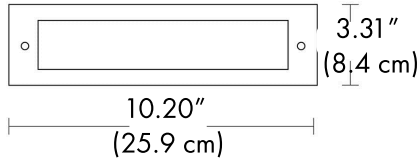

FIXTURE TYPE: _____

PROJECT NAME: _____

HOW TO ORDER:

CODE:

Example:
**CODE: BB-6503.00AHXA-GH-GH6503-
B38-K30-15-DIM-AC022-AC204**

BB-6503.00AHXA-GH
-GH6503-B38-K30-
15-DIM-AC022-AC204

1 MODELS:

-GH6503

DIMENSIONS:

Length -	L: 10.20" (25.9 cm)
Width -	W: 3.31" (8.4 cm)
Cutout length -	l: 9.53" (24.2 cm)
Cutout width -	w: 2.64" (6.7 cm)
Recessed depth -	G: 5.51" (14 cm)

BEAM ANGLE:

-B38 38° x 86°

LIGHT SOURCE:

LED / 1 x 6W / 110-277 V - 60 Hz

CCT&LUMENS:

-K30 3000K = 816 lm
-K40 4000K = 864 lm

FINISH OPTIONS:

-15 Stainless steel

-GH6507

DIMENSIONS:

Length -	L: 9.57" (24.3 cm)
Width -	W: 2.64" (6.7 cm)
Cutout length -	l: 9.53" (24.2 cm)
Cutout width -	w: 2.64" (6.7 cm)
Recessed depth -	G: 5.51" (14 cm)

BEAM ANGLE:

-B13 13°x81°x20°

LIGHT SOURCE:

LED / 1 x 6W / 110-277 V - 60 Hz

CCT&LUMENS:

-K30 3000K = 816 lm
-K40 4000K = 864 lm

-GH6503