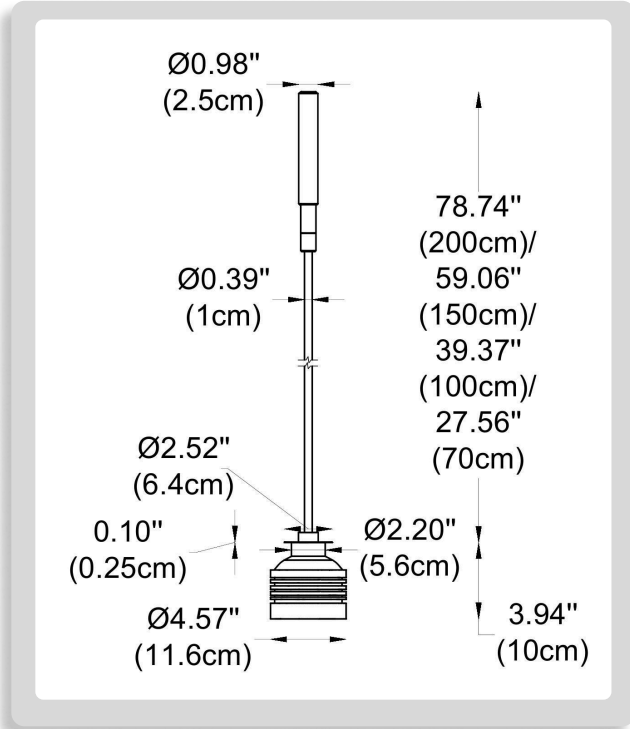

FIXTURE TYPE: _____

PROJECT NAME: _____

HOW TO ORDER:

CODE:

Example:
CODE: BB-CLMS-GLC-H1-SCL-K30-WH-DIM

BB-CLMS-GLC-H1-SCL-K30-WH-DIM

1 HEIGHT:

- -H1 H: 27.56" (70 cm)
- -H2 H: 59.06" (150 cm)
- -H3 H: 78.74" (200 cm)

2 LIGHT SOURCE:

LED / 2W / 130 lm / CRI 80 / 110-277V

3 LENS:

- -SCL Clear
- -SLR Cellular
- -SND Cellular

5 CCT:

- -K27 2700K
- -K30 3000K
- -K40 4000K

5 TUBE FINISH OPTIONS:

- -WH White (RAL 9010) ●
- -GR Green (RAL 6010) ●
- -CO Corten (RAL 8023) ●
- -LGR Light Grey (RAL 7047) ●
- -DGR Dark Grey (RAL 7021) ●
- -BL Black (RAL 9005) ●
- -CUS Custom on request* ●

6 DIMMING OPTIONS:

- -NON NON-Dimmable
- -DIM 0-10V
- -CAS Casambi
- -LUT Lutron
- -DAL Dali

sales@gordonbullard.com
www.bullardbollards.com
1-877-964-4646

991 South Gull Lake Dr
Richland, MI 49083
USA