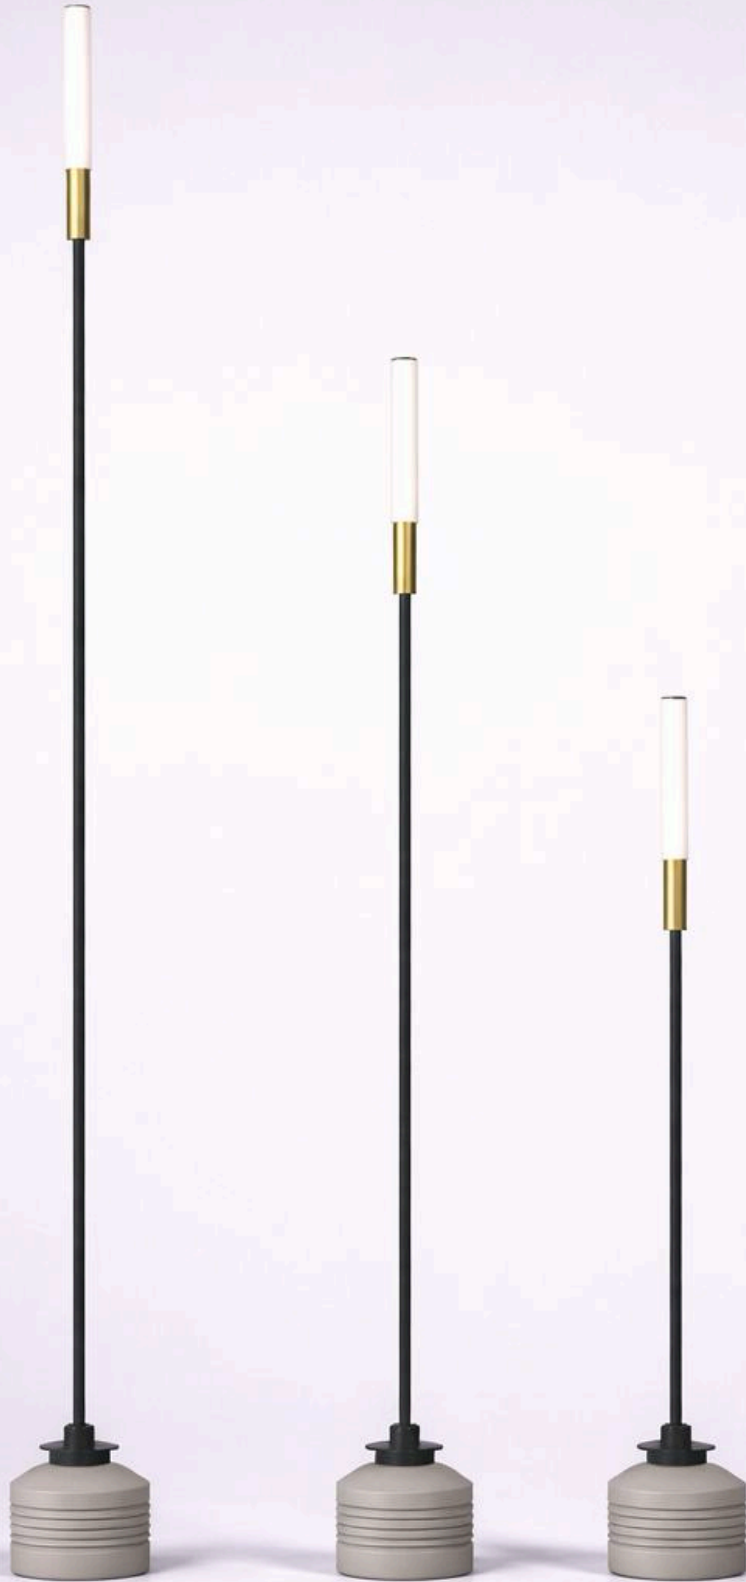

**BULLARD
BOLLARDS**
Think Bollard Think Bullard

CALAMUS
BB-CLMS-GLC

FIXTURE TYPE: _____

PROJECT NAME: _____

GENERAL INFORMATION:

Calamus Standard Grade is a sleek, minimalistic outdoor lighting solution crafted from durable stainless steel 316 with a UV-protected PMMA lens, offering exceptional visual comfort and a refined modern aesthetic. Designed for versatility and resilience, it operates on 110–277V with an IP67 rating for dust and water protection, withstands extreme temperatures from -22°F to 122°F, and is shock resistant—making it ideal for pathways, landscapes, and architectural accents. With an integral driver, wide range of finish options, and a 5-year LED warranty, the Calamus delivers both style and reliable performance for demanding environments.

FIXTURE TYPE:

In Scope

VOLTAGE:

110-277V

MATERIAL:

Stainless Steel 316

IP RATING:

IP 67

DRIVER POSITION:

Integral

LENS:

Material PMMA with UV protection

WARRANTY:

LED lighting products are warranted for 5 years.

MAIN FEATURES:

- High visual comfort
- Wide range of finishes
- Functional design
- Minimal design
- Shock resistant
- Operating Temperature: -22°F~122°F

BB-CLMS-GLC-H1-SCL-K30-WH-DIM

1 HEIGHT:

- H1 H: 27.56" (70 cm)
- H2 H: 59.06" (150 cm)
- H3 H: 78.74" (200 cm)

2 LIGHT SOURCE:

LED / 2W / 130 lm / CRI 80 / 110-277V

3 LENS:

- SCL Clear
- SLR Cellular
- SND Cellular