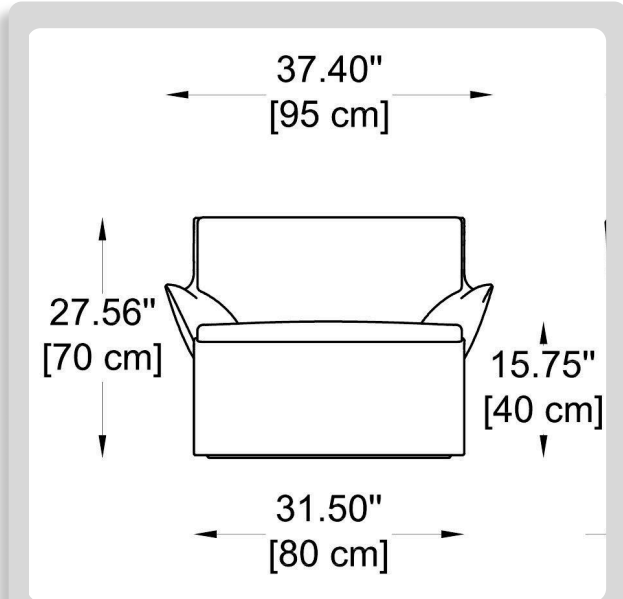

- A) Height - H: 27.56" (70 cm)
- B) Length - L: 37.40" (95 cm)
- B) Width - W: 29.53" (75 cm)

2 FINISH OPTIONS:

STANDARD COLOURS:

-MW	Milky White		-PB	Powder Blue	
-JB	Jet Black		-MG	Malva Green	
-EG	Elephant Grey		-LG	Lime Green	
-CB	Chocolate Brown		-SY	Saffron Yellow	
-AG	Argil Grey		-PO	Pumpkin Orange	
-DG	Dove Grey		-FR	Flame Red	
			-SF	Sweet Fuchsia	

Material:

Rubber filling with outdoor waterproof acrylic cover (removable)

Dimensions:

L: 37.4" (95 cm) x H: 1.18" (3 cm) x W: 28.74" (73 cm)

Finish options:

- TA Cotton white
- TP Mineral grey

THINK BOLLARD - THINK BULLARD