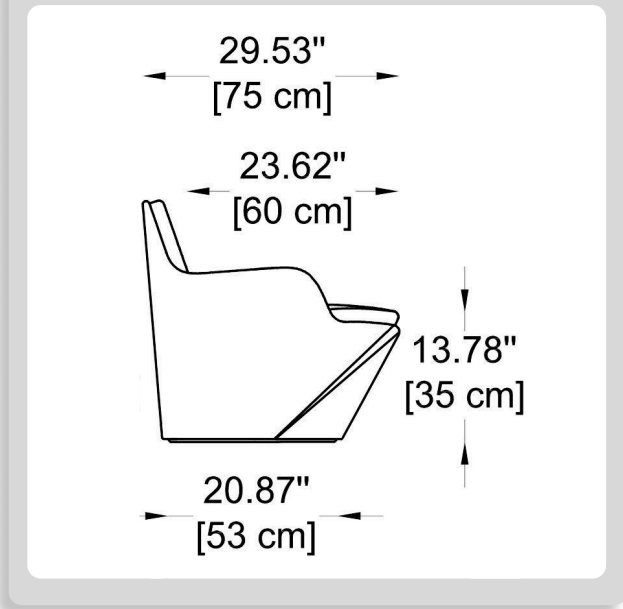

- A) Height - H: 27.56" (70 cm)
- B) Length - L: 37.40" (95 cm)
- B) Width - W: 29.53" (75 cm)

2 FINISH OPTIONS:

STANDARD COLOURS:

-MW	Milky White		-PB	Powder Blue	
-JB	Jet Black		-MG	Malva Green	
-EG	Elephant Grey		-LG	Lime Green	
-CB	Chocolate Brown		-SY	Saffron Yellow	
-AG	Argil Grey		-PO	Pumpkin Orange	
-DG	Dove Grey		-FR	Flame Red	
			-SF	Sweet Fuchsia	

Material:

Rubber filling with outdoor waterproof acrylic cover (removable)

Dimensions:

L: 37.4" (95 cm) x H: 1.18" (3 cm) x W: 28.74" (73 cm)

Finish options:

- TA Cotton white
- TP Mineral grey

THINK BOLLARD - THINK BULLARD