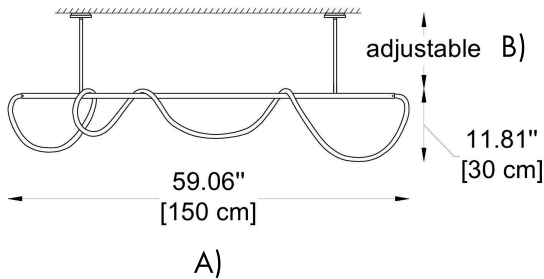

NOTES:

HOW TO ORDER:

CODE:

**Example:
CODE: BB-MS-003-GL-S-101**

**BB-MS-003-
GL-S-101**

1 MODELS:

-S

DIMENSIONS:

A) Length - L: 23.62" (60 cm)
B) Height - H: 11.81" (30 cm) adjustable

LIGHT SOURCE:

LED / 12W / 960 lumens / 3000K

-M

DIMENSIONS:

A) Length - L: 43.31" (110 cm)
B) Height - H: 11.81" (30 cm) adjustable

LIGHT SOURCE:

LED / 22W / 1760 lumens / 3000K

-L

DIMENSIONS:

A) Length - L: 59.06" (150 cm)
B) Height - H: 11.81" (30 cm) adjustable

LIGHT SOURCE:

LED / 30W / 2400 lumens / 3000K

THINK BOLLARD - THINK BULLARD

sales@gordonbullard.com
www.bullardbollards.com
1-877-964-4646

-XL

DIMENSIONS:

A) Length - L: 78.74" (200 cm)
B) Height - H: 11.81" (30 cm) adjustable

LIGHT SOURCE:

LED / 40W / 3200 lumens / 3000K

2 BODY FINISH OPTIONS:

- 101 Gold
- 102 Black
- 103 White
- CUS Custom on request