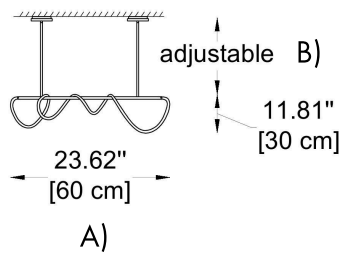

NOTES:

HOW TO ORDER:

CODE:

**Example:
CODE: BB-MS-003-GL-S-101**

**BB-MS-003-
GL-S-101**

1 MODELS:

-S

DIMENSIONS:

A) Length - L: 23.62" (60 cm)
B) Height - H: 11.81" (30 cm) adjustable

LIGHT SOURCE:

LED / 12W / 960 lumens / 3000K

-M

DIMENSIONS:

A) Length - L: 43.31" (110 cm)
B) Height - H: 11.81" (30 cm) adjustable

LIGHT SOURCE:

LED / 22W / 1760 lumens / 3000K

-L

DIMENSIONS:

A) Length - L: 59.06" (150 cm)
B) Height - H: 11.81" (30 cm) adjustable

LIGHT SOURCE:

LED / 30W / 2400 lumens / 3000K

THINK BOLLARD - THINK BULLARD

sales@gordonbullard.com
www.bullardbollards.com
1-877-964-4646

-XL

DIMENSIONS:

A) Length - L: 78.74" (200 cm)
B) Height - H: 11.81" (30 cm) adjustable

LIGHT SOURCE:

LED / 40W / 3200 lumens / 3000K

2 BODY FINISH OPTIONS:

- 101 Gold
- 102 Black
- 103 White
- CUS Custom on request