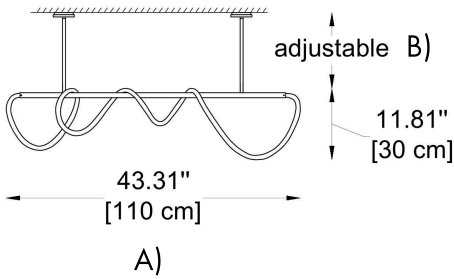

NOTES:

HOW TO ORDER:

CODE:

**Example:
CODE: BB-MS-003-GL-S-101**

**BB-MS-003-
GL-S-101**

1 MODELS:

-S

DIMENSIONS:

A) Length - L: 23.62" (60 cm)
B) Height - H: 11.81" (30 cm) adjustable

LIGHT SOURCE:

LED / 12W / 960 lumens / 3000K

-M

DIMENSIONS:

A) Length - L: 43.31" (110 cm)
B) Height - H: 11.81" (30 cm) adjustable

LIGHT SOURCE:

LED / 22W / 1760 lumens / 3000K

-L

DIMENSIONS:

A) Length - L: 59.06" (150 cm)
B) Height - H: 11.81" (30 cm) adjustable

LIGHT SOURCE:

LED / 30W / 2400 lumens / 3000K

THINK BOLLARD - THINK BULLARD

sales@gordonbullard.com
www.bullardbollards.com
1-877-964-4646

-XL

DIMENSIONS:

A) Length - L: 78.74" (200 cm)
B) Height - H: 11.81" (30 cm) adjustable

LIGHT SOURCE:

LED / 40W / 3200 lumens / 3000K

2 BODY FINISH OPTIONS:

- 101 Gold
- 102 Black
- 103 White
- CUS Custom on request