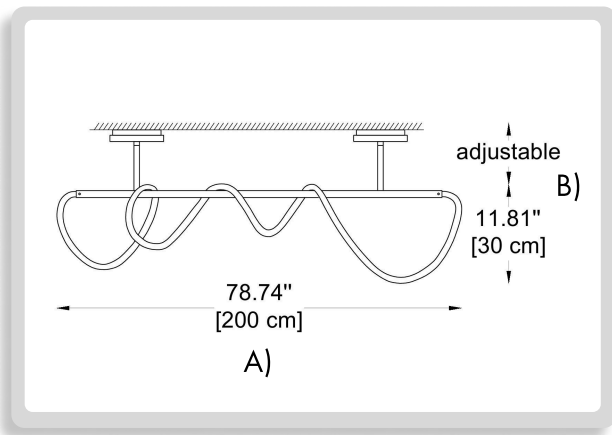

FIXTURE TYPE: _____

PROJECT NAME: _____

NOTES:

HOW TO ORDER:

CODE:

Example: CODE: BB-MS-003-GL-S-101	BB-MS-003- GL-S-101

1 MODELS:

-XL

DIMENSIONS:

A) Length - L: 78.74" (200 cm)
B) Height - H: 11.81" (30 cm) adjustable

LIGHT SOURCE:

LED / 40W / 3200 lumens / 3000K

2 BODY FINISH OPTIONS:

- -101 Gold
- -102 Black
- -103 White
- -CUS Custom on request

THINK BOLLARD - THINK BULLARD

sales@gordonbullard.com
www.bullardbollards.com
1-877-964-4646

991 South Gull Lake Dr
Richland, MI 49083
USA