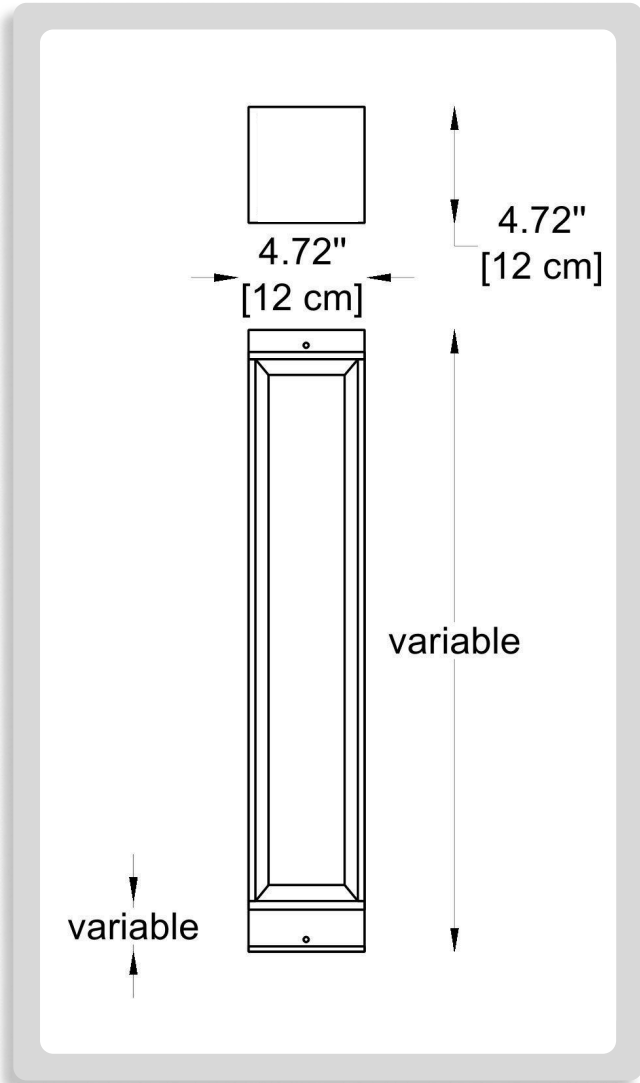

HOW TO ORDER:

CODE:

Example:
CODE: BB-TANS-BL-H2-H2-35K-DIM-DG

BB-TANS-BL-H2-H2-35K-DIM-DG

1 BODY HEIGHT:

- H1 H: 27.55" (70 cm)
- H2 H: 31.49" (80 cm)
- H3 H: 42" (106 cm)

2 BASE HEIGHT:

- H1 H: 3.93" (10 cm)
- H2 H: 7.87" (20 cm)
- H3 H: 11.81" (30cm)

3 BODY LENGTH & WIDTH:

A) L: 4.72" (12 cm) x B) W: 4.72" (12 cm)

4 LIGHT SOURCE:

LED | 20W | 110-277V | 1280lm | 90CRI

5 CCT:

- 30K 3000K
- 35K 3500K
- 40K 4000K
- 50K 5000K

6 DIMMING OPTIONS:

- NON NON-Dimmable
- DIM 0-10V
- CAS Casambi
- LUT Lutron
- DAL Dali