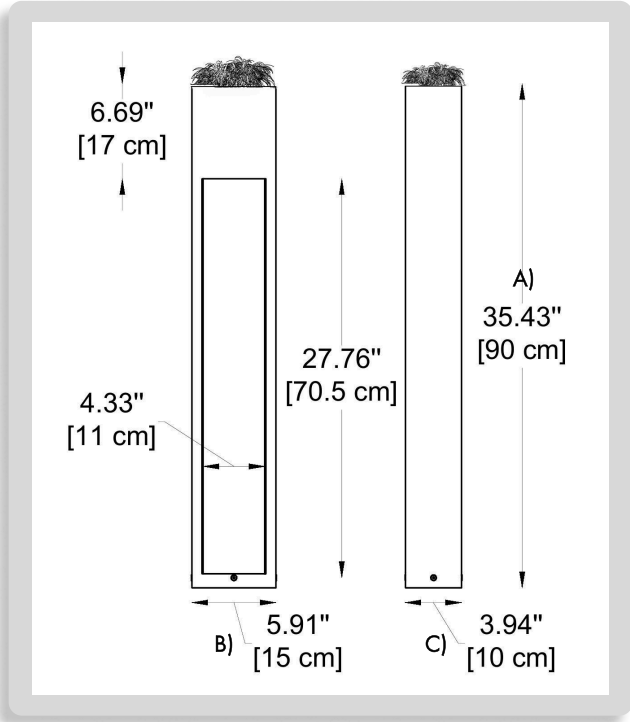

FIXTURE TYPE: _____

PROJECT NAME: _____

HOW TO ORDER:

CODE:

Example:
CODE: BB-OP-BL-K30-DIM-BL

BB-OP-BL-K30-DIM-BL

1 DIMENSIONS:

- A) Height - H: 35.43" (90 cm)
- B) Length - L: 5.91" (15 cm)
- C) Width - W: 3.94" (10 cm)

2 LIGHT SOURCE:

LED / 15W / 1275 lm / CRI 90

3 CCT:

- -K30 3000K
- -K35 3500K
- -K40 4000K

4 DIMMING OPTIONS:

- -NON NON-Dimmable
- -DIM 0-10V

5 FINISH OPTIONS:

- -IN Inox
- -BR Browntech
- -BL Natural Black

THINK BOLLARD - THINK BULLARD

sales@gordonbullard.com
www.bullardbollards.com
1-877-964-4646

991 South Gull Lake Dr
Richland, MI 49083
USA