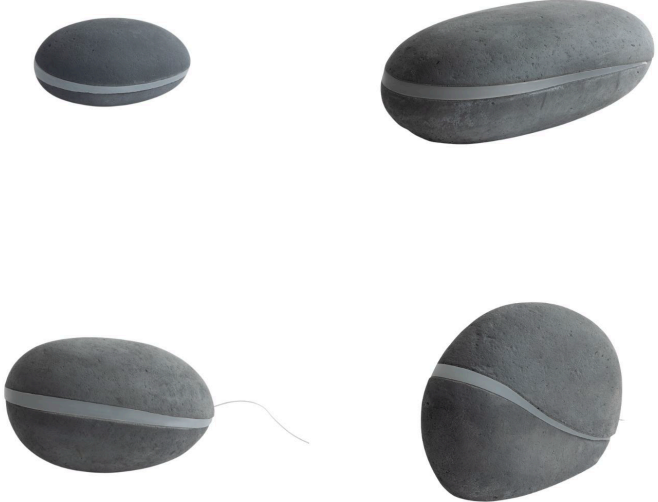

FIXTURE TYPE: _____

PROJECT NAME: _____

NOTES:

GENERAL INFORMATION:

Pria Standard Grade is a uniquely designed pathmarker that blends seamlessly into natural and architectural landscapes with its stone-like form and minimalistic aesthetic. Crafted from durable BETALY® material and rated IP67 for dust and water resistance, it delivers high visual comfort, shock resistance, and reliable performance in extreme temperatures ranging from -22°F to 122°F. Operating on 110–277V with a remote driver and backed by a 5-year LED warranty, the Pria offers both functional illumination and sculptural elegance, making it ideal for enhancing pathways, gardens, and outdoor living spaces.

FIXTURE TYPE:

Pathmarkers

VOLTAGE:

110-277V

MATERIAL:

BETALY®

IP RATING:

IP 67

DRIVER POSITION:

Remote

WARRANTY:

LED lighting products are warranted for 5 years.

MAIN FEATURES:

- High visual comfort
- Wide range of finishes
- Functional design
- Minimal design
- Shock resistant
- Operating Temperature: -22°F~122°F

THINK BOLLARD - THINK BULLARD

sales@gordonbullard.com
www.bullardbollards.com
1-877-964-4646

991 South Gull Lake Dr
Richland, MI 49083
USA