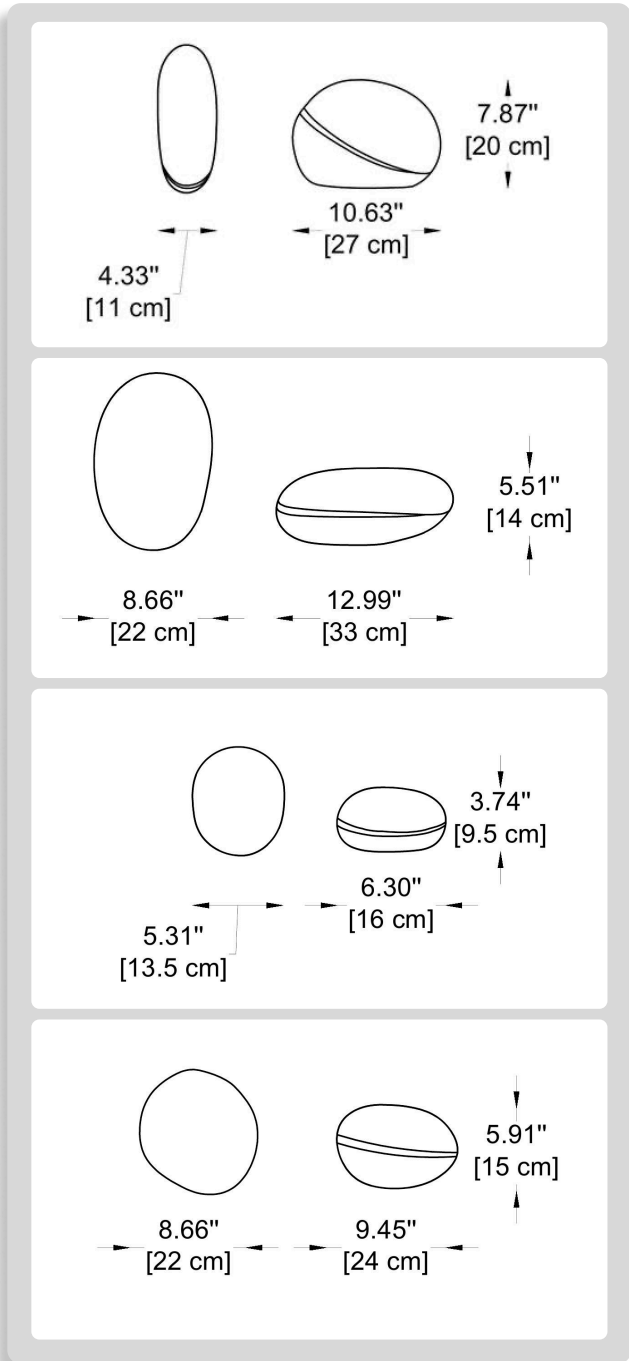

**FIXTURE TYPE:**

Pathmarkers

**VOLTAGE:**

110-277V

**MATERIAL:**

BETALY®

**IP RATING:**

IP 67

NOTES:

**HOW TO ORDER: \_\_\_\_\_ CODE: \_\_\_\_\_**

Example:  
CODE: BB-1125-9010-C-K22-395-DIM

BB-1125-9010-C-  
K22-395-DIM

**1 MODELS:**

**-C**  
**DIMENSIONS:**  
 Height - H: 7.87" (20 cm)  
 Length - L: 10.63" (27 cm)  
 Width - W: 4.33" (11 cm)  
**LIGHT SOURCE:**  
 LED / 4.5W / 390 lm / 110-277V / 90 CRI

**-A**  
**DIMENSIONS:**  
 Height - H: 5.51" (14 cm)  
 Length - L: 13" (33 cm)  
 Width - W: 8.66" (22 cm)  
**LIGHT SOURCE:**  
 LED / 6.5W / 570 lm / 110-277V / 90 CRI

**-E**  
**DIMENSIONS:**  
 Height - H: 3.74" (9.5 cm)  
 Length - L: 6.3" (16 cm)  
 Width - W: 5.31" (13.5 cm)  
**LIGHT SOURCE:**  
 LED / 4W / 300 lm / 110-277V / 90 CRI

**-B**  
**DIMENSIONS:**  
 Height - H: 5.91" (15 cm)  
 Length - L: 9.45" (24 cm)  
 Width - W: 8.66" (22 cm)  
**LIGHT SOURCE:**  
 LED / 5.5W / 480 lm / 110-277V / 90 CRI

sales@gordonbullard.com  
 www.bullardbollards.com  
 1-877-964-4646