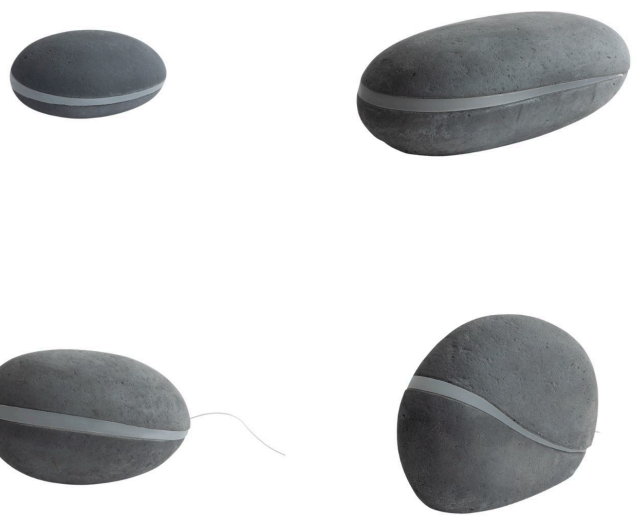

**CODE:
BB-1120-9010**

FIXTURE TYPE: _____

PROJECT NAME: _____

NOTES:

HOW TO ORDER: CODE:

Example:
CODE: BB-1125-9010-C-K22-395-DIM BB-1125-9010-C-K22-395-DIM

3 CCT:

- -K22 2200K
- -K27 2700K
- -K30 3000K

4 FINISH OPTIONS:

- -395 Grey ●
- -396 Black ●
- -397 Sand ●

5 DIMMING OPTIONS:

- -NON NON-Dimmable
- -DIM 0-10V
- -CAS Casambi
- -LUT Lutron
- -DAL Dali

sales@gordonbullard.com
www.bullardbollards.com
1-877-964-4646

991 South Gull Lake Dr
Richland, MI 49083
USA