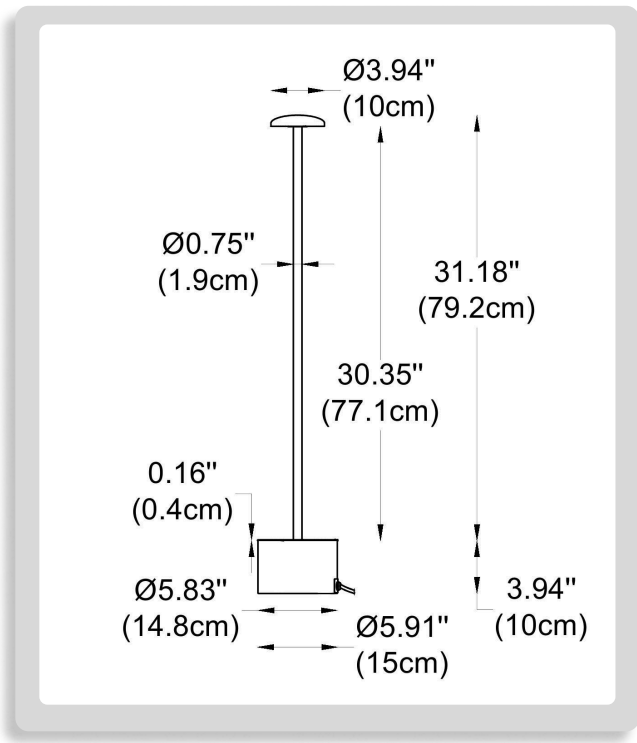

THINK BOLLARD - THINK BULLARD

sales@gordonbullard.com
www.bullardbollards.com
1-877-964-4646

991 South Gull Lake Dr
Richland, MI 49083
USA

FIXTURE TYPE: _____

PROJECT NAME: _____

HOW TO ORDER: CODE:

Example:
CODE: BB-TRS-GLC-SCL-K30-WH-DIM

BB-TRS-GLC-SCL-K30-WH-DIM

1 DIMENSIONS:

Height - H: 35.2" (89 cm)
Pole Diameter - Ø : 0.75" (1.9 cm)
Head Diameter - Ø : 3.94" (10 cm)

2 LIGHT SOURCE:

LED / 6W / 520 lm / CRI 90 / 110-277V

3 LENS:

- SCL Clear
- SLR Cellular
- SND Cellular