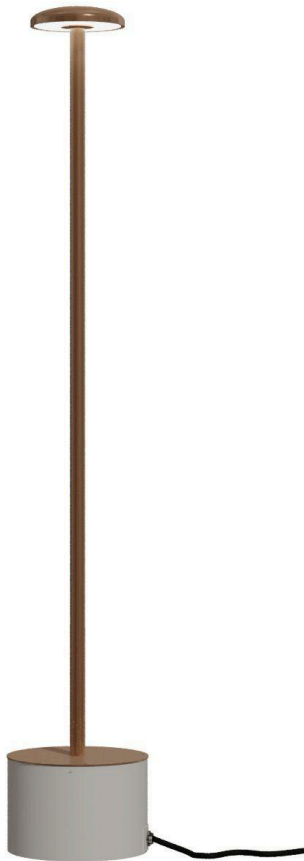

**BULLARD
BOLLARDS**
Think Bollard Think Bullard

TREE
BB-TRS-GLC

FIXTURE TYPE: _____

PROJECT NAME: _____

GENERAL INFORMATION:

TREE is a contemporary in-scope bollard light designed with minimalist elegance and high visual comfort in mind. Crafted from durable aluminum and featuring a frosted glass lens, TREE emits a soft, downward-directed glow ideal for pedestrian pathways, landscape zones, or architectural accents. With its clean vertical profile and integrated driver, this fixture combines sleek aesthetics with functional performance. IP67-rated for outdoor durability, TREE offers a wide range of finishes, shock resistance, and reliable operation across extreme temperatures. A perfect solution where discreet form meets efficient illumination.

FIXTURE TYPE:

In Scope

VOLTAGE:

110-277V

MATERIAL:

Aluminium

IP RATING:

IP 67

DRIVER POSITION:

Integral

LENS:

Material PMMA with UV protection

WARRANTY:

LED lighting products are warranted for 5 years.

MAIN FEATURES:

- High visual comfort
- Wide range of finishes
- Functional design
- Minimal design
- Shock resistant
- Operating Temperature: -22°F~122°F

BB-TRS-GLC-SCL-K30-WH-DIM

1 DIMENSIONS:

Height - H: 35.2" (89 cm)
Pole Diameter - Ø : 0.75" (1.9 cm)
Head Diameter - Ø : 3.94" (10 cm)

2 LIGHT SOURCE:

LED / 6W / 520 lm / CRI 90 / 110-277V

3 LENS:

- SCL Clear
- SLR Cellular
- SND Cellular