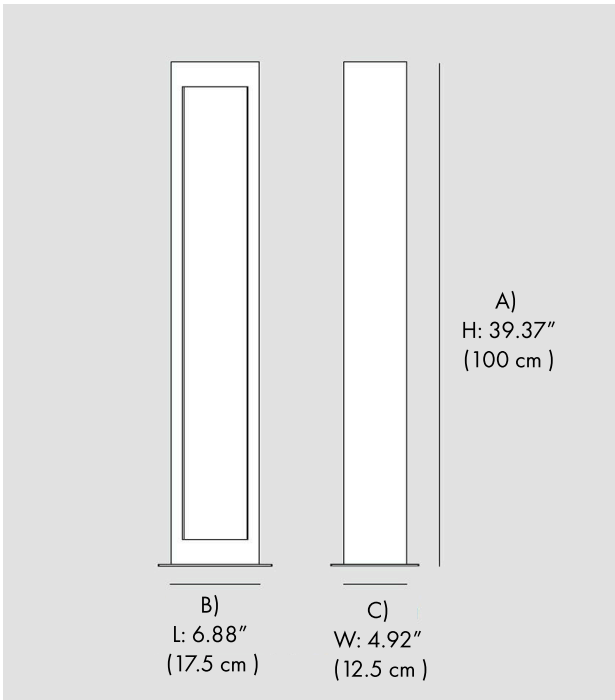

**FIXTURE TYPE:**

Bollard

**VOLTAGE:**

110-277V

**MATERIAL:**

Betaly®

**IP RATING:**

IP 65

991 South Gull Lake Dr  
Richland, MI 49083  
USA

FIXTURE TYPE: \_\_\_\_\_

PROJECT NAME: \_\_\_\_\_

**HOW TO ORDER:**

**CODE:**

Example:  
CODE: BB-1103A-BL-K22-DIM-WH

BB-1103A-BL-K22-DIM-WH

**1 DIMENSIONS:**

A) Height - H: 39.37" (100 cm)  
B) Length - L: 6.88" (17.5 cm)  
C) Width - W: 4.92" (12.5 cm)

**2 LIGHT SOURCE:**

LED / 4W / 110-277V

**3 CCT & LUMENS:**

-K22 2200K = 570 lm  
-K27 2700K = 600 lm  
-K30 3000K = 630 lm