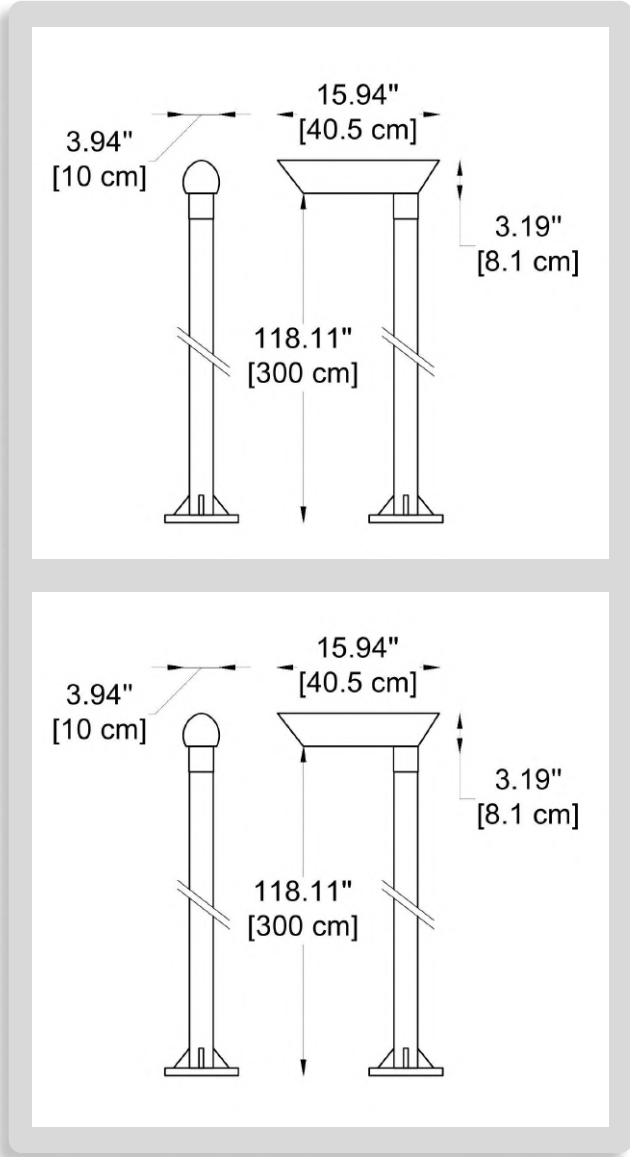

FIXTURE TYPE: _____

PROJECT NAME: _____

HOW TO ORDER:

CODE:

Example:
CODE: BB-10001-UL-1-W25-K30-DIM-RAL9005

BB-10001-UL-1-W25-
DIM-K30-RAL9005

1 MODEL:

CODE: - 1

A) Height - H: 118" (300 cm)
B) Length - L: 16" (40 cm)
C) Width - W: 3.93" (10 cm)

CODE: - 2

A) Height - H: 118" (300 cm)
B) Length - L: 24" (61 cm)
C) Width - W: 3.93" (10 cm)

2 LIGHT SOURCE:

-W25 LED / 25W / 3000 lm / CRI 80 *for 1 model**

-W50 LED / 25W x 2 / 6000 lm / CRI 80 *for 2 model**

3 CCT:

-K30 3000K
-K40 4000K

4 DIMMING OPTIONS:

-NON NON-Dimmable
-DIM 0-10V

5 FINISH OPTIONS:

-RAL9005 Satin Black
-RAL7024 Graphite

THINK BOLLARD - THINK BULLARD

sales@gordonbullard.com
www.bullardbollards.com
1-877-964-4646

991 South Gull Lake Dr
Richland, MI 49083
USA