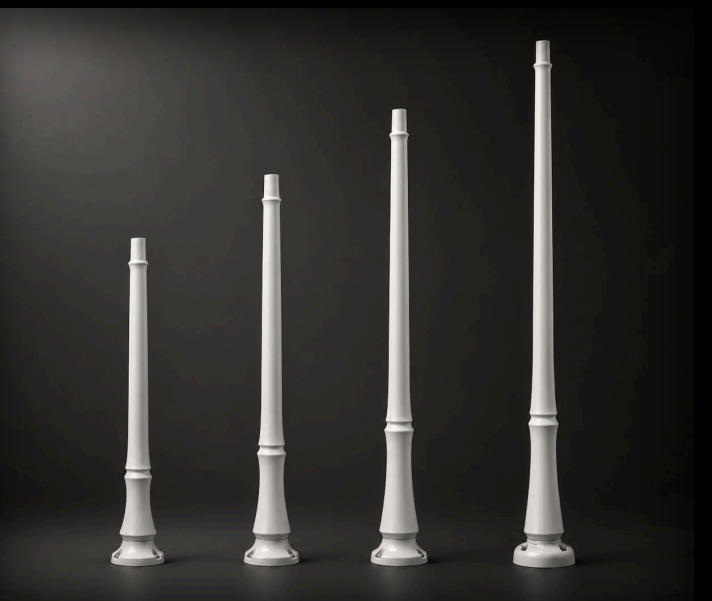

**BULLARD  
BOLLARDS**  
Think Bullard Think Bullard

**REVI**  
AREA  
LIGHT POLE

Fixture Type:

Project Name:

Notes:

**General Information:**

Classic in character yet engineered for long-term performance, REVI POLES feature a seamless one-piece construction that enhances durability while maintaining a refined architectural presence. Manufactured from shockproof steel-expanse-resin composite materials, they are resistant to corrosion, UV exposure, and environmental wear.

Applications: civic spaces, pedestrian streets, historic and residential environments

**Material:**

Resin + Expanse + Steel

**IP Rating:**

IP 55

Due to the dynamic nature of lighting products and the associated technologies, luminaire data on all specification sheets is subject to change at the discretion of Gordon Bullard LLC and associated companies.

Diameter - Ø: 9.65" (24.5 cm)  
Height - H: 59.06" (150 cm)

**-REVMD1**

Diameter - Ø: 9.65" (24.5 cm)  
Height - H: 58.90" (175 cm)

**-REVMD2**

Diameter - Ø: 9.65" (24.5 cm)  
Height - H: 78.74" (200 cm)

**-REVLRG**

Diameter - Ø: 9.65" (24.5 cm)  
Height - H: 98.43" (175 cm)

**2 Finish Options:**

- BL** Black
- GR** Grey
- WH** White

Due to the dynamic nature of lighting products and the associated technologies, luminaire data on all specification sheets is subject to change at the discretion of Gordon Bullard LLC and associated companies.