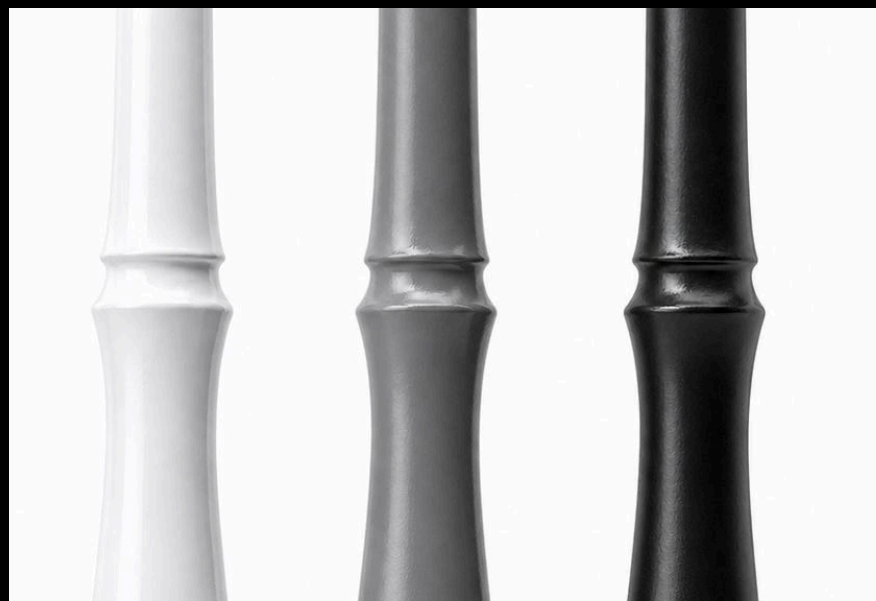

**BULLARD  
BOLLARDS**  
Think Bullard Think Bullard

**REVI**  
AREA  
LIGHT POLE

Fixture Type:

Project Name:

Notes:

**General Information:**

Classic in character yet engineered for long-term performance, REVI POLES feature a seamless one-piece construction that enhances durability while maintaining a refined architectural presence. Manufactured from shockproof steel-expanse-resin composite materials, they are resistant to corrosion, UV exposure, and environmental wear.

Moulded color throughout the material eliminates the need for painting or ongoing maintenance, while integrated Class II insulation supports safe and reliable outdoor operation. Available in multiple heights and supplied with a ground fixation cage for secure installation.

Applications: civic spaces, pedestrian streets, historic and residential environments

**Material:**

Resin + Expanse + Steel

**IP Rating:**

IP 55

Due to the dynamic nature of lighting products and the associated technologies, luminaire data on all specification sheets is subject to change at the discretion of Gordon Bullard LLC and associated companies.

Diameter - Ø: 9.65" (24.5 cm)  
Height - H: 59.06" (150 cm)

**-REVMD1**

Diameter - Ø: 9.65" (24.5 cm)  
Height - H: 58.90" (175 cm)

**-REVMD2**

Diameter - Ø: 9.65" (24.5 cm)  
Height - H: 78.74" (200 cm)

**-REVLRG**