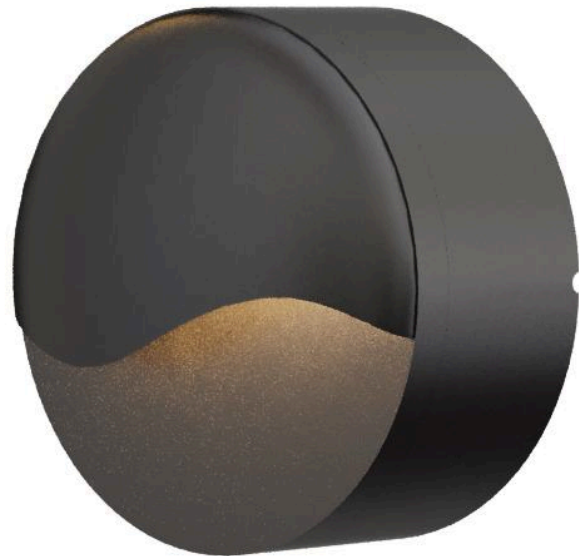

APOSTAE
Surface Mounting Wall Luminaires
Circular Type

FIXTURE TYPE: _____

PROJECT NAME: _____

GENERAL INFORMATION:

The APOSTAE Surface Mounting Wall Luminaire by Bullard Outdoor features a circular design that combines durability with modern aesthetics. Crafted from 12# die-cast aluminum with a UV-stop and fireproof PC lens (T=2.5mm), it provides reliable LED illumination at 110–277V. With a CRI of 80, IP65 protection, and IK08/IK07 impact rating, it's built for longevity and outdoor performance. Finishes include Sanded Bronze, Sanded Dark Gray, Sanded Black, and Sanded White.

FIXTURE TYPE:

Surface Mounting Wall Luminaires - Circular Type

LIGHTING

LED

LED

VOLTAGE:

110-277V

110-277V

MATERIAL:

12# Die-casting dark grey powder coated aluminum

LENS:

UVstop & Fireproof PC T=2.5mm

CRI:

80

IP RATING:

IP 65

CODE -D7AJ0634

DIMENSIONS:
Diameter - Ø: 4.72" (12 cm)
Width - W: 2.75" (7 cm)

LIGHT SOURCE:
LED / 6 x 0.5W / 48 mA / 48 lm / 110-277V / IK 07

2 CCT OPTIONS: _____

- K30 3000K
- CUS Custom on request*

3 FINISH OPTIONS: _____