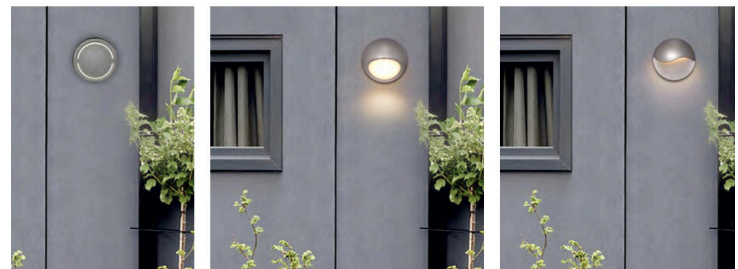

5 BEAM DEMO:

6 PHOTOMETRIC INFO: