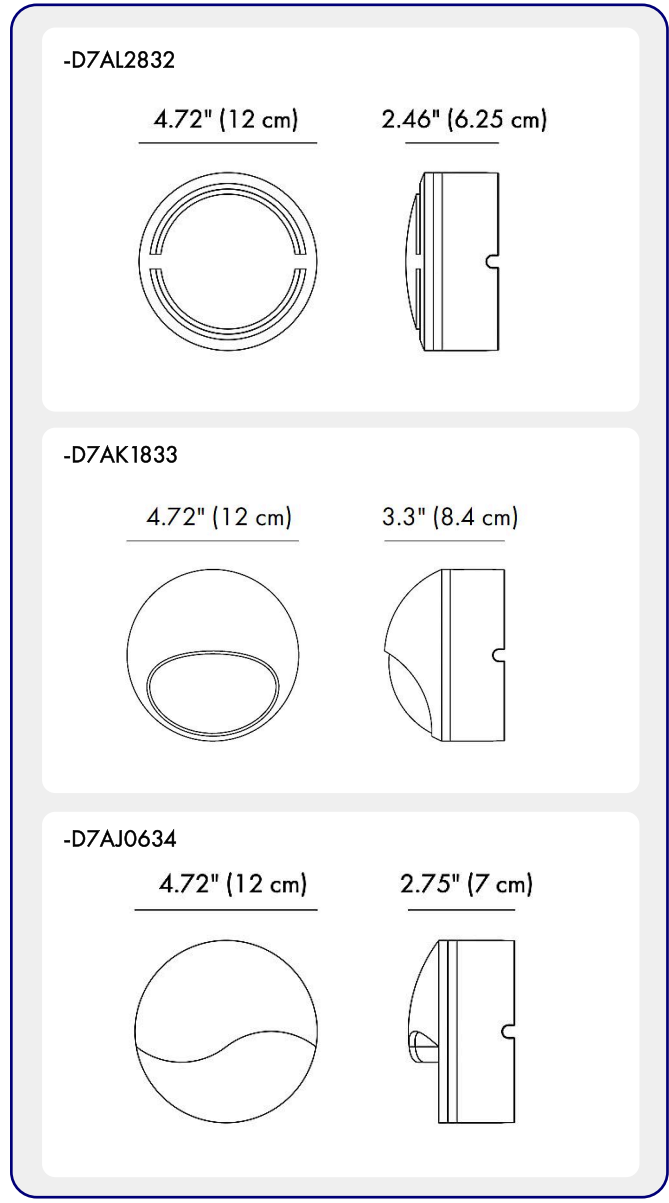

APOSTAE
Surface Mounting Wall Luminaires
Circular Type

FIXTURE TYPE: _____

PROJECT NAME: _____

GENERAL INFORMATION:

The APOSTAE Surface Mounting Wall Luminaire by Bullard Outdoor features a circular design that combines durability with modern aesthetics. Crafted from 12# die-cast aluminum with a UV-stop and fireproof PC lens (T=2.5mm), it provides reliable LED illumination at 110–277V. With a CRI of 80, IP65 protection, and IK08/IK07 impact rating, it's built for longevity and outdoor performance. Finishes include Sanded Bronze, Sanded Dark Gray, Sanded Black, and Sanded White.

PROJECT NAME: _____

NOTES:

HOW TO ORDER: _____ **CODE:** _____

Example:
CODE: BO-APST-KPG-SMW-XXX-XXX-XXX-XXX-XXX-XX

BO-APST-KPG-SMW-
D7AL2832-K30-DIM-
KAP7008

1 MODELS: _____

CODE -D7AL2832

DIMENSIONS:
Diameter - Ø: 4.72" (12 cm)
Width - W: 2.46" (6.25 cm)

LIGHT SOURCE:
LED / 28 x 0.1W / 15 mA / 18 lm / 110-277V / IK 08

CODE -D7AK1833

DIMENSIONS:
Diameter - Ø: 4.72" (12 cm)
Width - W: 3.3" (8.4 cm)

LIGHT SOURCE:
LED / 18 x 0.5W / 52 mA / 157 lm / 110-277V / IK 08

CODE -D7AJ0634

DIMENSIONS:
Diameter - Ø: 4.72" (12 cm)
Width - W: 2.75" (7 cm)

LIGHT SOURCE:
LED / 6 x 0.5W / 48 mA / 48 lm / 110-277V / IK 07

2 CCT OPTIONS: _____

- K30 3000K
- CUS Custom on request*

3 FINISH OPTIONS: _____