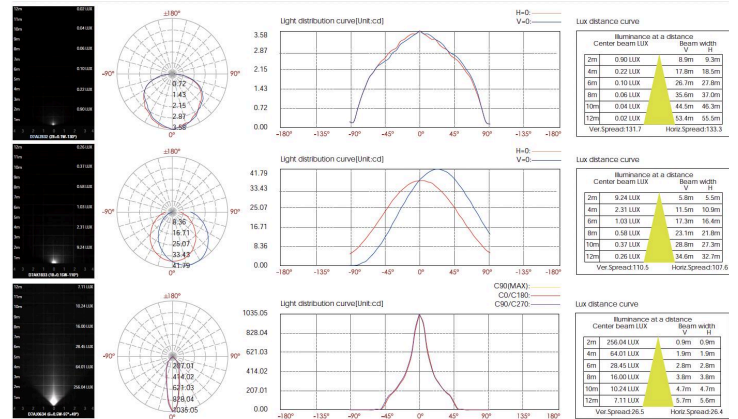

sales@gordonbullard.com
www.bullardoutdoor.com
1-877-964-4646

991 South Gull Lake Dr
Richland, MI 49083
USA