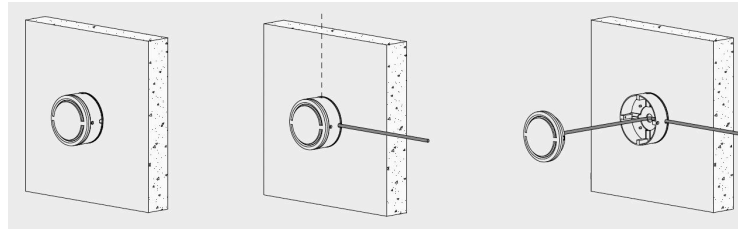

APOSTAE
Surface Mounting Wall Luminaires
Circular Type

FIXTURE TYPE: _____

PROJECT NAME: _____

GENERAL INFORMATION:

The APOSTAE Surface Mounting Wall Luminaire by Bullard Outdoor features a circular design that combines durability with modern aesthetics. Crafted from 12# die-cast aluminum with a UV-stop and fireproof PC lens (T=2.5mm), it provides reliable LED illumination at 110–277V. With a CRI of 80, IP65 protection, and IK08/IK07 impact rating, it's built for longevity and outdoor performance. Finishes include Sanded Bronze, Sanded Dark Gray, Sanded Black, and Sanded White.

CODE -D7AJ0634

DIMENSIONS:
Diameter - Ø: 4.72" (12 cm)
Width - W: 2.75" (7 cm)

LIGHT SOURCE:
LED / 6 x 0.5W / 48 mA / 48 lm / 110-277V / IK 07

2 CCT OPTIONS: _____

- K30 3000K
- CUS Custom on request*

3 FINISH OPTIONS: _____

FIXTURE TYPE: _____

PROJECT NAME: _____

NOTES:

HOW TO ORDER:

CODE:

Example:
CODE: BO-APST-KPG-SMW-XXX-XXX-XXX-XXX-XXX-XX

BO-APST-KPG-SMW-
D7A12832-K30-DIM-
KAP7008

4 DIAGRAM OF INSTRUCTION: