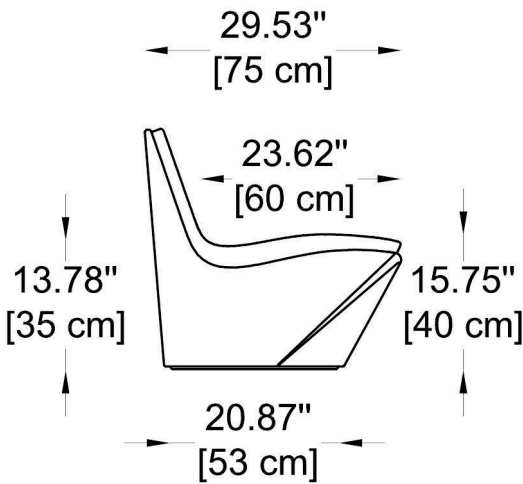

FIXTURE TYPE: _____

PROJECT NAME: _____

NOTES:

HOW TO ORDER:

CODE:

**Example:
CODE: BB-ICH070-SD-MW**

**BB-ICH070-SD-
MW**

GENERAL INFORMATION:

The Kami Ichi by Bullard Bollards is a sleek, non-illuminated furniture piece designed for refined outdoor and indoor environments. Constructed from high-quality polyethylene, it features a sharply contoured profile inspired by origami-like minimalism, offering both aesthetic appeal and structural integrity. With dimensions of 31.50" (L) x 27.56" (H) x 29.53" (W), Kami Ichi provides comfortable seating with a modern silhouette and is available in a wide range of standard and lacquered finishes. Weighing approximately 31 lb, it is durable yet easy to reposition—ideal for hospitality, residential, and commercial applications seeking distinctive, contemporary seating solutions.

FIXTURE TYPE:

Non-Illuminated Furniture / Chair

MATERIAL:

Polyethylene

DIMENSIONS:

L: 31.50" (80 cm) x H: 27.56" (70 cm) x W: 29.53" (75 cm)

FINISH OPTIONS:

STANDARD COLOURS:

-MW	Milky White		-PB	Powder Blue	
-JB	Jet Black		-MG	Malva Green	
-EG	Elephant Grey		-LG	Lime Green	
-CB	Chocolate Brown		-SY	Saffron Yellow	
-AG	Argil Grey		-PO	Pumpkin Orange	
-DG	Dove Grey		-FR	Flame Red	
			-SF	Sweet Fuchsia	

LACQUERED (GLOSSY)

-AW-G	Absolute White	
-GB-G	Glamour Black	
-VG-G	Vanity Grey	
-CI-G	Charming Ivory	
-SR-G	Supreme Red	
-MD-G	Metallic Gold	
-MS-G	Metallic Silver	
-MC-G	Metallic Copper	

LACQUERED (MATT)

-AW-M	Absolute White	
-GB-M	Glamour Black	
-VG-M	Vanity Grey	
-CI-M	Charming Ivory	
-SR-M	Supreme Red	
-MD-M	Metallic Gold	
-MS-M	Metallic Silver	
-MC-M	Metallic Copper	

THINK BOLLARD - THINK BULLARD

sales@gordonbullard.com
www.bullardbollards.com
1-877-964-4646

991 South Gull Lake Dr
Richland, MI 49083
USA