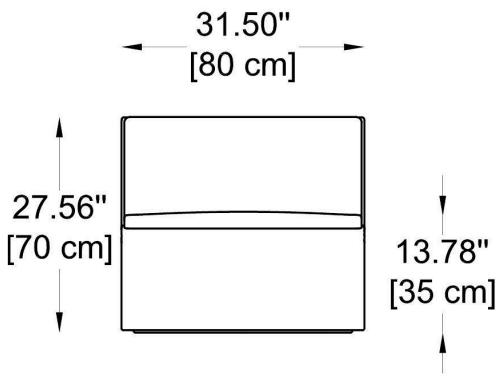

FIXTURE TYPE: _____

PROJECT NAME: _____

NOTES:

HOW TO ORDER:

CODE:

**Example:
CODE: BB-ICH070-SD-MW**

**BB-ICH070-SD-
MW**

GENERAL INFORMATION:

The Kami Ichi by Bullard Bollards is a sleek, non-illuminated furniture piece designed for refined outdoor and indoor environments. Constructed from high-quality polyethylene, it features a sharply contoured profile inspired by origami-like minimalism, offering both aesthetic appeal and structural integrity. With dimensions of 31.50" (L) x 27.56" (H) x 29.53" (W), Kami Ichi provides comfortable seating with a modern silhouette and is available in a wide range of standard and lacquered finishes. Weighing approximately 31 lb, it is durable yet easy to reposition—ideal for hospitality, residential, and commercial applications seeking distinctive, contemporary seating solutions.

FIXTURE TYPE:

Non-Illuminated Furniture / Chair

MATERIAL:

Polyethylene

DIMENSIONS:

L: 31.50" (80 cm) x H: 27.56" (70 cm) x W: 29.53" (75 cm)

FINISH OPTIONS:

STANDARD COLOURS:

-MW	Milky White		-PB	Powder Blue	
-JB	Jet Black		-MG	Malva Green	
-EG	Elephant Grey		-LG	Lime Green	
-CB	Chocolate Brown		-SY	Saffron Yellow	
-AG	Argil Grey		-PO	Pumpkin Orange	
-DG	Dove Grey		-FR	Flame Red	
			-SF	Sweet Fuchsia	

LACQUERED (GLOSSY)

-AW-G	Absolute White	
-GB-G	Glamour Black	
-VG-G	Vanity Grey	
-CI-G	Charming Ivory	
-SR-G	Supreme Red	
-MD-G	Metallic Gold	
-MS-G	Metallic Silver	
-MC-G	Metallic Copper	

LACQUERED (MATT)

-AW-M	Absolute White	
-GB-M	Glamour Black	
-VG-M	Vanity Grey	
-CI-M	Charming Ivory	
-SR-M	Supreme Red	
-MD-M	Metallic Gold	
-MS-M	Metallic Silver	
-MC-M	Metallic Copper	

THINK BOLLARD - THINK BULLARD

sales@gordonbullard.com
www.bullardbollards.com
1-877-964-4646

991 South Gull Lake Dr
Richland, MI 49083
USA