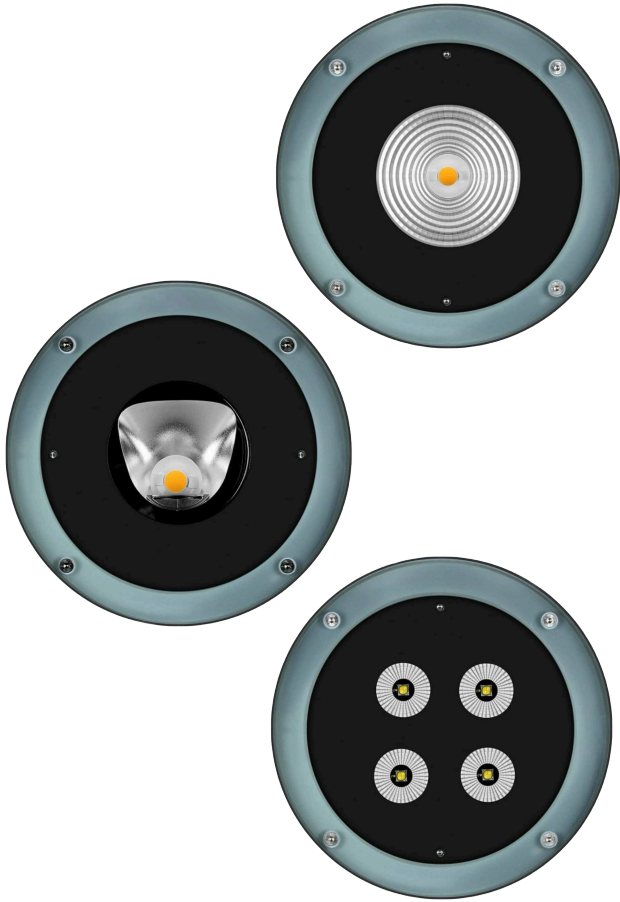

**BULLARD
BOLLARDS**
Think Bullard Think Bullard

**CODE:
BB-1720.00NFST300EN-GH**

FIXTURE TYPE: _____

PROJECT NAME: _____

HOW TO ORDER:

CODE:

Example:
CODE: BB-1720.00NFST300EN-GH-B8-1-DAL-SS

BB-1720.00NFST300EN-GH-B8-1-DAL-SS

3 DIMMING OPTIONS:

- -NON NON-Dimmable
- -DIM 0-10V
- -DAL Dali

4 FINISH OPTIONS:

- -SS Stainless Steel
- -CUS Custom on request*

5 ACCESSORIES:

-AC719
Rough-in housing 305x130

-AC204
IP 68 fast connector 4P

-AC204-5P
IP 68 fast connector 5P

-AC279
IP 68 connector for through wiring 4P

-AC279-5P
IP 68 connector for through wiring 5P

THINK BOLLARD - THINK BULLARD

sales@gordonbullard.com
www.bullardbollards.com
1-877-964-4646

991 South Gull Lake Dr
Richland, MI 49083
USA