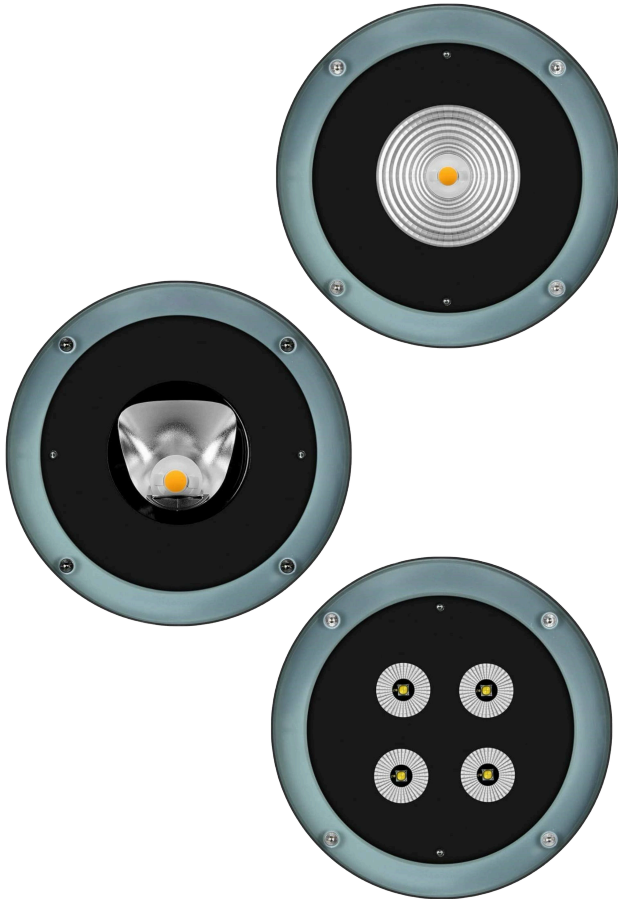

**BULLARD
BOLLARDS**
Think Bollard Think Bullard

BUNNY SHINE

**BULLARD
BOLLARDS**
Think Bullard Think Bullard

**CODE:
BB-1720.00NFST300EN-GH**

FIXTURE TYPE: _____

PROJECT NAME: _____

GENERAL INFORMATION:

BUNNY SHINE is a recessed lighting fixture with shallow installation depth, available in multiple sizes, optics, and wattages for illuminating façades, plants, shrubs, and landscape elements. The body is made of high-resistance aluminum with nano-bonderite treatment and textured polyester powder coating for long-term protection against UV rays and atmospheric agents. Silicone gaskets ensure reliable sealing, while the ultra-clear tempered glass diffuser with silkscreen border maximizes light transmission. Stainless steel trim and screws complete the durable finish. Equipped with the water-lock system to prevent cable condensation, it is supplied with a polypropylene rough-in housing for safe ground installation. Available with external stainless steel frame or glass flush to floor. Walk-over rated for non-traffic areas; not suitable for pools or fountains.

FIXTURE TYPE:

Inground

VOLTAGE:

110-277V

MATERIAL:

Stainless steel AISI 316L, Die-cast aluminum EN AB 44100 highly resistant to oxidation

IP RATING:

IP 68

DIFFUSER:

Tempered glass (10mm)

WARRANTY:

LED lighting products are warranted for 5 years.

DRIVER POSITION:

Remote

MAIN FEATURES:

- High visual comfort
- Available in a wide choice of optics
- Functional and minimalistic design
- Shock-resistant construction
- Operating Temperature: -4°F to +122°F.