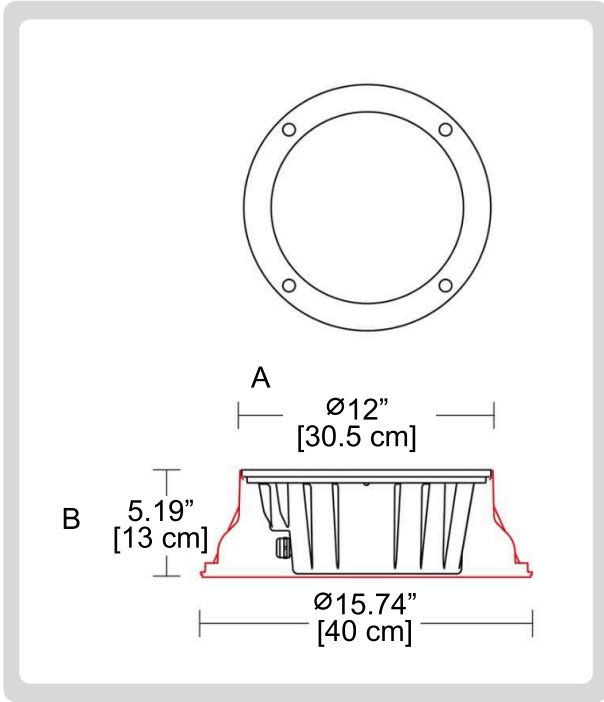

FIXTURE TYPE: _____

PROJECT NAME: _____

HOW TO ORDER:

CODE:

Example:
CODE: BB-1720.00NFST300EN-GH-B8-1-DAL-SS

BB-1720.00NFST300EN-GH-B8-1-DAL-SS

1 DIMENSIONS:

A) Diameter - Ø: 12" (30.5 cm)
B) Height - H: 5.19" (13 cm)

2 LIGHT SOURCE:

CODE	BEAM ANGLE	WATTAGE	KELVINS	LUMENS
-B8-1 -B8-2	8°	1 x 25.5W	3000 K 4000 K	1 x 2874 lm 1 x 3093 lm
-B14-1 -B14-2	14°	1 x 22W	3000 K 4000 K	1 x 2844 lm 1 x 3172 lm
-B15-1 -B15-2 -B15-3 -B15-4 -B15-5 -B15-6	15°	1 x 23.7W 1 x 25.5W 1 x 37.1W 1 x 23.7W 1 x 25.5W 1 x 37.1W	3000 K 3000 K 3000 K 4000 K 4000 K 4000 K	1 x 3306 lm 1 x 2874 lm 1 x 4788 lm 1 x 3555 lm 1 x 3093 lm 1 x 5149 lm
-B37-1 -B37-2 -B37-3 -B37-4	37°	1 x 23.7W 1 x 37.1W 1 x 23.7W 1 x 37.1W	3000 K 3000 K 4000 K 4000 K	1 x 3306 lm 1 x 4788 lm 1 x 3555 lm 1 x 5149 lm
-B74-1 -B74-2 -B74-3 -B74-4	74°	1 x 23.7W 1 x 37.1W 1 x 23.7W 1 x 37.1W	3000 K 3000 K 4000 K 4000 K	1 x 3306 lm 1 x 4788 lm 1 x 3555 lm 1 x 5149 lm
-B64x82x20-1 -B64x82x20-2 -B64x82x20-3 -B64x82x20-4	64° x 82° x 20°	1 x 23.7W 1 x 37.1W 1 x 23.7W 1 x 37.1W	3000 K 3000 K 4000 K 4000 K	1 x 3306 lm 1 x 4788 lm 1 x 3555 lm 1 x 5149 lm

THINK BOLLARD - THINK BULLARD

sales@gordonbullard.com
www.bullardbollards.com
1-877-964-4646

991 South Gull Lake Dr
Richland, MI 49083
USA