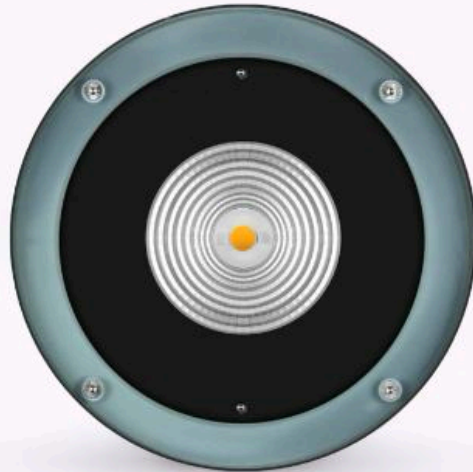

**BULLARD
BOLLARDS**
Think Bollard Think Bullard

BUNNY SHINE

**BULLARD
BOLLARDS**
Think Bullard Think Bullard

**CODE:
BB-1720.00NFST300EN-GH**

FIXTURE TYPE: _____

PROJECT NAME: _____

GENERAL INFORMATION:

BUNNY SHINE is a recessed lighting fixture with shallow installation depth, available in multiple sizes, optics, and wattages for illuminating façades, plants, shrubs, and landscape elements. The body is made of high-resistance aluminum with nano-bonderite treatment and textured polyester powder coating for long-term protection against UV rays and atmospheric agents. Silicone gaskets ensure reliable sealing, while the ultra-clear tempered glass diffuser with silkscreen border maximizes light transmission. Stainless steel trim and screws complete the durable finish. Equipped with the water-lock system to prevent cable condensation, it is supplied with a polypropylene rough-in housing for safe ground installation. Available with external stainless steel frame or glass flush to floor. Walk-over rated for non-traffic areas; not suitable for pools or fountains.

FIXTURE TYPE:

Inground

VOLTAGE:

110-277V

MATERIAL:

Stainless steel AISI 316L, Die-cast aluminum EN AB 44100 highly resistant to oxidation

IP RATING:

IP 68

DIFFUSER:

Tempered glass (10mm)

WARRANTY:

LED lighting products are warranted for 5 years.

DRIVER POSITION:

Remote

MAIN FEATURES:

- High visual comfort
- Available in a wide choice of optics
- Functional and minimalistic design
- Shock-resistant construction
- Operating Temperature: -4°F to +122°F.