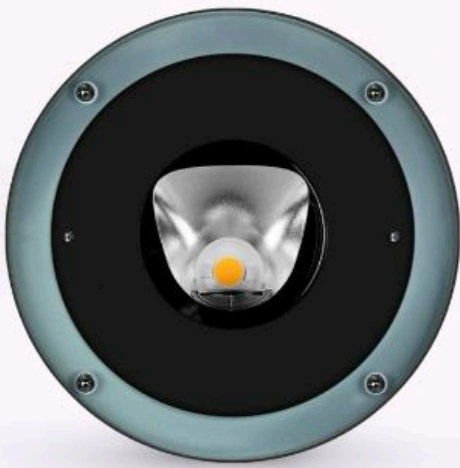

**BULLARD
BOLLARDS**
Think Bollard Think Bullard

BUNNY SHINE

**BULLARD
BOLLARDS**
Think Bullard Think Bullard

**CODE:
BB-1720.00NFST300EN-GH**

FIXTURE TYPE: _____

PROJECT NAME: _____

GENERAL INFORMATION:

BUNNY SHINE is a recessed lighting fixture with shallow installation depth, available in multiple sizes, optics, and wattages for illuminating façades, plants, shrubs, and landscape elements. The body is made of high-resistance aluminum with nano-bonderite treatment and textured polyester powder coating for long-term protection against UV rays and atmospheric agents. Silicone gaskets ensure reliable sealing, while the ultra-clear tempered glass diffuser with silkscreen border maximizes light transmission. Stainless steel trim and screws complete the durable finish. Equipped with the water-lock system to prevent cable condensation, it is supplied with a polypropylene rough-in housing for safe ground installation. Available with external stainless steel frame or glass flush to floor. Walk-over rated for non-traffic areas; not suitable for pools or fountains.

FIXTURE TYPE:

Inground

VOLTAGE:

110-277V

MATERIAL:

Stainless steel AISI 316L, Die-cast aluminum EN AB 44100 highly resistant to oxidation

IP RATING:

IP 68

DIFFUSER:

Tempered glass (10mm)

WARRANTY:

LED lighting products are warranted for 5 years.

DRIVER POSITION:

Remote

MAIN FEATURES:

- High visual comfort
- Available in a wide choice of optics
- Functional and minimalistic design
- Shock-resistant construction
- Operating Temperature: -4°F to +122°F.