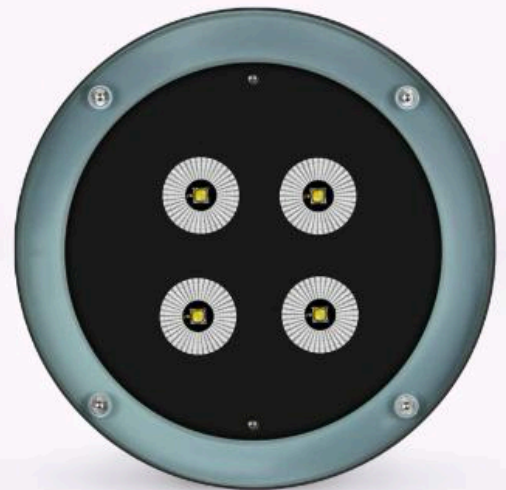

**BULLARD
BOLLARDS**
Think Bollard Think Bullard

BUNNY SHINE

**BULLARD
BOLLARDS**
Think Bullard Think Bullard

**CODE:
BB-1720.00NFST300EN-GH**

FIXTURE TYPE: _____

PROJECT NAME: _____

GENERAL INFORMATION:

BUNNY SHINE is a recessed lighting fixture with shallow installation depth, available in multiple sizes, optics, and wattages for illuminating façades, plants, shrubs, and landscape elements. The body is made of high-resistance aluminum with nano-bonderite treatment and textured polyester powder coating for long-term protection against UV rays and atmospheric agents. Silicone gaskets ensure reliable sealing, while the ultra-clear tempered glass diffuser with silkscreen border maximizes light transmission. Stainless steel trim and screws complete the durable finish. Equipped with the water-lock system to prevent cable condensation, it is supplied with a polypropylene rough-in housing for safe ground installation. Available with external stainless steel frame or glass flush to floor. Walk-over rated for non-traffic areas; not suitable for pools or fountains.

FIXTURE TYPE:

Inground

VOLTAGE:

110-277V

MATERIAL:

Stainless steel AISI 316L, Die-cast aluminum EN AB 44100 highly resistant to oxidation

IP RATING:

IP 68

DIFFUSER:

Tempered glass (10mm)

WARRANTY:

LED lighting products are warranted for 5 years.

DRIVER POSITION:

Remote

MAIN FEATURES:

- High visual comfort
- Available in a wide choice of optics
- Functional and minimalistic design
- Shock-resistant construction
- Operating Temperature: -4°F to +122°F.