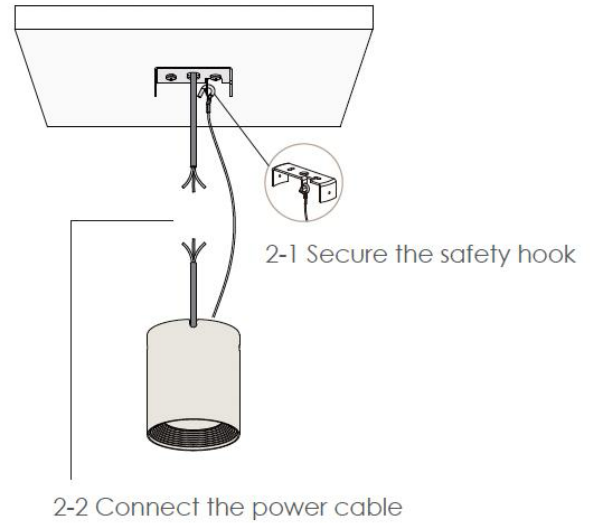

KAUS

Data Sheet:

Input Voltage (V): 110-277

IK 06

Concealed Wiring Installation

Step 1

Step 2

Step 3

Secure the light fixture