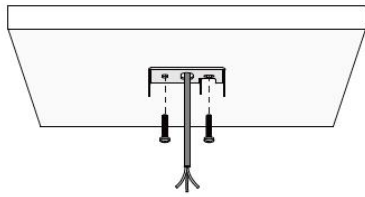

KAUS

Data Sheet:

Input Voltage (V): 110-277

IK 06

Concealed Wiring Installation

Step 1

Step 2

Step 3

Secure the light fixture