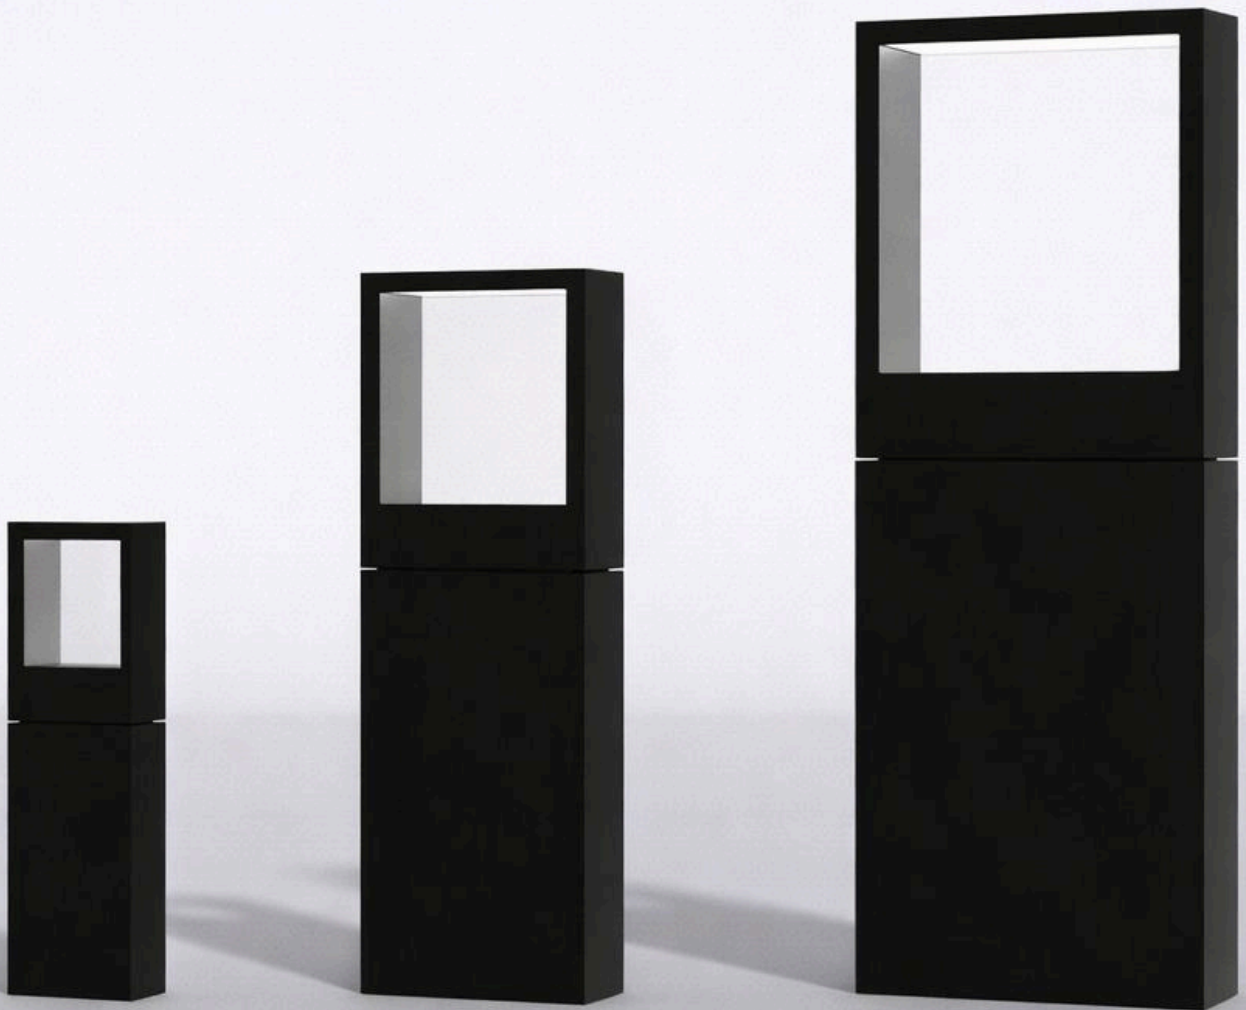

**BULLARD
BOLLARDS**
Think Bollard Think Bullard

CUBOID
BB-CUB-BL

**BULLARD
BOLLARDS**
Think Bullard Think Bullard

**CODE:
BB-CUB-BL**

FIXTURE TYPE: _____

PROJECT NAME: _____

GENERAL INFORMATION:

The Cuboid Collection by Bullard Bollards features modern outdoor lighting fixtures distinguished by their futuristic, geometric design, making them ideal for transforming outdoor spaces with a contemporary touch. Crafted for durability and style, these bollards provide reliable illumination while enhancing the visual appeal of pathways, landscapes, and architectural exteriors. Engineered to withstand environmental conditions, the Cuboid Collection seamlessly blends form and function, making it suitable for both residential and commercial applications.

FIXTURE TYPE:

Bollard

VOLTAGE:

110-277V

MATERIAL:

Stainless Steel

IP RATING:

IP 65

BB-CUB-BL-S-L8-K30-DIM-BL

1 MODELS:

-S

A) Height - H: 11.34" (28.8 cm)
B) Length - L: 3.74" (9.5 cm)
C) Width - W: 1.77" (4.5 cm)

-M

A) Height - H: 17.72" (45 cm)
B) Length - L: 5.91" (15 cm)
C) Width - W: 2.56" (6.5 cm)

-L

A) Height - H: 22.84" (58 cm)
B) Length - L: 9.06" (23 cm)
C) Width - W: 3.35" (8.5 cm)

2 LIGHT SOURCE:

LED / 8W / CRI 80 / 350 mA **for S model**
LED / 13W / CRI 80 / 350 mA **for M model**
LED / 18W / CRI 80 / 350 mA **for L model**