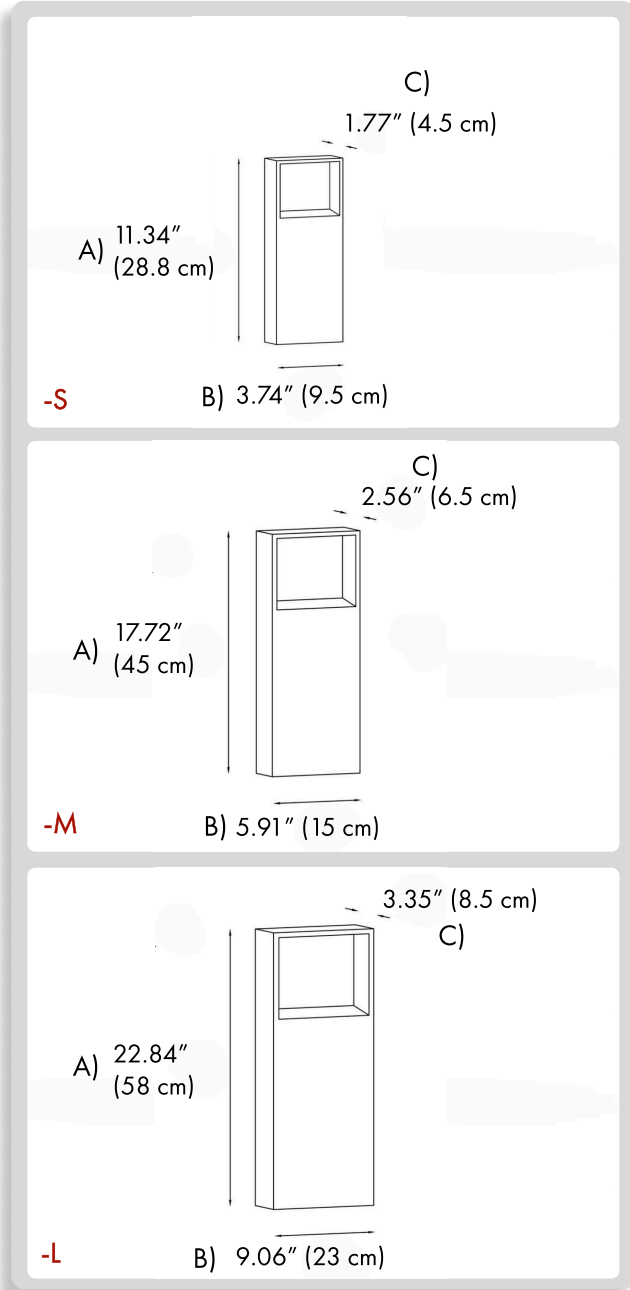

THINK BOLLARD - THINK BULLARD

sales@gordonbullard.com
www.bullardbollards.com
1-877-964-4646

991 South Gull Lake Dr
Richland, MI 49083
USA

FIXTURE TYPE: _____

PROJECT NAME: _____

HOW TO ORDER:

CODE:

Example:
CODE: BB-CUB-BL-S-L8-K30-DIM-BL

BB-CUB-BL-S-L8-K30-DIM-BL

1 MODELS:

-S

A) Height - H: 11.34" (28.8 cm)
B) Length - L: 3.74" (9.5 cm)
C) Width - W: 1.77" (4.5 cm)

-M

A) Height - H: 17.72" (45 cm)
B) Length - L: 5.91" (15 cm)
C) Width - W: 2.56" (6.5 cm)

-L

A) Height - H: 22.84" (58 cm)
B) Length - L: 9.06" (23 cm)
C) Width - W: 3.35" (8.5 cm)

2 LIGHT SOURCE:

LED / 8W / CRI 80 / 350 mA **for S model**
LED / 13W / CRI 80 / 350 mA **for M model**
LED / 18W / CRI 80 / 350 mA **for L model**