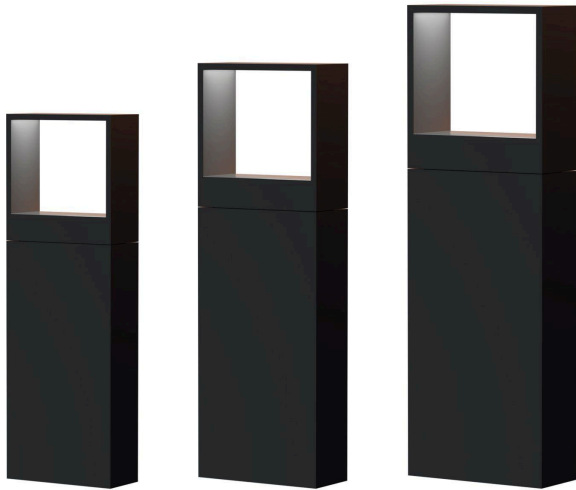

**BULLARD
BOLLARDS**
Think Bollard Think Bullard

CUBOID
BB-CUB-BL

**BULLARD
BOLLARDS**
Think Bullard Think Bullard

**CODE:
BB-CUB-BL**

FIXTURE TYPE: _____

PROJECT NAME: _____

GENERAL INFORMATION:

The Cuboid Collection by Bullard Bollards features modern outdoor lighting fixtures distinguished by their futuristic, geometric design, making them ideal for transforming outdoor spaces with a contemporary touch. Crafted for durability and style, these bollards provide reliable illumination while enhancing the visual appeal of pathways, landscapes, and architectural exteriors. Engineered to withstand environmental conditions, the Cuboid Collection seamlessly blends form and function, making it suitable for both residential and commercial applications.

BB-CUB-BL-S-L8-K30-DIM-BL

1 MODELS:

-S

A) Height - H: 11.34" (28.8 cm)
B) Length - L: 3.74" (9.5 cm)
C) Width - W: 1.77" (4.5 cm)

-M

A) Height - H: 17.72" (45 cm)
B) Length - L: 5.91" (15 cm)
C) Width - W: 2.56" (6.5 cm)

-L

A) Height - H: 22.84" (58 cm)
B) Length - L: 9.06" (23 cm)
C) Width - W: 3.35" (8.5 cm)

2 LIGHT SOURCE:

LED / 8W / CRI 80 / 350 mA **for S model**
LED / 13W / CRI 80 / 350 mA **for M model**
LED / 18W / CRI 80 / 350 mA **for L model**