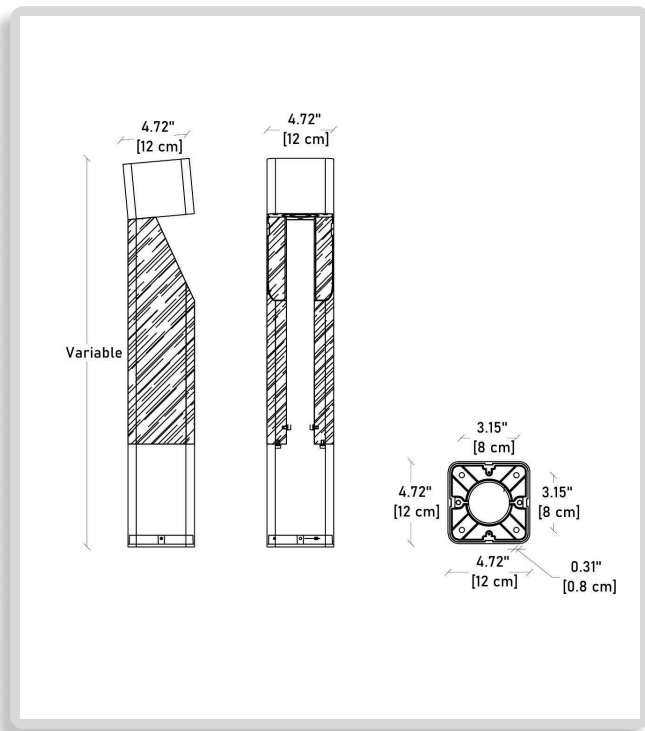

FIXTURE TYPE: _____

PROJECT NAME: _____

NOTES:

LED	IP65				

HOW TO ORDER: _____ CODE: _____

Example:
CODE: BB-WLDN-GLC-6154-30K-DIM-MB-T

BB-WLDN-GLC-6154-30K-DIM-MB-T

1 MODELS:

-6154

DIMENSIONS:

- A) Height - H: 27.56" (70 cm)
- B) Length - L: 4.72" (12 cm)
- C) Width - W: 4.72" (12 cm)

LIGHT SOURCE:

LED / 10W / 110-277V / CRI ≥80

-6155

DIMENSIONS:

- A) Height - H: 39.37" (100 cm)
- B) Length - L: 4.72" (12 cm)
- C) Width - W: 4.72" (12 cm)

LIGHT SOURCE:

LED / 10W / 110-277V / CRI ≥80

2 CCT:

- **-30K** 3000K
- **-40K** 4000K
- **-60K** 6000K

3 DIMMING OPTIONS:

- **-NON** NON-Dimmable
- **-DIM** 0-10V
- **-CAS** Casambi
- **-LUT** Lutron
- **-DL** DALI

4 FINISH OPTIONS:

- **-DG-T** Dark grey + Timber finish
- **-MB-T** Matt black + Timber finish
- **-MG-T** Matt Grey + Timber finish
- **-GM-T** Gray Metal Sand Grain + Timber finish

THINK BOLLARD - THINK BULLARD

sales@gordonbullard.com   991 South Gull Lake Dr
www.bullardbollards.com   Richland, MI 49083
1-877-964-4646   USA