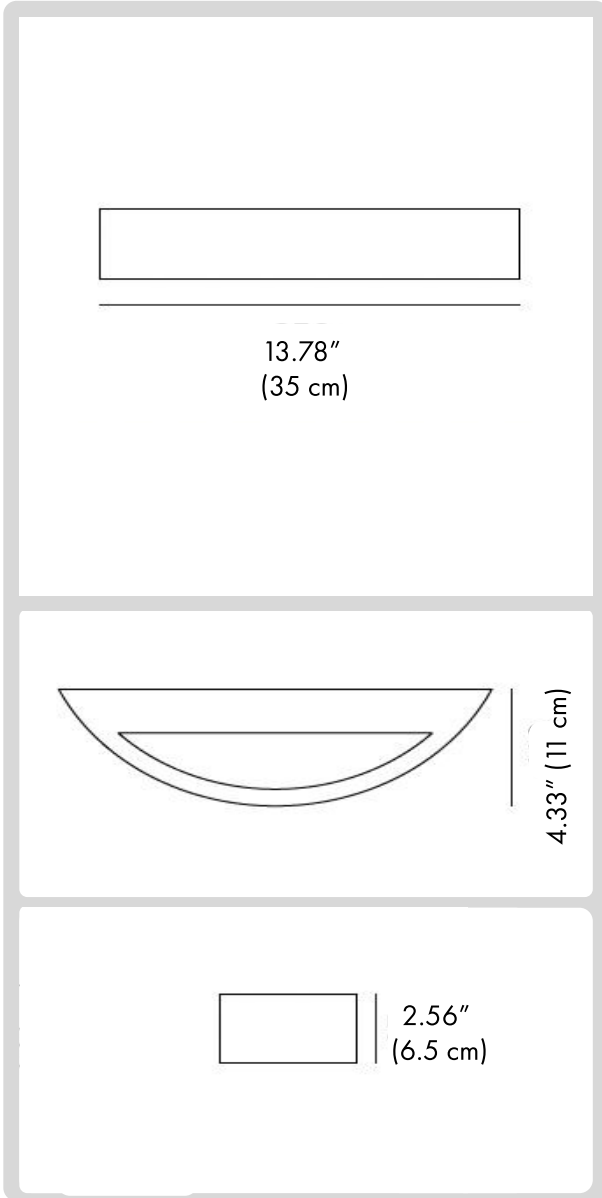

PROJECT NAME: _____

HOW TO ORDER:

CODE:

Example:
CODE: BB-1095B-9010-K20-DIM-392

BB-1095B-9010
-K20-DIM-392

1 DIMENSIONS:

Height - H: 4.33" (11 cm)
Length - L: 13.78" (35 cm)
Width - W: 2.56" (6.5 cm)

2 LIGHT SOURCE: