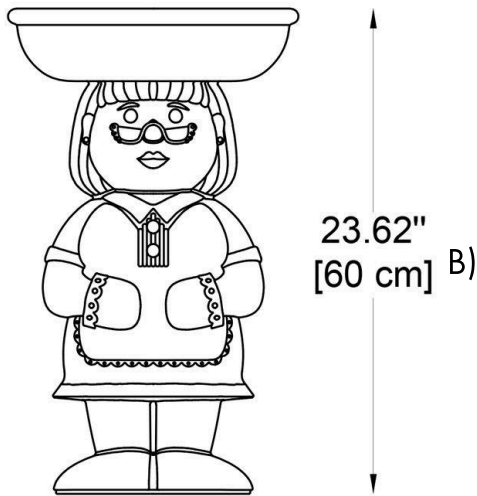

**CODE:**

<b>Example:</b> <b>CODE: BB-AMA060-SD</b>	BB-AMA060-SD
--	--------------

**1 DIMENSIONS:**

- A) Diameter - Ø: 14,17" (36 cm)
- B) Height - H: 23,62" (60 cm)
- C) Length - L: 7,87" (25 cm)

**2 LIGHT SOURCE:**

BB-AMA060-SD

**ACCESSORIES: (not-included)**

**CODE: -062**

**REMOVABLE TRAY**

Material - Wood

Dimensions:

L: 15.7" (40 cm)

W: 15.7" (40 cm)

H: 1.7" (4.5 cm)

Finish options - Wood

**THINK BOLLARD - THINK BULLARD**

sales@gordonbullard.com

www.bullardbollards.com

1-877-964-4646

991 South Gull Lake Dr

Richland, MI 49083