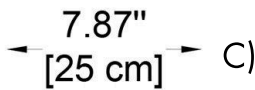

FIXTURE TYPE: _____

PROJECT NAME: _____

NOTES:

HOW TO ORDER:

CODE:

**Example:
CODE: BB-AMA060-SD**

BB-AMA060-SD

ACCESSORIES: (not-included)

CODE: -062

REMOVABLE TRAY

Material - Wood

Dimensions:

L: 15.7" (40 cm)

W: 15.7" (40 cm)

H: 1.7" (4.5 cm)

Finish options - Wood