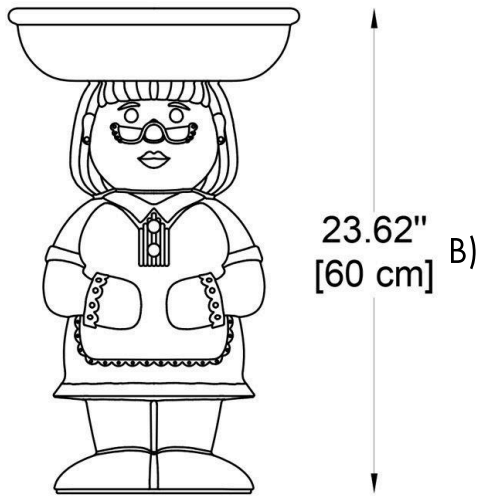

FIXTURE TYPE: _____

PROJECT NAME: _____

NOTES:

HOW TO ORDER:

CODE:

Example: CODE: BB-AMA060-SD	BB-AMA060-SD

1 DIMENSIONS:

- A) Diameter - Ø: 14,17" (36 cm)
- B) Height - H: 23,62" (60 cm)
- C) Length - L: 7,87" (25 cm)

2 LIGHT SOURCE:

E26 / 1 x max. 5W / 110-277V

3 FINISH OPTIONS:

Light White ☐

4 WIRING:

Transparent cable + inline cord switch on/off

(Length: 5 ft)

5 WEIGHT:

7,7 lb

6 FINISH OPTIONS (NON-ILLUMINATED):

STANDARD COLOURS:

- -MW Milky White ☐
- -JB Jet Black ☐
- -EG Elephant Grey ☐
- -CB Chocolate Brown ☐
- -AG Argil Grey ☐
- -DG Dove Grey ☐
- -PB Powder Blue ☐
- -MG Malva Green ☐
- -LG Lime Green ☐
- -SY Saffron Yellow ☐
- -PO Pumpkin Orange ☐
- -FR Flame Red ☐
- -SF Sweet Fuchsia ☐

THINK BOLLARD - THINK BULLARD

sales@gordonbullard.com
www.bullardbollards.com
1-877-964-4646

991 South Gull Lake Dr
Richland, MI 49083
USA