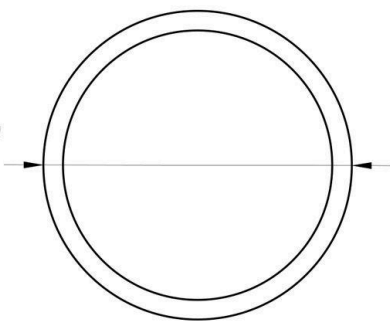

**CODE:**

<b>Example:</b> <b>CODE: BB-AMA060-SD</b>	BB-AMA060-SD
--	--------------

**1 DIMENSIONS:**

- A) Diameter - Ø: 14,17" (36 cm)
- B) Height - H: 23,62" (60 cm)
- C) Length - L: 7,87" (25 cm)

**2 LIGHT SOURCE:**

BB-AMA060-SD

**ACCESSORIES: (not-included)**

**CODE: -062**

**REMOVABLE TRAY**

Material - Wood

Dimensions:

L: 15.7" (40 cm)

W: 15.7" (40 cm)

H: 1.7" (4.5 cm)

Finish options - Wood

**THINK BOLLARD - THINK BULLARD**

sales@gordonbullard.com

www.bullardbollards.com

1-877-964-4646

991 South Gull Lake Dr

Richland, MI 49083