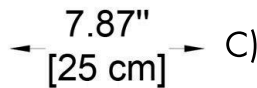

FIXTURE TYPE: _____

PROJECT NAME: _____

NOTES:

HOW TO ORDER:

CODE:

Example:
CODE: BB-AMA060-SD

BB-AMA060-SD

6 FINISH OPTIONS (NON-ILLUMINATED):

SPECIAL COLOURS(ECOALLENE):

- -CG Coconut Grey
- -GB Grapes Blue
- -AG Avocado Green
- -PP Plum Purple

LACQUERED (GLOSSY)

- -AW-G Absolute White
- -GB-G Glamour Black
- -VG-G Vanity Grey
- -CI-G Charming Ivory
- -SR-G Supreme Red
- -MD-G Metallic Gold
- -MS-G Metallic Silver
- -MC-G Metallic Copper

LACQUERED (MATT)

- -AW-M Absolute White
- -GB-M Glamour Black
- -VG-M Vanity Grey
- -CI-M Charming Ivory
- -SR-M Supreme Red
- -MD-M Metallic Gold
- -MS-M Metallic Silver
- -MC-M Metallic Copper

THINK BOLLARD - THINK BULLARD

sales@gordonbullard.com
www.bullardbollards.com
1-877-964-4646

991 South Gull Lake Dr
Richland, MI 49083
USA