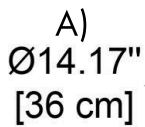

FIXTURE TYPE: _____

PROJECT NAME: _____

NOTES:

HOW TO ORDER:

CODE:

**Example:
CODE: BB-AMA060-SD**

BB-AMA060-SD

ACCESSORIES: (not-included)

CODE: -062

REMOVABLE TRAY

Material - Wood

Dimensions:

L: 15.7" (40 cm)

W: 15.7" (40 cm)

H: 1.7" (4.5 cm)

Finish options - Wood