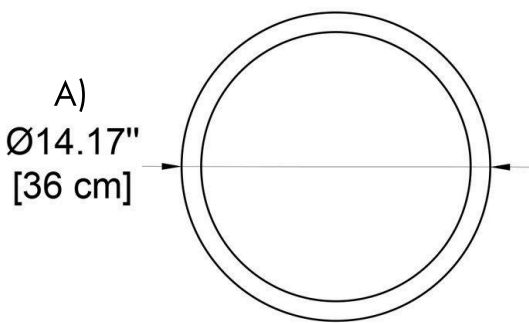

FIXTURE TYPE: _____

PROJECT NAME: _____

NOTES:

HOW TO ORDER:

CODE:

Example:
CODE: BB-AMA060-SD

BB-AMA060-SD

6 FINISH OPTIONS (NON-ILLUMINATED):

SPECIAL COLOURS(ECOALLENE):

- -CG Coconut Grey
- -GB Grapes Blue
- -AG Avocado Green
- -PP Plum Purple

LACQUERED (GLOSSY)

- -AW-G Absolute White
- -GB-G Glamour Black
- -VG-G Vanity Grey
- -CI-G Charming Ivory
- -SR-G Supreme Red
- -MD-G Metallic Gold
- -MS-G Metallic Silver
- -MC-G Metallic Copper

LACQUERED (MATT)

- -AW-M Absolute White
- -GB-M Glamour Black
- -VG-M Vanity Grey
- -CI-M Charming Ivory
- -SR-M Supreme Red
- -MD-M Metallic Gold
- -MS-M Metallic Silver
- -MC-M Metallic Copper

THINK BOLLARD - THINK BULLARD

sales@gordonbullard.com
www.bullardbollards.com
1-877-964-4646

991 South Gull Lake Dr
Richland, MI 49083
USA