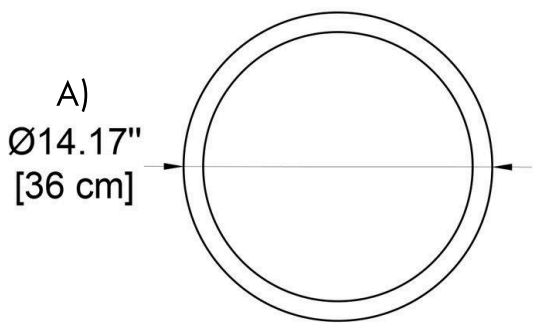

FIXTURE TYPE: _____

PROJECT NAME: _____

NOTES:

HOW TO ORDER:

CODE:

Example: CODE: BB-AMA060-SD	BB-AMA060-SD

1 DIMENSIONS:

- A) Diameter - Ø: 14,17" (36 cm)
- B) Height - H: 23,62" (60 cm)
- C) Length - L: 7,87" (25 cm)

2 LIGHT SOURCE:

E26 / 1 x max. 5W / 110-277V

3 FINISH OPTIONS:

Light White ☐

4 WIRING:

Transparent cable + inline cord switch on/off

(Length: 5 ft)

5 WEIGHT:

7,7 lb

6 FINISH OPTIONS (NON-ILLUMINATED):

STANDARD COLOURS:

- -MW Milky White ☐
- -JB Jet Black ☐
- -EG Elephant Grey ☐
- -CB Chocolate Brown ☐
- -AG Argil Grey ☐
- -DG Dove Grey ☐
- -PB Powder Blue ☐
- -MG Malva Green ☐
- -LG Lime Green ☐
- -SY Saffron Yellow ☐
- -PO Pumpkin Orange ☐
- -FR Flame Red ☐
- -SF Sweet Fuchsia ☐

THINK BOLLARD - THINK BULLARD

sales@gordonbullard.com
www.bullardbollards.com
1-877-964-4646

991 South Gull Lake Dr
Richland, MI 49083
USA