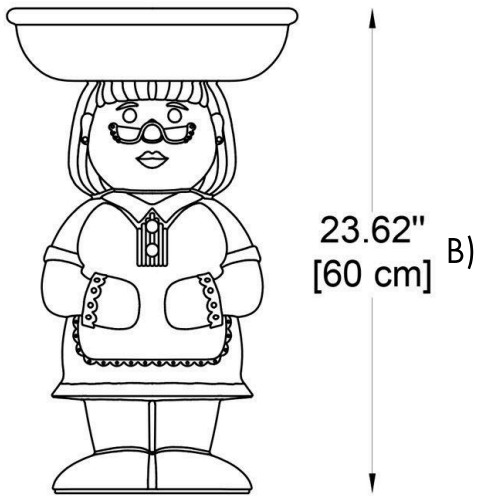

FIXTURE TYPE: _____

PROJECT NAME: _____

NOTES:

HOW TO ORDER:

CODE:

Example:
CODE: BB-AMA060-SD

BB-AMA060-SD

6 FINISH OPTIONS (NON-ILLUMINATED):

SPECIAL COLOURS(ECOALLENE):

- -CG Coconut Grey
- -GB Grapes Blue
- -AG Avocado Green
- -PP Plum Purple

LACQUERED (GLOSSY)

- -AW-G Absolute White
- -GB-G Glamour Black
- -VG-G Vanity Grey
- -CI-G Charming Ivory
- -SR-G Supreme Red
- -MD-G Metallic Gold
- -MS-G Metallic Silver
- -MC-G Metallic Copper

LACQUERED (MATT)

- -AW-M Absolute White
- -GB-M Glamour Black
- -VG-M Vanity Grey
- -CI-M Charming Ivory
- -SR-M Supreme Red
- -MD-M Metallic Gold
- -MS-M Metallic Silver
- -MC-M Metallic Copper

THINK BOLLARD - THINK BULLARD

sales@gordonbullard.com
www.bullardbollards.com
1-877-964-4646

991 South Gull Lake Dr
Richland, MI 49083
USA