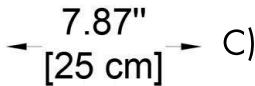

FIXTURE TYPE: _____

PROJECT NAME: _____

NOTES:

HOW TO ORDER:

CODE:

Example: CODE: BB-AMA060-SD	BB-AMA060-SD

1 DIMENSIONS:

- A) Diameter - Ø: 14,17" (36 cm)
- B) Height - H: 23,62" (60 cm)
- C) Length - L: 7,87" (25 cm)

2 LIGHT SOURCE:

E26 / 1 x max. 5W / 110-277V

3 FINISH OPTIONS:

Light White ☐

4 WIRING:

Transparent cable + inline cord switch on/off

(Length: 5 ft)

5 WEIGHT:

7,7 lb

6 FINISH OPTIONS (NON-ILLUMINATED):

STANDARD COLOURS:

- -MW Milky White ☐
- -JB Jet Black ☐
- -EG Elephant Grey ☐
- -CB Chocolate Brown ☐
- -AG Argil Grey ☐
- -DG Dove Grey ☐
- -PB Powder Blue ☐
- -MG Malva Green ☐
- -LG Lime Green ☐
- -SY Saffron Yellow ☐
- -PO Pumpkin Orange ☐
- -FR Flame Red ☐
- -SF Sweet Fuchsia ☐

THINK BOLLARD - THINK BULLARD

sales@gordonbullard.com
www.bullardbollards.com
1-877-964-4646

991 South Gull Lake Dr
Richland, MI 49083
USA