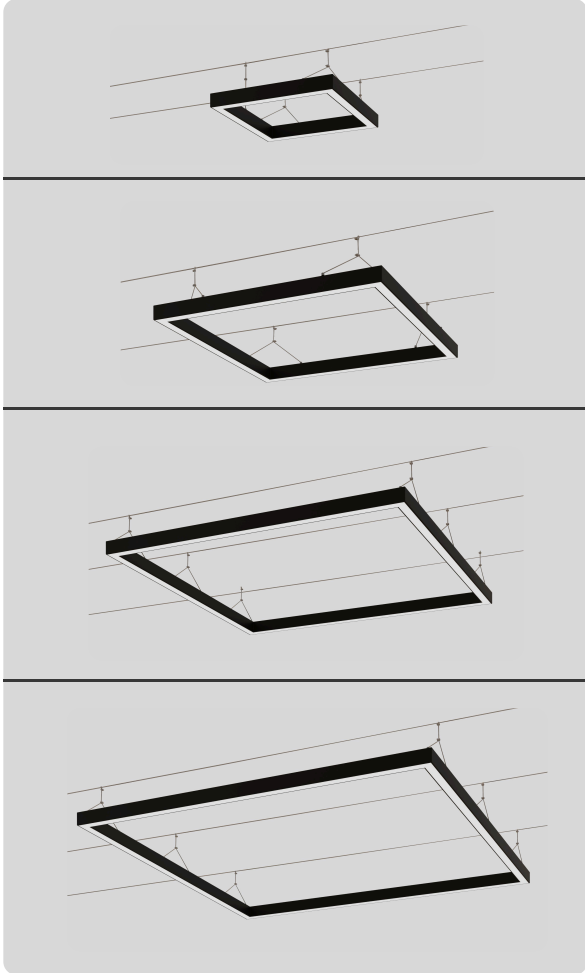

FIXTURE TYPE: _____

PROJECT NAME: _____

HOW TO ORDER:

CODE:

Example:

CODE: BB-P377-24-GL-S24-CSS-CR8-K27-DIM-WH-WH-WH-RE

BB-P377-24-GL-
S24-CSS-CR8-K27-
DIM-WH-WH-WH-
RE

6 DIMMING OPTIONS:

- -NON Non-Dimmable
- -DIM 0-10V
- -DALI DALI
- -CAS Casambi
- -LUT Lutron

7 BODY FINISH:

- -WH White
- -BL Black
- -CUS Custom RAL on request

8 CANOPY FINISH:

- -WH White
- -BL Black
- -CUS Custom RAL on request

9 CORD FINISH:

- -WH White
- -BL Black
- -CUS Custom RAL on request

10 OPTIONAL CONTROL FEATURES:

- -RE Remote Emergency
- -OS Occupancy Sensor
- -DS Daylight Sensor/Light Harvesting

THINK BOLLARD - THINK BULLARD

sales@gordonbullard.com
www.bullardbollards.com
1-877-964-4646

991 South Gull Lake Dr
Richland, MI 49083
USA