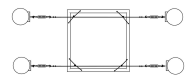

2"

3 INSTALLATION AND CANOPY TYPE:

-CSS

-CCW

-CCP

central standard
suspension mount

catenary cable
mounting wall system

catenary cable
mounting pole system