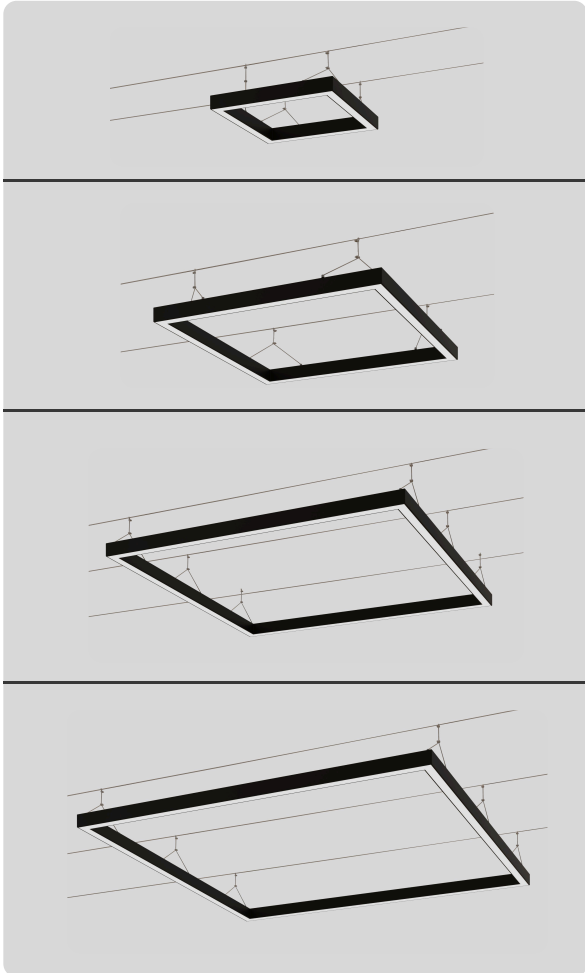

FIXTURE TYPE: _____

PROJECT NAME: _____

HOW TO ORDER:

CODE:

Example:

CODE: BB-P377-24-GL-S24-CSS-CR8-K27-DIM-WH-WH-WH-RE

BB-P377-24-GL-
S24-CSS-CR8-K27-
DIM-WH-WH-WH-
RE

1

MODELS:

-S24

- A) Length - L: 24" (60.96 cm)
- B) Width - W: 24" (60.96 cm)
- C) Height - H: 2.5" (6.35 cm)

LIGHT SOURCE:

26W / 2,166 lm

-S42

- A) Length - L: 42" (106.68 cm)
- B) Width - W: 42" (106.68 cm)
- C) Height - H: 2.5" (6.35 cm)

LIGHT SOURCE:

45W / 3,735 lm

-S60

- A) Length - L: 60" (152.4 cm)
- B) Width - W: 60" (152.4 cm)
- C) Height - H: 2.5" (6.35 cm)

LIGHT SOURCE:

65W / 5,416 lm

-S72

- A) Length - L: 72" (182.88 cm)
- B) Width - W: 72" (182.88 cm)
- C) Height - H: 2.5" (6.35 cm)

LIGHT SOURCE:

78W / 6,500 lm

THINK BOLLARD - THINK BULLARD

sales@gordonbullard.com

www.bullardbollards.com

1-877-964-4646

991 South Gull Lake Dr

Richland, MI 49083

USA