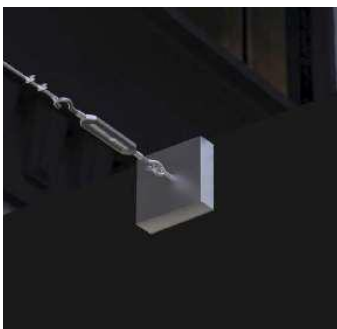

MATERIAL:

Patented aluminum extruded and welded 6061-T6 aluminum Dual Ring Design allowing for no visible fasteners from human eyes when installed.

OPTICS:

Machined formed and welded satin PMMA diffuser integrated into optimized light chamber design for dot-less uniform lighting. High transmissivity PMMA (<90%) to maximize light output. Available in 2700K, 3000K, 3500K, 4000K, RGB and RGBW as well as custom request color temperatures with smooth, dot free illumination

PROJECT NAME: _____

HOW TO ORDER:

CODE:

Example:

CODE: BB-P377-24-GL-S24-CSS-CR8-K27-DIM-WH-WH-WH-RE

BB-P377-24-GL-
S24-CSS-CR8-K27-
DIM-WH-WH-WH-
RE

MOUNTING ACCESSORIES CHART

High quality stainless steel M12*L200
Wire rope tightener

M20 High quality metal custom-made rings

∅220*T2.0 High quality stainless steel
custom-made wall box /Black

∅200 High quality metal custom-made wallboard

∅250 High quality stainless steel custom-
made embedded parts