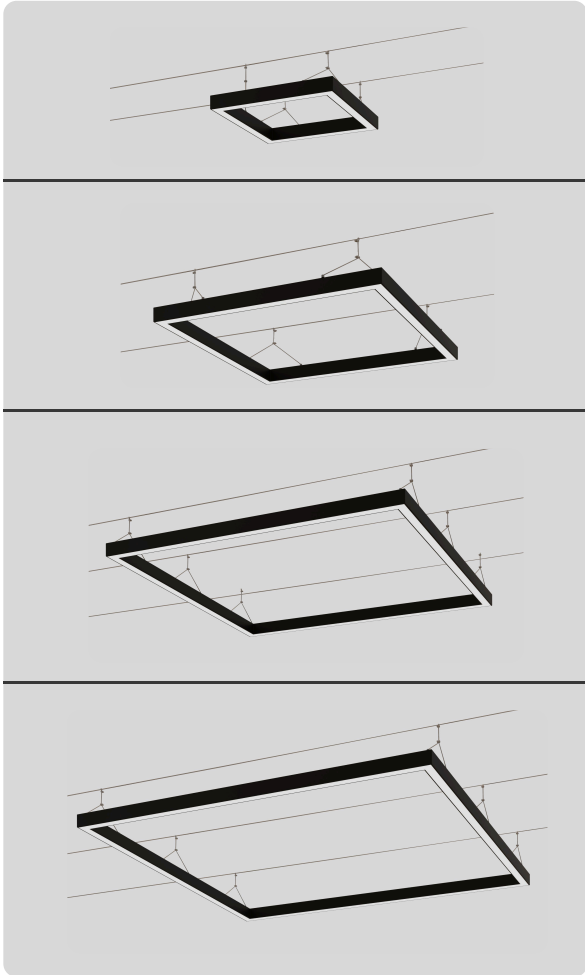

FIXTURE TYPE: _____

PROJECT NAME: _____

HOW TO ORDER:

CODE:

Example:
CODE: BB-P377-24-GL-S24-CSS-CR8-K27-DIM-WH-WH-WH-RE

BB-P377-24-GL-
S24-CSS-CR8-K27-
DIM-WH-WH-WH-
RE

2 PROFILE WIDTH:

2"

3 INSTALLATION AND CANOPY TYPE:

-CSS

-CCW

-CCP

central standard
suspension mount

catenary cable
mounting wall system

catenary cable
mounting pole system

4 LED CRI:

-CR8 CRI80

-CR9 CRI90

5 SPECIFY CCT (DIRECT):

-K27 2700K

-K30 3000K

-K35 3500K

-K40 4000K

-K50 5000K

-RBG RGB / RGBW

THINK BOLLARD - THINK BULLARD

sales@gordonbullard.com

www.bullardbollards.com

1-877-964-4646

991 South Gull Lake Dr

Richland, MI 49083

USA