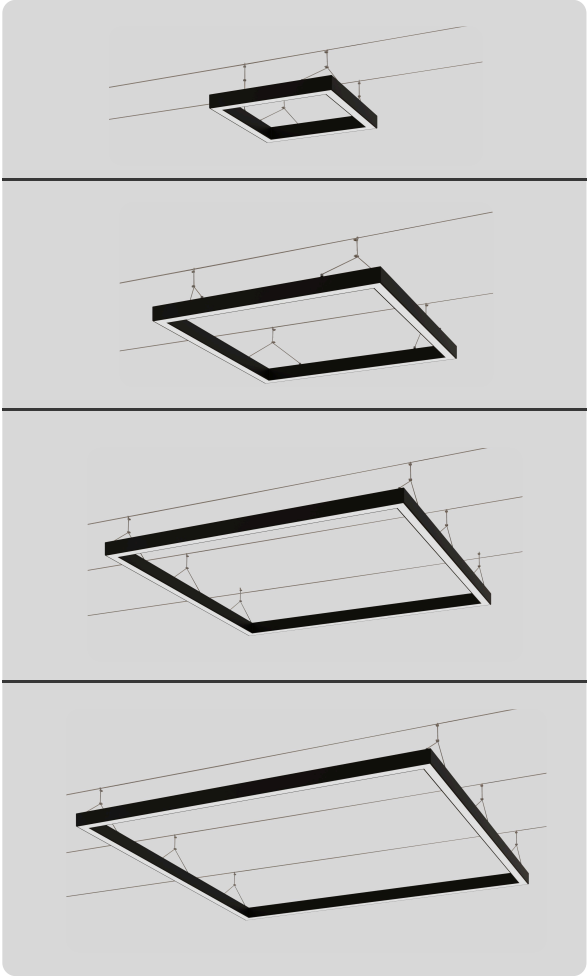

**BULLARD
BOLLARDS**
Think Bollard Think Bullard

FRUIT SQUARE OUTDOOR PENDANT

FIXTURE TYPE: _____

PROJECT NAME: _____

NOTES:

GENERAL INFORMATION:

The FRUIT SQUARE OUTDOOR provides an unmatched value cost proposition in 4 standard sizes, ranging from 24 to 72 inches. It features direct lighting with color temperature options ranging from 3000K to 5000K. The fixture comes with two standard canopy and mounting options. The housing is constructed with full aluminum, offering standard powder coating in black or white, along with customizable RAL options. The comprehensive collection also includes optional Emergency Backup kits, Motion, Occupancy, and Light Harvesting control interfaces.

MATERIAL:

Patented aluminum extruded and welded 6061-T6 aluminum Dual Ring Design allowing for no visible fasteners from human eyes when installed.

OPTICS:

Machined formed and welded satin PMMA diffuser integrated into optimized light chamber design for dot-less uniform lighting. High transmissivity PMMA (<90%) to maximize light output. Available in 2700K, 3000K, 3500K, 4000K, RGB and RGBW as well as custom request color temperatures with smooth, dot free illumination

1

MODELS:

-S24

- A) Length - L: 24" (60.96 cm)
- B) Width - W: 24" (60.96 cm)
- C) Height - H: 2.5" (6.35 cm)

LIGHT SOURCE:

26W / 2,166 lm

-S42

- A) Length - L: 42" (106.68 cm)
- B) Width - W: 42" (106.68 cm)
- C) Height - H: 2.5" (6.35 cm)

LIGHT SOURCE:

45W / 3,735 lm

-S60

- A) Length - L: 60" (152.4 cm)
- B) Width - W: 60" (152.4 cm)
- C) Height - H: 2.5" (6.35 cm)

LIGHT SOURCE:

65W / 5,416 lm

-S72

- A) Length - L: 72" (182.88 cm)
- B) Width - W: 72" (182.88 cm)
- C) Height - H: 2.5" (6.35 cm)