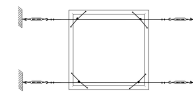

1

MODELS:

-S24

- A) Length - L: 24" (60.96 cm)
- B) Width - W: 24" (60.96 cm)
- C) Height - H: 2.5" (6.35 cm)

LIGHT SOURCE:

26W / 2,166 lm

-S42

- A) Length - L: 42" (106.68 cm)
- B) Width - W: 42" (106.68 cm)
- C) Height - H: 2.5" (6.35 cm)

2"

3 INSTALLATION AND CANOPY TYPE:

-CSS

-CCW

-CCP

central standard
suspension mount

catenary cable
mounting wall system

catenary cable
mounting pole system