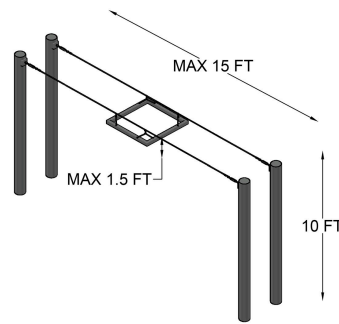

1

MODELS:

-S24

- A) Length - L: 24" (60.96 cm)
- B) Width - W: 24" (60.96 cm)
- C) Height - H: 2.5" (6.35 cm)

LIGHT SOURCE:

26W / 2,166 lm

-S42

- A) Length - L: 42" (106.68 cm)
- B) Width - W: 42" (106.68 cm)
- C) Height - H: 2.5" (6.35 cm)

sales@gordonbullard.com
www.bullardbollards.com
1-877-964-4646

991 South Gull Lake Dr
Richland, MI 49083
USA

FIXTURE TYPE: _____

PROJECT NAME: _____

HOW TO ORDER:

CODE:

Example:

CODE: BB-P377-24-GL-S24-CSS-CR8-K27-DIM-WH-WH-WH-RE

BB-P377-24-GL-
S24-CSS-CR8-K27-
DIM-WH-WH-WH-
RE

INSTALLATION OPTIONS DETAILED OVERVIEW

The FRUIT SQUARE Outdoor is designed for versatile installation, offering the option to be mounted with either a canopy or a catenary system. Available for individual purchase as single pendants or in grouped configurations of two, three, or five fixtures with various sizes, custom cluster arrangements can also be tailored through consultation with the factory for personalized designs.

Installation of square for the sizes: 2ft 3ft 4ft

Installation of square for the sizes: 5ft 6ft

Fastening squares to the poles for the sizes: 2ft 3ft 4ft

Fastening squares to the poles for the sizes: 5ft 6ft