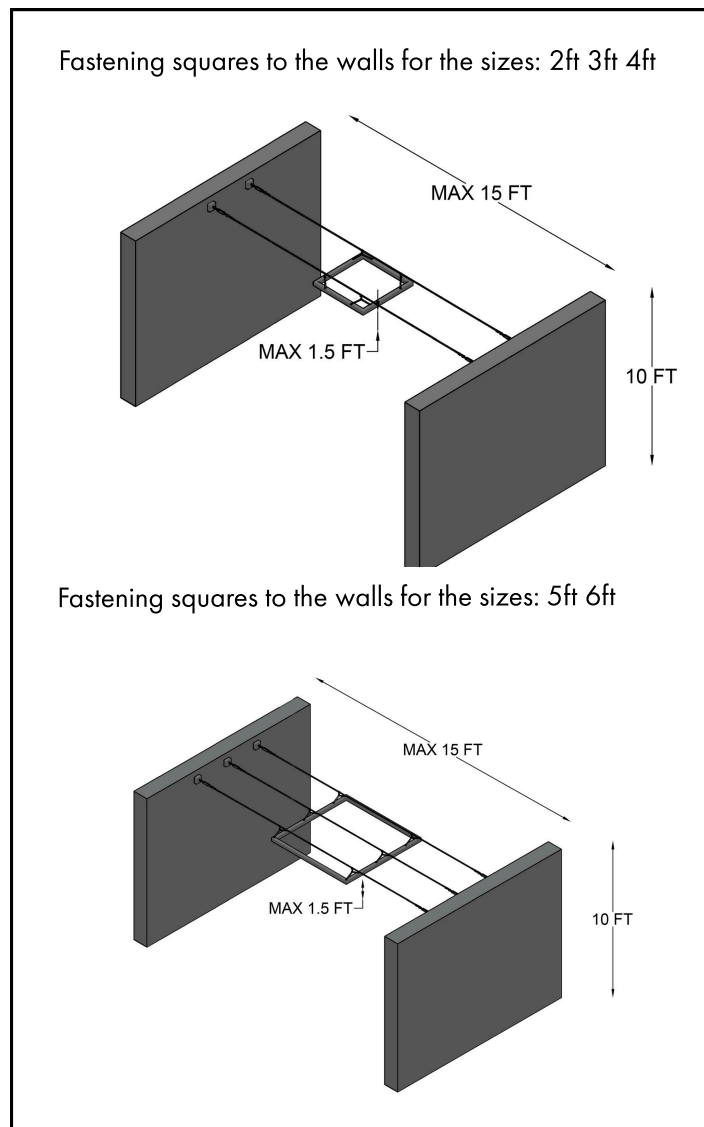

1

MODELS:

-S24

- A) Length - L: 24" (60.96 cm)
- B) Width - W: 24" (60.96 cm)
- C) Height - H: 2.5" (6.35 cm)

LIGHT SOURCE:

26W / 2,166 lm

-S42

- A) Length - L: 42" (106.68 cm)
- B) Width - W: 42" (106.68 cm)
- C) Height - H: 2.5" (6.35 cm)

Installation of square for the sizes: 2ft 3ft 4ft

Installation of square for the sizes: 5ft 6ft

Fastening squares to the poles for the sizes: 2ft 3ft 4ft

Fastening squares to the poles for the sizes: 5ft 6ft

PROJECT NAME: _____

HOW TO ORDER:

CODE:

Example:

CODE: BB-P377-24-GL-S24-CSS-CR8-K27-DIM-WH-WH-WH-RE

BB-P377-24-GL-
S24-CSS-CR8-K27-
DIM-WH-WH-WH-
RE

INSTALLATION OPTIONS DETAILED OVERVIEW

The FRUIT SQUARE Outdoor is designed for versatile installation, offering the option to be mounted with either a canopy or a catenary system. Available for individual purchase as single pendants or in grouped configurations of two, three, or five fixtures with various sizes, custom cluster arrangements can also be tailored through consultation with the factory for personalized designs.