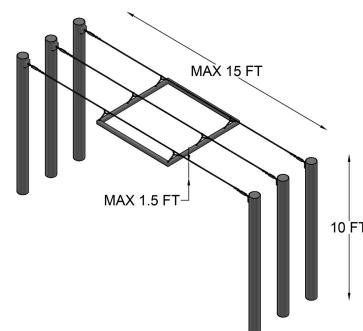

BB-P377-24-GL-
S24-CSS-CR8-K27-
DIM-WH-WH-WH-
RE

INSTALLATION OPTIONS DETAILED OVERVIEW

The FRUIT SQUARE Outdoor is designed for versatile installation, offering the option to be mounted with either a canopy or a catenary system. Available for individual purchase as single pendants or in grouped configurations of two, three, or five fixtures with various sizes, custom cluster arrangements can also be tailored through consultation with the factory for personalized designs.

Installation of square for the sizes: 2ft 3ft 4ft

Installation of square for the sizes: 5ft 6ft

Fastening squares to the poles for the sizes: 2ft 3ft 4ft

Fastening squares to the poles for the sizes: 5ft 6ft

THINK BOLLARD - THINK BULLARD

sales@gordonbullard.com

www.bullardbollards.com

1-877-964-4646

991 South Gull Lake Dr

Richland, MI 49083

USA

FIXTURE TYPE: _____