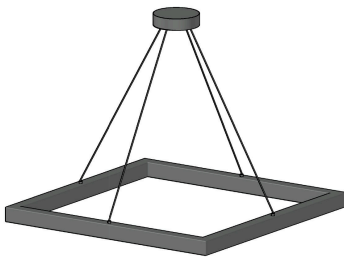

sales@gordonbullard.com
www.bullardbollards.com
1-877-964-4646

991 South Gull Lake Dr
Richland, MI 49083
USA

FIXTURE TYPE: _____

PROJECT NAME: _____

HOW TO ORDER:

CODE:

Example:

CODE: BB-P377-24-GL-S24-CSS-CR8-K27-DIM-WH-WH-WH-RE

BB-P377-24-GL-
S24-CSS-CR8-K27-
DIM-WH-WH-WH-
RE

INSTALLATION OPTIONS DETAILED OVERVIEW

The FRUIT SQUARE Outdoor is designed for versatile installation, offering the option to be mounted with either a canopy or a catenary system. Available for individual purchase as single pendants or in grouped configurations of two, three, or five fixtures with various sizes, custom cluster arrangements can also be tailored through consultation with the factory for personalized designs.

Installation of square for the sizes: 2ft 3ft 4ft

Installation of square for the sizes: 5ft 6ft

Fastening squares to the poles for the sizes: 2ft 3ft 4ft

Fastening squares to the poles for the sizes: 5ft 6ft