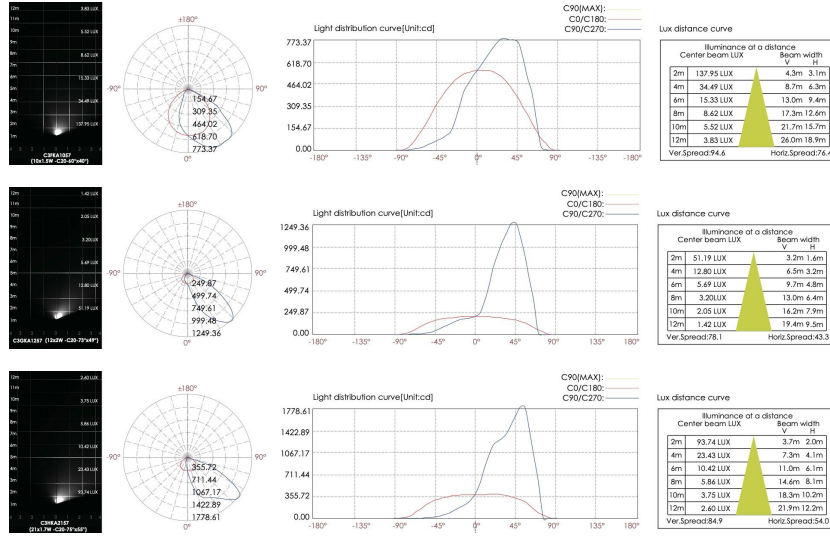

8 PHOTOMETRIC INFO:

sales@gordonbullard.com
www.bullardbollards.com
1-877-964-4646

991 South Gull Lake Dr
Richland, MI 49083
USA