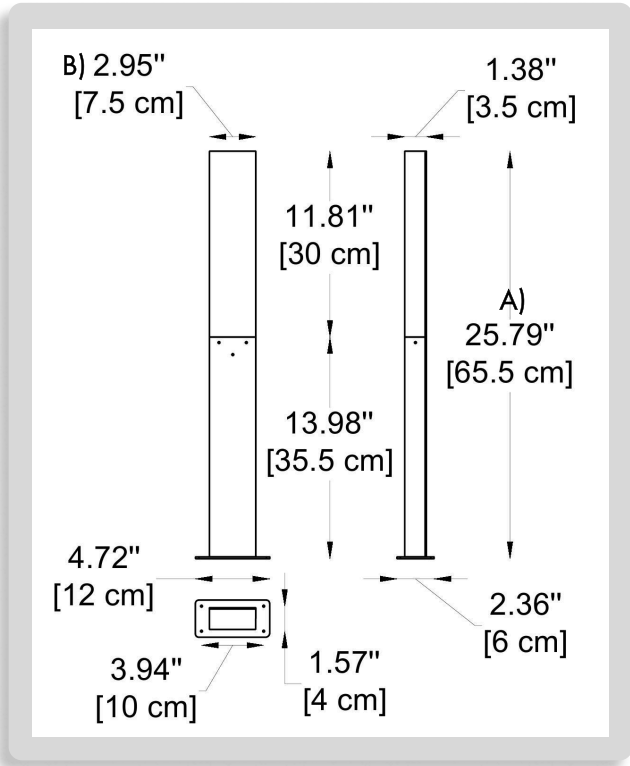

HOW TO ORDER:

CODE:

Example:
CODE: BB-7685-BL-A-DIM-WH

BB-7685-BL-A-DIM-WH

1 DIMENSIONS

A) Height - H: 25.79" (65 cm)
B) Length - L: 2.95" (7.5 cm)
C) Width - W: 1.38" (3.5 cm)

2 LIGHT SOURCE:

-W8 LED / 8W / 660 lm / CRI 80
-W14 LED / 14W / 1150 lm / CRI 80
-CUS Custom on request*