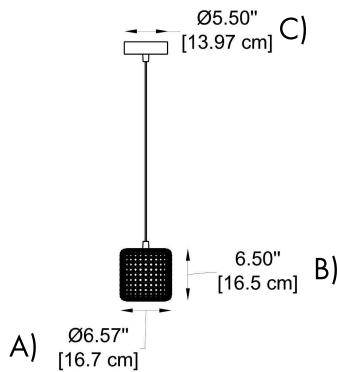

FIXTURE TYPE: _____

PROJECT NAME: _____

HOW TO ORDER:

CODE:

Example:
CODE: BB-SGB-GL-S-L1-27K-DIM-BL

BB-SGB-GL-S-
L1-27K-DIM-BL

1 MODELS:

-S

DIMENSIONS:

A) Diameter - Ø: 6.57" (16.7 cm)
B) Height - H: 6.5" (16.5 cm)
C) Canopy - Ø: 5.5" (14 cm)

-M

DIMENSIONS:

A) Diameter - Ø: 12.4" (31.5 cm)
B) Height - H: 18" (45.7 cm)
C) Canopy - Ø: 5.5" (14 cm)

-L

DIMENSIONS:

A) Diameter - Ø: 23.6" (60 cm)
B) Height - H: 22.44" (57 cm)
C) Canopy - Ø: 5.5" (14 cm)

2 LIGHT SOURCE:

-L1 LED / 6W / 420 lm
-L2 LED / 8W / 560 lm
-L3 LED / 12W / 840 lm
-L4 LED / 18W / 1260 lm

3 CCT:

-27K 2700K
-30K 3000K
-40K 4000K

THINK BOLLARD - THINK BULLARD

sales@gordonbullard.com
www.bullardbollards.com
1-877-964-4646

991 South Gull Lake Dr
Richland, MI 49083
USA