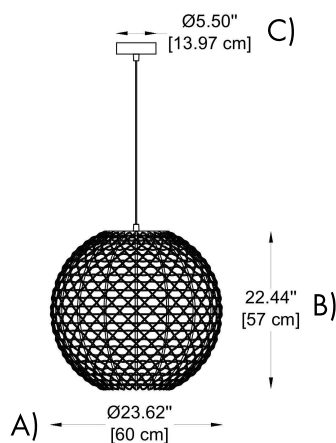

FIXTURE TYPE: _____

PROJECT NAME: _____

HOW TO ORDER:

CODE:

Example:
CODE: BB-SGB-GL-S-L1-27K-DIM-BL

BB-SGB-GL-S-
L1-27K-DIM-BL

1 MODELS:

-S

DIMENSIONS:

A) Diameter - Ø: 6.57" (16.7 cm)
B) Height - H: 6.5" (16.5 cm)
C) Canopy - Ø: 5.5" (14 cm)

-M

DIMENSIONS:

A) Diameter - Ø: 12.4" (31.5 cm)
B) Height - H: 18" (45.7 cm)
C) Canopy - Ø: 5.5" (14 cm)

-L

DIMENSIONS:

A) Diameter - Ø: 23.6" (60 cm)
B) Height - H: 22.44" (57 cm)
C) Canopy - Ø: 5.5" (14 cm)

2 LIGHT SOURCE:

-L1 LED / 6W / 420 lm
-L2 LED / 8W / 560 lm
-L3 LED / 12W / 840 lm
-L4 LED / 18W / 1260 lm

3 CCT:

-27K 2700K
-30K 3000K
-40K 4000K

THINK BOLLARD - THINK BULLARD

sales@gordonbullard.com
www.bullardbollards.com
1-877-964-4646

991 South Gull Lake Dr
Richland, MI 49083
USA