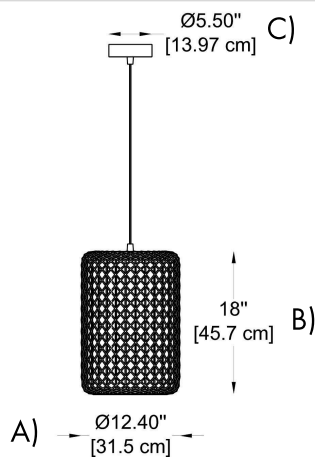

FIXTURE TYPE: _____

PROJECT NAME: _____

HOW TO ORDER:

CODE:

Example:
CODE: BB-SGB-GL-S-L1-27K-DIM-BL

BB-SGB-GL-S-
L1-27K-DIM-BL

1 MODELS:

-S

DIMENSIONS:

A) Diameter - Ø: 6.57" (16.7 cm)
B) Height - H: 6.5" (16.5 cm)
C) Canopy - Ø: 5.5" (14 cm)

-M

DIMENSIONS:

A) Diameter - Ø: 12.4" (31.5 cm)
B) Height - H: 18" (45.7 cm)
C) Canopy - Ø: 5.5" (14 cm)

-L

DIMENSIONS:

A) Diameter - Ø: 23.6" (60 cm)
B) Height - H: 22.44" (57 cm)
C) Canopy - Ø: 5.5" (14 cm)

2 LIGHT SOURCE:

-L1 LED / 6W / 420 lm
-L2 LED / 8W / 560 lm
-L3 LED / 12W / 840 lm
-L4 LED / 18W / 1260 lm

3 CCT:

-27K 2700K
-30K 3000K
-40K 4000K

THINK BOLLARD - THINK BULLARD

sales@gordonbullard.com
www.bullardbollards.com
1-877-964-4646

991 South Gull Lake Dr
Richland, MI 49083
USA