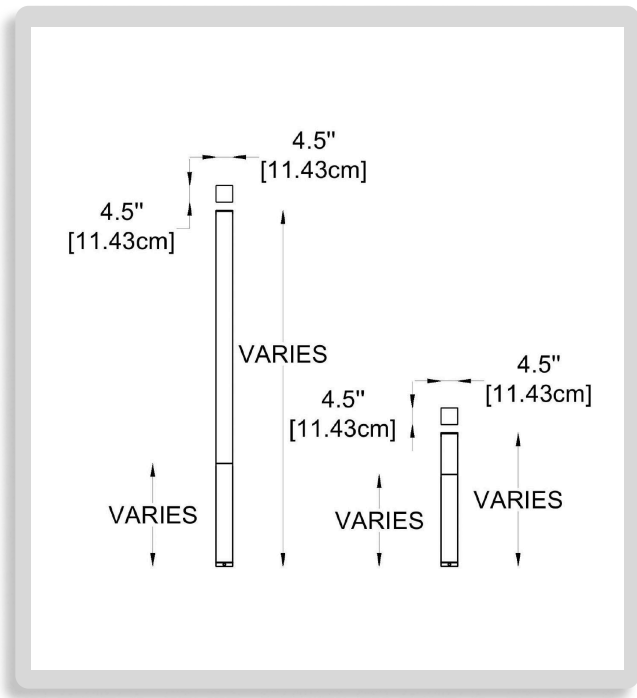

FIXTURE TYPE: _____

PROJECT NAME: _____

LED
IP65

LUTRON
CASAMBI

HOW TO ORDER: CODE:

Example:
CODE: BB-RIN-BL-H1-BW1-L1-LT1-LD1-K30-B1-C1-DIM-WH

BB-RIN-BL-H1-BW1-L1-LT1-LD1-K30-B1-C1-DIM-WH

10 DIMMING OPTIONS:

- -NON NON-Dimmable
- -DIM 0-10V
- -CAS Casambi
- -LUT Lutron
- -DAL Dali

11 FINISH OPTIONS:

- -WH White (RAL 9010)
- -BL Black (RAL 9005)
- -BR Bronze (RAL 8004)
- -LG Light Grey (RAL 7047)
- -DK Dark Grey (RAL 7021)
- -CUS Custom on request*

THINK BOLLARD - THINK BULLARD

sales@gordonbullard.com
www.bullardbollards.com
1-877-964-4646

991 South Gull Lake Dr
Richland, MI 49083
USA