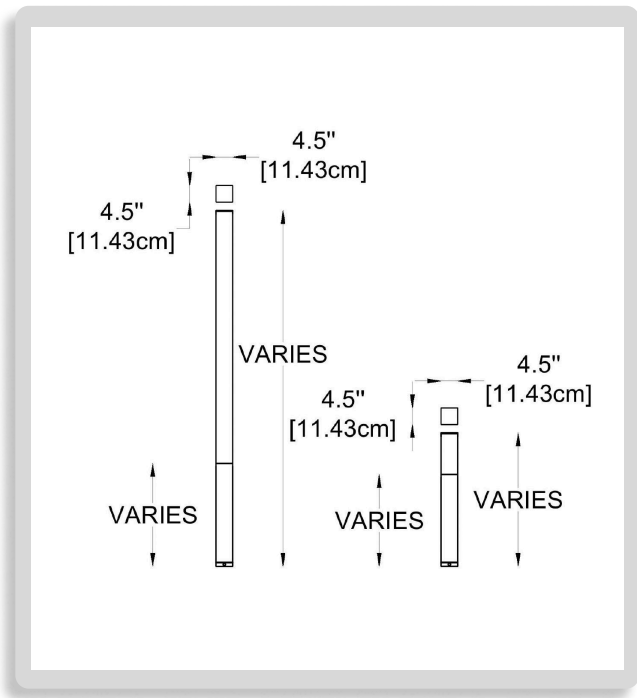

FIXTURE TYPE: _____

PROJECT NAME: _____

LED
IP65

OLUTRON
CASAMBI

HOW TO ORDER: CODE:

Example:
CODE: BB-RIN-BL-H1-BW1-L1-LT1-LD1-K30-B1-C1-DIM-WH

BB-RIN-BL-H1-BW1-L1-LT1-LD1-K30-B1-C1-DIM-WH

4 LENS TYPE:

- -LT1 Standard Clear
- -LT2 Frosted acrylic

5 LIGHT DISTRIBUTION:

- -LD1 180°
- -LD2 360°

6 LIGHT SOURCE:

LED / 700 lm / CRI 90 / 110-277V

7 CCT & LUMENS:

- -K30 3000K
- -K40 4000K
- -K50 5000K
- -RGB RGB

8 LIGHT SOURCE OUTPUT BOLLARD:

- -B1 15 W / 396 lm
- -B2 20 W / 580 lm
- -B3 25 W / 590 lm
- -B4 25 W / 880 lm
- -B5 30 W / 1200 lm

9 LIGHT SOURCE OUTPUT COLUMN:

- -C1 20 W / 970 lm
- -C2 30 W / 1200 lm
- -C3 35 W / 1400 lm
- -C4 40 W / 1780 lm
- -C5 45 W / 2600 lm
- -C6 55 W / 3200 lm 65
- -C7 W / 3810 lm

THINK BOLLARD - THINK BULLARD

sales@gordonbullard.com
www.bullardbollards.com
1-877-964-4646

991 South Gull Lake Dr
Richland, MI 49083
USA