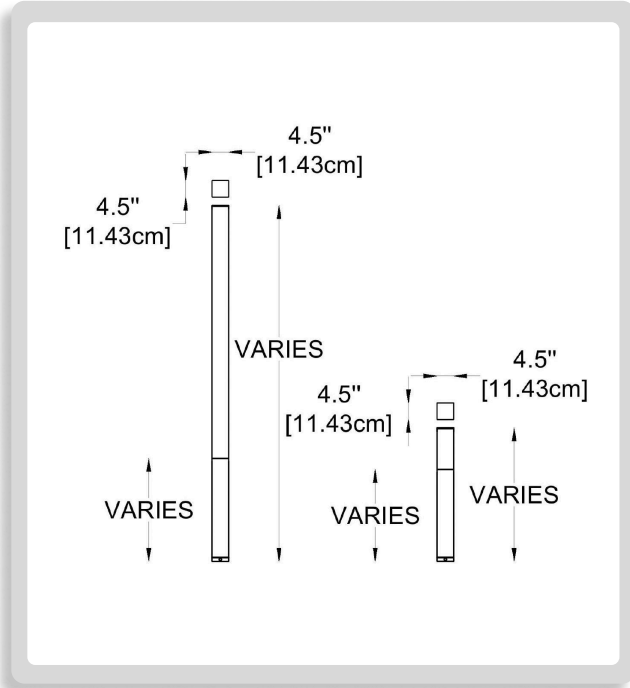

PROJECT NAME: \_\_\_\_\_

**HOW TO ORDER:**

**CODE:**

Example:  
CODE: BB-RIN-BL-H1-BW1-L1-LT1-LD1-K30-B1-C1-DIM-WH

BB-RIN-BL-H1-BW1-L1-LT1-LD1-K30-B1-C1-DIM-WH

**1 HEIGHT:**

- H1 H: 24" (60.96 cm)
- H2 H: 36" (91.44 cm)
- H3 H: 45" (114.3 cm)
- H4 H: 48" (121.92 cm)
- H5 H: 56" (142.24 cm)
- H6 H: 62" (157.48 cm)
- H7 H: 80" (203.2 cm)
- H8 H: 120" (304.8 cm)
- H9 H: 144" (365.76 cm)
- CUS Custom on request\*

**2 BODY WIDTH:**

- BW1 W: 6" (15 cm)
- BW2 W: 8" (20 cm)
- BW3 W: 10" (25 cm)
- BW4 W: 12" (30 cm)
- BWC CUS\*

**3 LENS:**

- L1 H: 2" (5.08 cm)
- L2 H: 4" (10.16 cm)
- L3 H: 5" (12.7 cm)
- L4 H: 6" (15.24 cm)
- L5 H: 8" (20.32 cm)
- L6 H: 12" (30.48 cm)
- L7 H: 16" (40.64 cm)
- L8 H: 18" (45.72 cm)
- L9 H: 24" (60.96 cm)
- L10 H: 36" (91.44 cm)
- L11 H: 48" (121.92 cm)
- L12 H: 64" (162.56 cm)
- L13 H: 84" (213.36 cm)
- CUS Custom on request\*