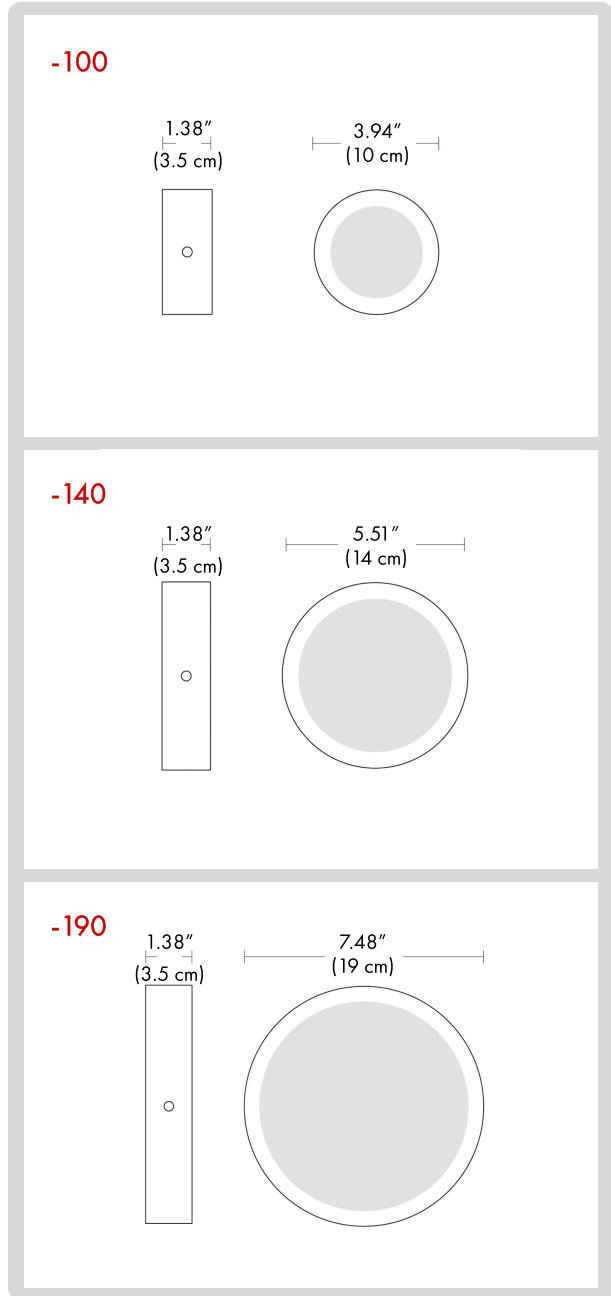

FIXTURE TYPE: _____

PROJECT NAME: _____

HOW TO ORDER:

CODE:

**Example:
CODE: BB-1385.00CAXW-GH-100-DIM-19**

BB-1385.00CAXW
-GH-100-DIM-19

2 DIMMING OPTIONS:

- -NON NON-Dimmable
- -DIM 0-10V
- -CAS Casambi
- -DALI Dali

3 FINISH OPTIONS:

- -01 White matt
- -02 Black matt
- -05 Anthracite grey matt
- -19 Light grey matt
- -26 Bronze
- -45 Corten matt
- -62 Antique grey matt
- -65 Blue matt
- -80 Sand matt
- -83 Green matt

3 FINISH OPTIONS:

-AC502 Rough-in housing 5

-AC503 Wall recessed rough-in housing 503