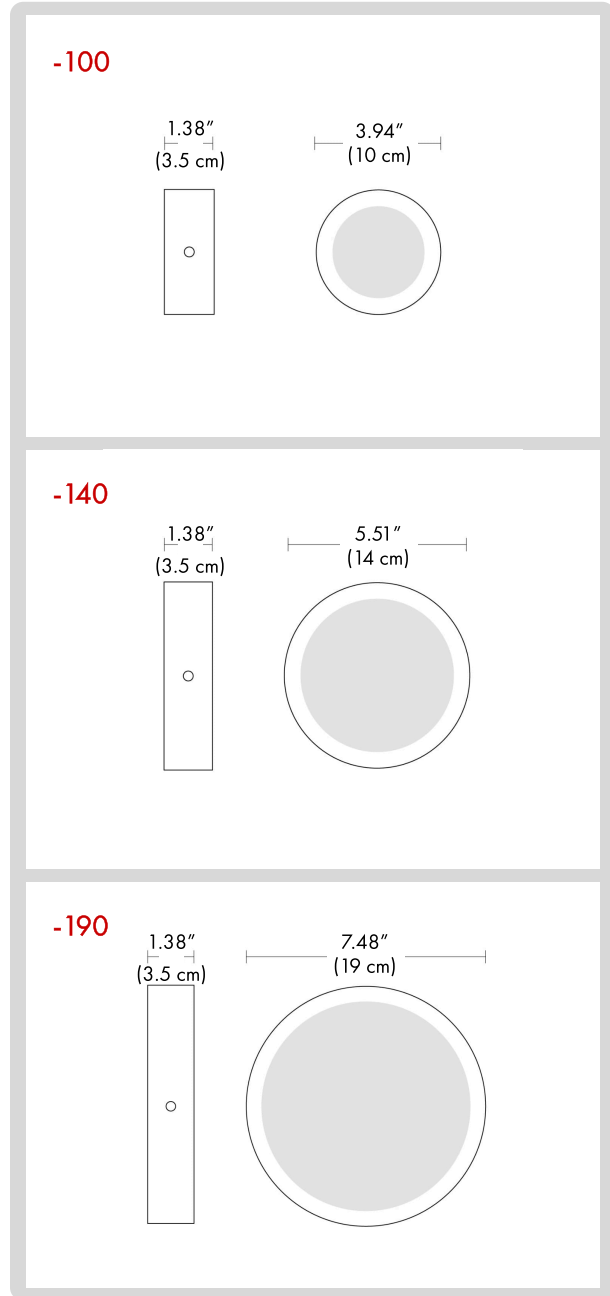

50 cm

**BEAM ANGLE / LIGHT DISTRIBUTION / BEAM DIRECTIONABILITY:**

114° Symmetrical medium flood (15° - 45°) Fixed optics

**DIFFUSER MATERIAL / DIFFUSER FINISH:**

Tempered glass 5mm / Diffuser finish Opal

**CODE:**

**Example:  
CODE: BB-1385.00CAXW-GH-100-DIM-19**

BB-1385.00CAXW  
-GH-100-DIM-19

**1 MODELS:**

**-100**

DIMENSIONS:

Diameter - Ø: 3.94" (10 cm)

Depth - P: 1.38" (3.5 cm)

LIGHT SOURCE:

**-L1** LED / 1 x 7W / 3000K / 1 x 850 lm / 110-277V

**-L2** LED / 1 x 7W / 4000K / 1 x 900 lm / 110-277V

BEAM ANGLE: 114°

**-140**

DIMENSIONS:

Diameter - Ø: 5.51" (14 cm)

Depth - P: 1.38" (3.5 cm)

LIGHT SOURCE:

**-L1** LED / 1 x 12W / 3000K / 1 x 1300 lm / 110-277V

**-L2** LED / 1 x 12W / 4000K / 1 x 1400 lm / 110-277V

BEAM ANGLE: 114°

**-190**

DIMENSIONS:

Diameter - Ø: 7.48" (19 cm)

Depth - P: 1.38" (3.5 cm)