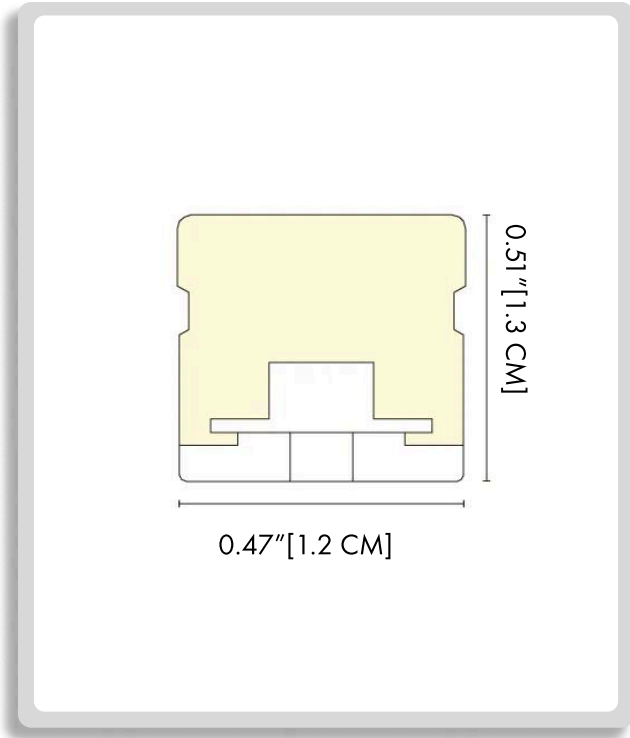

FIXTURE TYPE: _____

PROJECT NAME: _____

HOW TO ORDER:

CODE:

Example:
CODE: BB-SLWLPF-CL-AF1-SLPF-CL-G1-AS-AFS(T)2020A5-1000

BB-SLWLPF-CL-AF1-SLPF-CL-G1-AS-AFS(T)2020A5-1000

1 DIMENSIONS:

A) Length - L: 0.51" (1.3 cm)
B) Height - H: 0.47" (1.2 cm)

2 LIGHT SOURCE:

-AF1-SLSG-CL

	CCT	CRI	INPUT VOLTAGE	RATED CURRENT (A/m)	RATED POWER	MAXIMUM POWER	LUMENS
G1	G	/	24V	0.4 (0.12A/ft)	10 (3.05W/ft)	11 (3.35W/ft)	/
B1	B						

STANDARD LENGTH	REMARK
10000mm (32.81ft)	16LED/50mm

-AF2-SLSG-CL

	CCT	COLOR RANGE	CRI	INPUT VOLTAGE	RATED CURRENT (A/m)	RATED POWER	MAXIMUM POWER	LUMENS
27K	2700 K	2600-2830K	>90	24V	0.2 (0.06A/ft)	5 (1.53W/ft)	5.5 (1.68W/ft)	360(110LM/ft)
30K	3000 K	2920-3170K						370(113LM/ft)
40K	4000 K	3770-4220K			415(127LM/ft)			
D27K	2700 K	2600-2830K			0.4 (0.12A/ft)	10 (3.05W/ft)	11 (3.35W/ft)	667(203LM/ft)
D30K	3000 K	2920-3170K						752(229LM/ft)
D40K	4000 K	3770-4220K						824(251LM/ft)

STANDARD LENGTH	REMARK
15000mm (49.21ft)	16LED/50mm
10000mm (32.81ft)	

THINK BOLLARD - THINK BULLARD

sales@gordonbullard.com
www.bullardbollards.com
1-877-964-4646

991 South Gull Lake Dr
Richland, MI 49083
USA