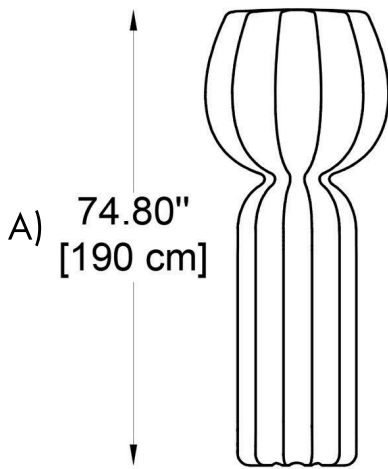

WEIGHT:

48,5 lb

CRI:

90

LOCATION:

Outdoor

THINK BOLLARD - THINK BULLARD

sales@gordonbullard.com

HOW TO ORDER:

CODE:

Example:
CODE: BB-CUC-SD-LW-30K-DIM

BB-CUC-SD-
LW-30K-DIM

1 DIMENSIONS:

A) Height - H: 74,80" (190 cm)
B) Diameter - Ø: 30,31" (77 cm)

2 LIGHT SOURCE:

LED TUBE / 28W / 110-277V / 2800 lm

**Example:
CODE: BB-CUC-SD-LW-30K-DIM**

**BB-CUC-SD-
LW-30K-DIM**

ACCESSORIES: (not-included)

CODE: -CUZ191

ANTI-ROLL BASE

Material - Stainless steel

Dimensions:

Ø: 0.2" (0,5 cm)