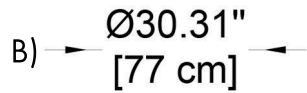

HOW TO ORDER:

CODE:

Example:
CODE: BB-CUC-SD-LW-30K-DIM

BB-CUC-SD-
LW-30K-DIM

1 DIMENSIONS:

A) Height - H: 74,80" (190 cm)
B) Diameter - Ø: 30,31" (77 cm)

2 LIGHT SOURCE:

LED TUBE / 28W / 110-277V / 2800 lm