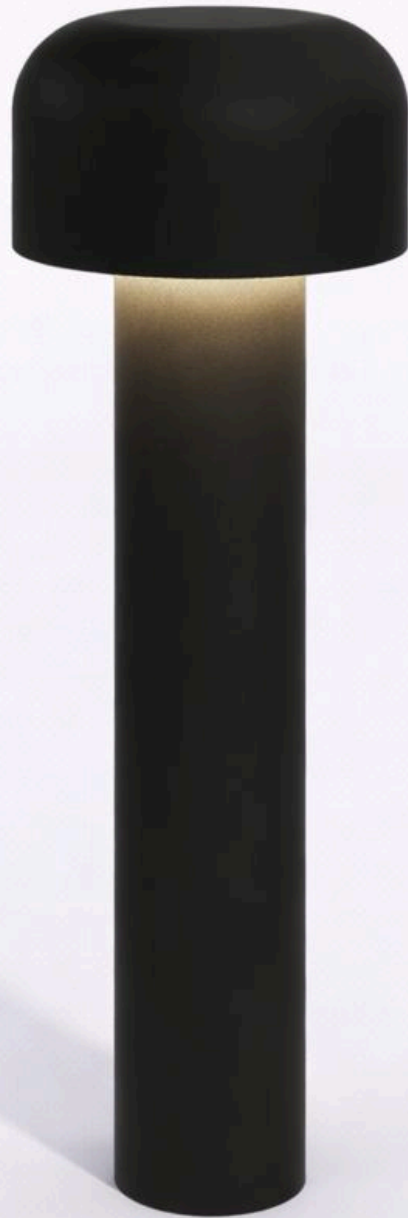

**BULLARD
BOLLARDS**
Think Bollard Think Bullard

FORTO
BB-DHD6127-GLC

FIXTURE TYPE: _____

PROJECT NAME: _____

GENERAL INFORMATION:

The FORTO (Economy Grade) Bollard is a compact and robust outdoor lighting fixture designed to deliver reliable performance with a minimalist modern aesthetic. Its clean cylindrical body paired with a rounded head creates a simple yet effective design suitable for pathways, driveways, gardens, and commercial landscapes.

FIXTURE TYPE:

Bollard

VOLTAGE:

110-277V

MATERIAL:

Aluminum

COATING:

Anti-corrosion and UV-proof powder coating

DIFFUSER:

Frosted PC

REFLECTOR:

Professional optical reflector

IP RATING:

IP 65

DRIVER POSITION:

Integral

- A) Upper Diameter - Ø: 5" (12.6 cm)
- B) Lower Diameter - Ø: 2.36" (6 cm)
- C) Height - H: 15.1" (40 cm)

2 LIGHT SOURCE:

LED / 7W / CRI 80 / 110-277V

3 CCT:

- 30K 3000K
- 40K 4000K
- 60K 6000K

4 DIMMING OPTIONS: