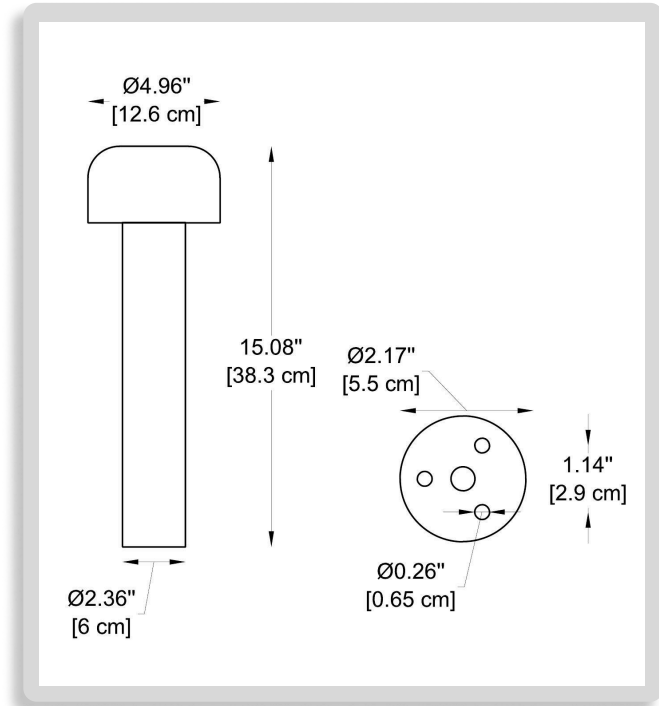

FIXTURE TYPE: _____

PROJECT NAME: _____

NOTES:

HOW TO ORDER:

CODE:

Example:
CODE: BB-DHD6127-GLC-K30-DIM-AG

BB-DHD6127-GLC-K30-DIM-AG

1 DIMENSIONS:

- A) Upper Diameter - Ø: 5" (12.6 cm)
- B) Lower Diameter - Ø: 2.36" (6 cm)
- C) Height - H: 15.1" (40 cm)

2 LIGHT SOURCE:

LED / 7W / CRI 80 / 110-277V

3 CCT:

- 30K 3000K
- 40K 4000K
- 60K 6000K

4 DIMMING OPTIONS: