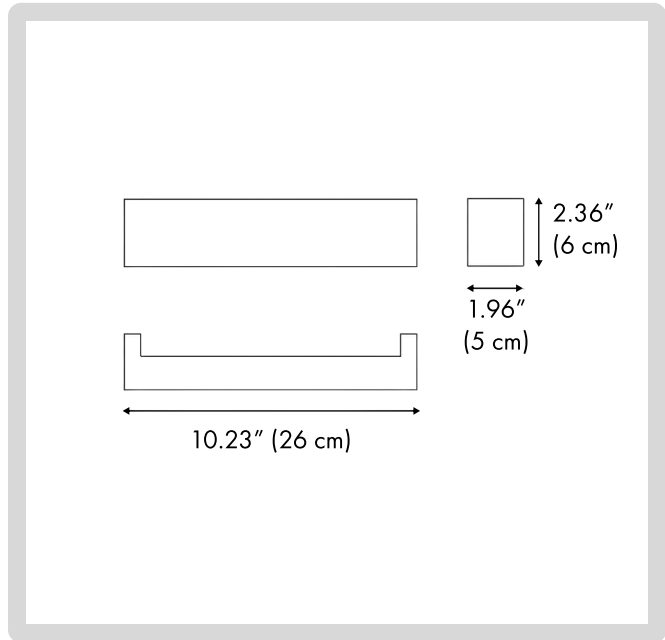

PROJECT NAME: _____

HOW TO ORDER:

CODE:

Example:
CODE: BB-1202A-9010-L1-K20-DALI-393

BB-1202A-9010
-L1-K20-DALI-393

1 DIMENSIONS:

Height - H: 2.36" (6 cm)
Length - L: 10.23" (26 cm)
Depth - P: 1.96" (5 cm)

2 LIGHT SOURCE: