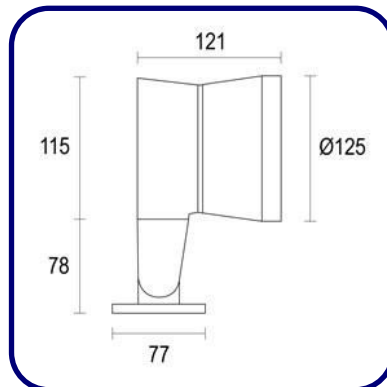

CODE -M.00.601

3 FINISH OPTIONS:

STANDARD FINISHES

- -AG Anthracite grey(matt)
- -LG Light grey(matt)

CUSTOM REQUEST FINISHES

- -WM White matt
- -BR Bronze
- -AGM Antique grey matt
- -SM Sand matt
- -BM Black matt
- -CM Corten matt
- -BLM Blue matt
- -GM Green matt

sales@gordonbullard.com
www.bullardoutdoor.com
1-877-964-4646

991 South Gull Lake Dr
Richland, MI 49083
USA