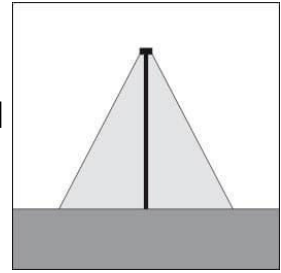

OPTICAL:

Beam angle: 32°
Light distribution: Symmetrical wide beam (45° - 125°)
Beam directionability: Fixed optics

-AHFT.300

DIMENSIONS:

Length: 3.54" [9 cm]
Width: 3.54" [9 cm]
Height/Projection (H): 4.92" [12.5 cm]

HOW TO ORDER:

CODE:

Example:
CODE: BB-CS-GN-PL-CS.00.1960-BRFT.300-AG-AC204

BB-CS-GN-PL-
CS.00.1960-BRFT.300-
AG-AC204

1 MODELS:

CODE -R.00.1131

-BRFT.400

DIMENSIONS:

Length: 3.54" [9 cm]
Width: 3.54" [9 cm]
Height/Projection (H): 4.92" [12.5 cm]

LIGHT SOURCE:

LED / 11.9 W / 4000K / 1768 lm
Luminaire efficiency: 90.2 lm/W
Fixture consumption: 14 W
Luminaire emission[lm]: 1X1263

OPTICAL:

Beam angle: 32°
Light distribution: Symmetrical wide beam (45° - 125°)
Beam directionability: Fixed optics

-AHFT.400

DIMENSIONS:

Length: 3.54" [9 cm]
Width: 3.54" [9 cm]
Height/Projection (H): 4.92" [12.5 cm]