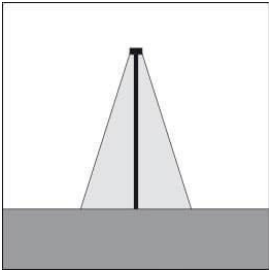

DIMENSIONS:

Length: 7.87" [20 cm]

Width: 7.87" [20 cm]

Height/Projection (H): 11.02" [28 cm]

LIGHT SOURCE:

LED / 23.7 W / 4000K / 3555 lm

Luminaire efficiency: 114.5 lm/W

Fixture consumption: 26.9 W

Luminaire emission[lm]: 1X3083

OPTICAL:

Beam angle: 64° x 82° x 20°

Light distribution: Asymmetric flood (wall washer)

Beam directionability: Fixed optics

sales@gordonbullard.com

www.bullardoutdoor.com

1-877-964-4646

991 South Gull Lake Dr

Richland, MI 49083

USA