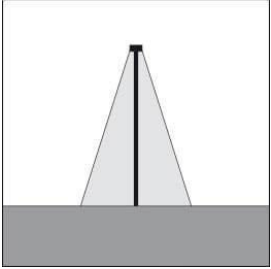

OPTICAL:

Beam angle: 35°
Light distribution: Symmetrical medium flood (15° - 45°)
Beam directionability: Fixed optics

-LRPT.400

DIMENSIONS:

Length: 4.92" [12.5 cm]
Width: 4.92" [12.5 cm]
Height/Projection (H): 6.96" [17.7 cm]

DIMENSIONS:

Length: 7.87" [20 cm]
Width: 7.87" [20 cm]
Height/Projection (H): 11.02" [28 cm]

LIGHT SOURCE:

LED / 23.7 W / 3000K / 3306 lm
Luminaire efficiency: 97.3 lm/W
Fixture consumption: 26.9 W
Luminaire emission[lm]: 1X2621

OPTICAL:

Beam angle: 74°
Light distribution: Symmetrical wide beam (45° - 125°)
Beam directionability: Fixed optics

-CGAT.300

DIMENSIONS:

Length: 7.87" [20 cm]
Width: 7.87" [20 cm]
Height/Projection (H): 11.02" [28 cm]