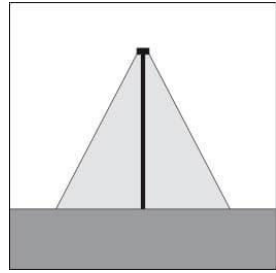

OPTICAL:

Beam angle: 37°
Light distribution: Symmetrical medium flood (15° - 45°)
Beam directionability: Fixed optics

-LRPT.300

DIMENSIONS:

Length: 4.92" [12.5 cm]
Width: 4.92" [12.5 cm]
Height/Projection (H): 6.96" [17.7 cm]

HOW TO ORDER:

CODE:

Example:
CODE: BB-CS-GN-PL-CS.00.1960-BRFT.300-AG-AC204

BB-CS-GN-PL-
CS.00.1960-BRFT.300-
AG-AC204

1 MODELS:

CODE -R.00.1958

-FAFT.400

DIMENSIONS:

Length: 4.92" [12.5 cm]
Width: 4.92" [12.5 cm]
Height/Projection (H): 6.96" [17.7 cm]

LIGHT SOURCE:

LED / 14.7 W / 4000K / 2345 lm
Luminaire efficiency: 97.4 lm/W
Fixture consumption: 17.3 W
Luminaire emission[lm]: 1X1685

OPTICAL:

Beam angle: 35°
Light distribution: Symmetrical medium flood (15° - 45°)
Beam directionability: Fixed optics

-LRPT.400

DIMENSIONS:

Length: 4.92" [12.5 cm]
Width: 4.92" [12.5 cm]
Height/Projection (H): 6.96" [17.7 cm]