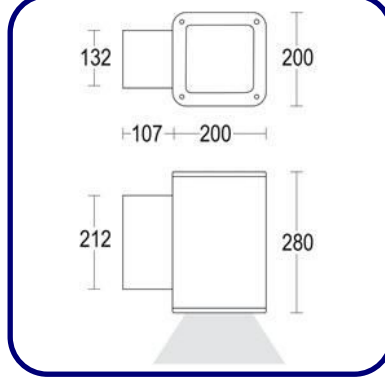

CODE -R.00.1135

sales@gordonbullard.com
www.bullardoutdoor.com
1-877-964-4646

991 South Gull Lake Dr
Richland, MI 49083
USA