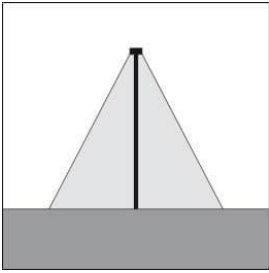

DIMENSIONS:

Length: 7.87" [20 cm]

Width: 7.87" [20 cm]

Height/Projection (H): 11.02" [28 cm]

LIGHT SOURCE:

LED / 23.7 W / 4000K / 3555 lm

Luminaire efficiency: 104.6 lm/W

Fixture consumption: 26.9 W

Luminaire emission[lm]: 1X2818

OPTICAL:

Beam angle: 74°

Light distribution: Symmetrical wide beam (45° - 125°)

Beam directionability: Fixed optics

-CGAT.400