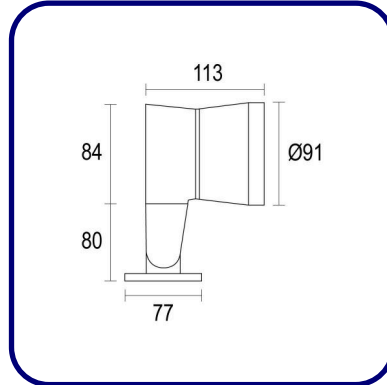

2 DRAWINGS:

CODE-M.00.600