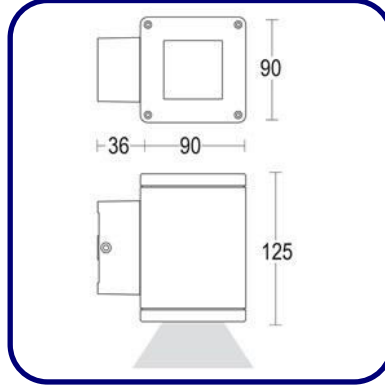

CODE -R.00.1131