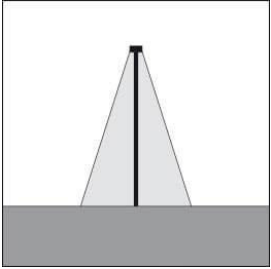

OPTICAL:

Beam angle: 35°
Light distribution: Symmetrical medium flood (15° - 45°)
Beam directionability: Fixed optics

-LRPT.400

DIMENSIONS:

Length: 4.92" [12.5 cm]
Width: 4.92" [12.5 cm]
Height/Projection (H): 6.96" [17.7 cm]

DIMENSIONS:

Length: 7.87" [20 cm]
Width: 7.87" [20 cm]
Height/Projection (H): 11.02" [28 cm]

LIGHT SOURCE:

LED / 23.7 W / 3000K / 3306 lm
Luminaire efficiency: 97.3 lm/W
Fixture consumption: 26.9 W
Luminaire emission[lm]: 1X2621

OPTICAL:

Beam angle: 74°
Light distribution: Symmetrical wide beam (45° - 125°)
Beam directionability: Fixed optics

-CGAT.300

DIMENSIONS:

Length: 7.87" [20 cm]
Width: 7.87" [20 cm]
Height/Projection (H): 11.02" [28 cm]