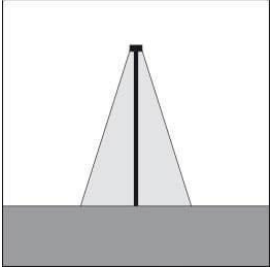

OPTICAL:

Beam angle: 32°
Light distribution: Symmetrical wide beam (45° - 125°)
Beam directionability: Fixed optics

-AHFT.400

DIMENSIONS:

Length: 3.54" [9 cm]
Width: 3.54" [9 cm]
Height/Projection (H): 4.92" [12.5 cm]

LIGHT SOURCE:

LED / 5.8 W / 4000 K / 942 lm
Luminaire efficiency: 98.6 lm/W
Fixture consumption: 6.8 W
Luminaire emission[lm]: 1X673

OPTICAL:

Beam angle: 32°
Light distribution: Symmetrical wide beam (45° - 125°)
Beam directionability: Fixed optics

DIMENSIONS:

Length: 4.92" [12.5 cm]
Width: 4.92" [12.5 cm]
Height/Projection (H): 6.96" [17.7 cm]

LIGHT SOURCE:

LED / 14.7 W / 3000K / 2181 lm
Luminaire efficiency: 90.6 lm/W
Fixture consumption: 17.3 W
Luminaire emission[lm]: 1X1567

OPTICAL:

Beam angle: 37°
Light distribution: Symmetrical medium flood (15° - 45°)
Beam directionability: Fixed optics

-LRPT.300

DIMENSIONS:

Length: 4.92" [12.5 cm]
Width: 4.92" [12.5 cm]
Height/Projection (H): 6.96" [17.7 cm]