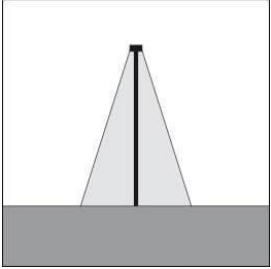

Length: 3.54" [9 cm]
Width: 3.54" [9 cm]
Height/Projection (H): 4.92" [12.5 cm]

LIGHT SOURCE:

LED / 11.9 W / 3000K / 1635 lm
Luminaire efficiency: 83.4 lm/W
Fixture consumption: 14 W
Luminaire emission[lm]: 1X1168

OPTICAL:

Beam angle: 32°
Light distribution: Symmetrical wide beam (45° - 125°)
Beam directionability: Fixed optics

-AHFT.300

DIMENSIONS:

Length: 3.54" [9 cm]
Width: 3.54" [9 cm]
Height/Projection (H): 4.92" [12.5 cm]