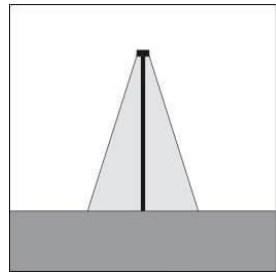

OPTICAL:

Beam angle: 37°
Light distribution: Symmetrical medium flood (15° - 45°)
Beam directionability: Fixed optics

-LRPT.300

DIMENSIONS:

Length: 4.92" [12.5 cm]
Width: 4.92" [12.5 cm]
Height/Projection (H): 6.96" [17.7 cm]

Length: 4.92" [12.5 cm]
Width: 4.92" [12.5 cm]
Height/Projection (H): 6.96" [17.7 cm]

LIGHT SOURCE:

LED / 14.7 W / 4000K / 2345 lm
Luminaire efficiency: 97.4 lm/W
Fixture consumption: 17.3 W
Luminaire emission[lm]: 1X1685

OPTICAL:

Beam angle: 35°
Light distribution: Symmetrical medium flood (15° - 45°)
Beam directionability: Fixed optics

-LRPT.400

DIMENSIONS:

Length: 4.92" [12.5 cm]
Width: 4.92" [12.5 cm]
Height/Projection (H): 6.96" [17.7 cm]