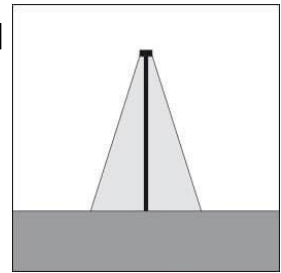

OPTICAL:

Beam angle: 32°
Light distribution: Symmetrical wide beam (45° - 125°)
Beam directionability: Fixed optics

-AHFT.300

DIMENSIONS:

Length: 3.54" [9 cm]
Width: 3.54" [9 cm]
Height/Projection (H): 4.92" [12.5 cm]

LIGHT SOURCE:

LED / 5.8 W / 3000K / 872 lm
Luminaire efficiency: 91.3 lm/W
Fixture consumption: 6.8 W
Luminaire emission[lm]: 1X623

OPTICAL:

Beam angle: 32°
Light distribution: Symmetrical wide beam (45° - 125°)
Beam directionability: Fixed optics

Length: 3.54" [9 cm]
Width: 3.54" [9 cm]
Height/Projection (H): 4.92" [12.5 cm]

LIGHT SOURCE:

LED / 11.9 W / 4000K / 1768 lm
Luminaire efficiency: 90.2 lm/W
Fixture consumption: 14 W
Luminaire emission[lm]: 1X1263

OPTICAL:

Beam angle: 32°
Light distribution: Symmetrical wide beam (45° - 125°)
Beam directionability: Fixed optics

-AHFT.400

DIMENSIONS:

Length: 3.54" [9 cm]
Width: 3.54" [9 cm]
Height/Projection (H): 4.92" [12.5 cm]