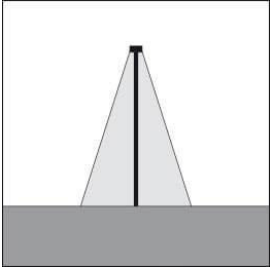

Length: 3.54" [9 cm]
Width: 3.54" [9 cm]
Height/Projection (H): 4.92" [12.5 cm]

LIGHT SOURCE:

LED / 11.9 W / 3000K / 1635 lm
Luminaire efficiency: 83.4 lm/W
Fixture consumption: 14 W
Luminaire emission[lm]: 1X1168

OPTICAL:

Beam angle: 32°
Light distribution: Symmetrical wide beam (45° - 125°)
Beam directionability: Fixed optics

-AHFT.300

DIMENSIONS:

Length: 3.54" [9 cm]
Width: 3.54" [9 cm]
Height/Projection (H): 4.92" [12.5 cm]

LIGHT SOURCE:

LED / 5.8 W / 3000K / 872 lm
Luminaire efficiency: 91.3 lm/W
Fixture consumption: 6.8 W
Luminaire emission[lm]: 1X623

OPTICAL:

Beam angle: 32°
Light distribution: Symmetrical wide beam (45° - 125°)
Beam directionability: Fixed optics