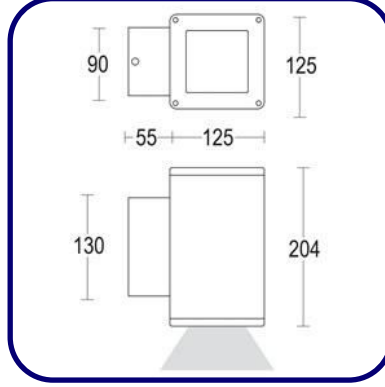

CODE -R.00.1151