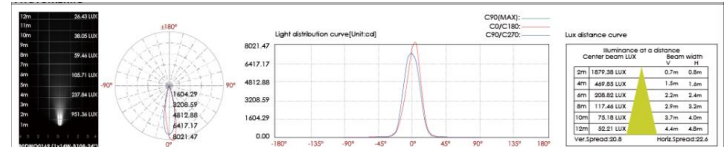

8 PHOTOMETRIC INFO:

sales@gordonbullard.com
www.bullardoutdoor.com
1-877-964-4646

991 South Gull Lake Dr
Richland, MI 49083
USA