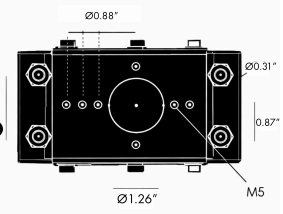

LIGHT SOURCE:

LED / 48 W / 210 mA / 4272 lm / 110-277V

CODE -BODWC0469

DIMENSIONS:

Pole Base - B: 2.36" (6 cm)X2.36" (6 cm)  
Height - H: 98.43" (250 cm)

LIGHT SOURCE:

LED / 64 W / 280 mA / 5696 lm / 110-277V

CODE -BODWC0569

DIMENSIONS:

Pole Diameter - B: 2.36" (6 cm)X2.36" (6 cm)  
Height - H: 118.11" (300 cm)

LIGHT SOURCE:

LED / 80 W / 350 mA / 7120 lm / 110-277V

**2 CCT OPTIONS:**

-K30 3000K  
-CUS Custom on request\*

- 5 BEAM**
- B15 15°
  - B24 24°
  - B33 33°
  - B45 45°

**6 ACCESSORIES**

-A1 One side - BO-RP001-KPG-BL

-A2 Two sides - BO-RP002-KPG-BL

- 1 Compatible with all brands and models.
- 2 Safety hook(s) included (see A of image 1)
- 3 Two sizes of rubber gaskets included (see B of image 1) which can be selected based on the diameter of the installing pole. Please refer to the manual for details.
- 4 All stainless steel 304# screws