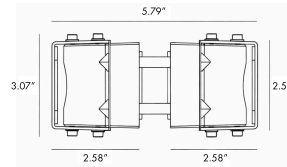

LIGHT SOURCE:

LED / 48 W / 210 mA / 4272 lm / 110-277V

CODE -BODWC0469

DIMENSIONS:

Pole Base - B: 2.36" (6 cm)X2.36" (6 cm)  
Height - H: 98.43" (250 cm)

LIGHT SOURCE:

LED / 64 W / 280 mA / 5696 lm / 110-277V

CODE -BODWC0569

DIMENSIONS:

Pole Diameter - B: 2.36" (6 cm)X2.36" (6 cm)  
Height - H: 118.11" (300 cm)

LIGHT SOURCE:

LED / 80 W / 350 mA / 7120 lm / 110-277V

**2 CCT OPTIONS:**

-K30 3000K  
-CUS Custom on request\*

991 South Gull Lake Dr  
Richland, MI 49083  
USA

FIXTURE TYPE: \_\_\_\_\_

PROJECT NAME: \_\_\_\_\_

NOTES:

**HOW TO ORDER:**

**CODE:**

Example:  
CODE: BB-ST-KPG-PL-B0DW0369-K30-KAP7037-DIM-B15-A1-IB

BB-ST-KPG-PL-  
B0DW0369-K30-  
KAP7037-DIM-B15-A1-IB

- 5 BEAM**
- B15 15°
  - B24 24°
  - B33 33°
  - B45 45°

**6 ACCESSORIES**

-A1 One side - BO-RP001-KPG-BL

-A2 Two sides - BO-RP002-KPG-BL

- 1 Compatible with all brands and models.
- 2 Safety hook(s) included (see A of image 1)
- 3 Two sizes of rubber gaskets included (see B of image 1) which can be selected based on the diameter of the installing pole. Please refer to the manual for details.
- 4 All stainless steel 304# screws