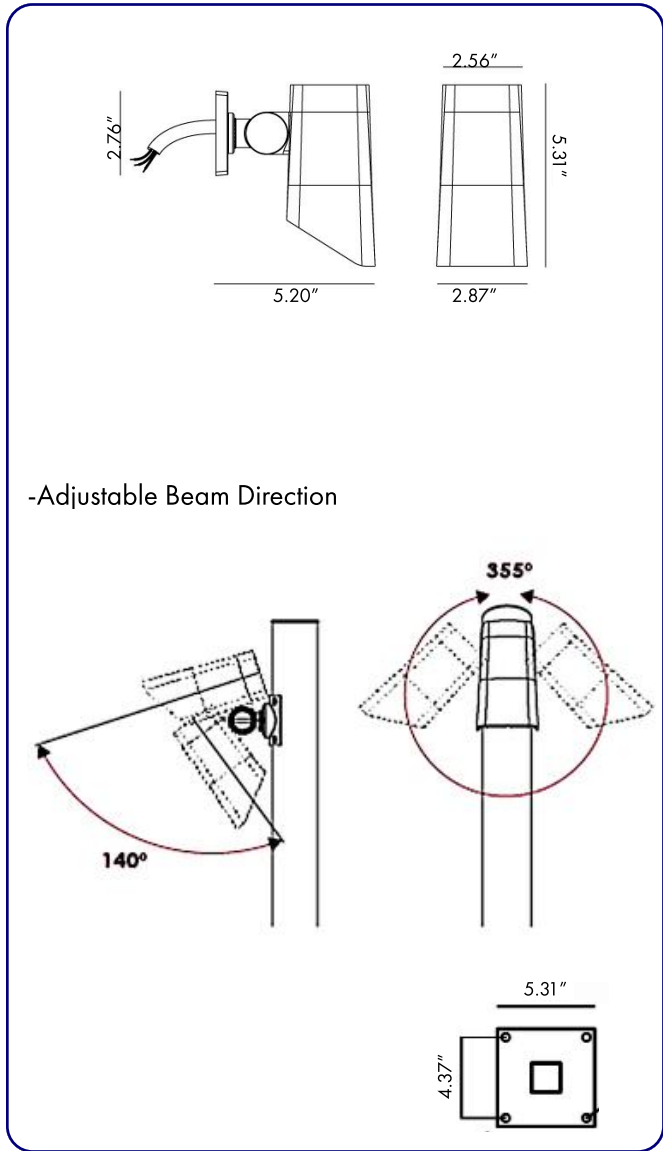

FIXTURE TYPE: _____

PROJECT NAME: _____

NOTES:

HOW TO ORDER:

CODE:

Example:
CODE: BB-ST-KPG-PL-B0DW0369-K30-KAP7037-DIM-B15-A1-IB

BB-ST-KPG-PL-
B0DW0369-K30-
KAP7037-DIM-B15-A1-IB

1. **5 BEAM**
2. -B15 15°
   - -B24 24°
   - -B33 33°
   - -B45 45°

6 ACCESSORIES

-A1 One side - BO-RP001-KPG-BL

-A2 Two sides - BO-RP002-KPG-BL