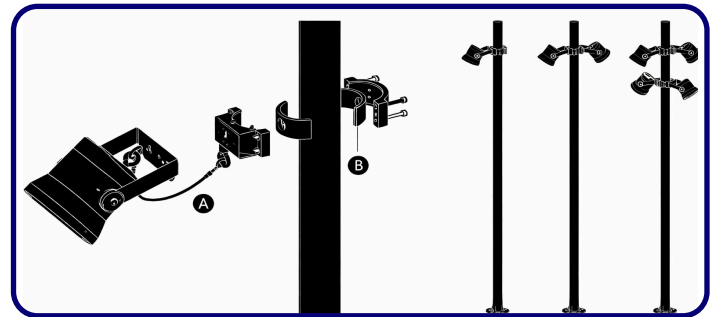

CODE -BODWC0569

DIMENSIONS:

Pole Diameter - B: 2.36" (6 cm)X2.36" (6 cm)  
Height - H: 118.11" (300 cm)

LIGHT SOURCE:

LED / 80 W / 350 mA / 7120 lm / 110-277V

**2 CCT OPTIONS:**

-K30 3000K  
-CUS Custom on request\*

- 5 BEAM**
- B15 15°
  - B24 24°
  - B33 33°
  - B45 45°

**6 ACCESSORIES**

-A1 One side - BO-RP001-KPG-BL

-A2 Two sides - BO-RP002-KPG-BL

- 1 Compatible with all brands and models.
- 2 Safety hook(s) included (see A of image 1)
- 3 Two sizes of rubber gaskets included (see B of image 1) which can be selected based on the diameter of the installing pole. Please refer to the manual for details.
- 4 All stainless steel 304# screws