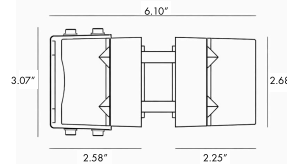

6 ACCESSORIES

-A1 One side - BO-RP001-KPG-BL