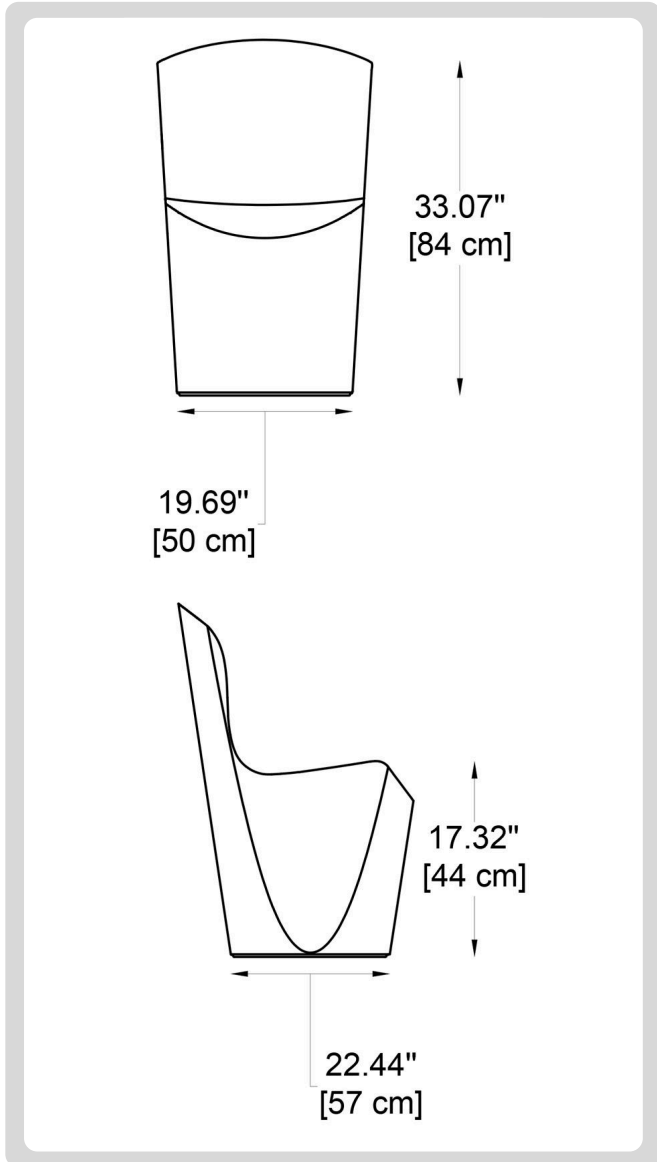

FIXTURE TYPE: _____

PROJECT NAME: _____

NOTES:

HOW TO ORDER:

CODE:

**Example:
CODE: BB-ZOE080-SD-DIM**

**BB-ZOE080-
SD-DIM**

6 FINISH OPTIONS (NON-ILLUMINATED):

STANDARD COLOURS:

- -MW Milky White
- -JB Jet Black
- -EG Elephant Grey
- -CB Chocolate Brown
- -AG Argil Grey
- -DG Dove Grey
- -PB Powder Blue
- -MG Malva Green
- -LG Lime Green
- -SY Saffron Yellow
- -PO Pumpkin Orange
- -FR Flame Red
- -SF Sweet Fuchsia

LACQUERED (GLOSSY)

- -AW-G Absolute White
- -GB-G Glamour Black
- -VG-G Vanity Grey
- -CI-G Charming Ivory
- -SR-G Supreme Red
- -MD-G Metallic Gold
- -MS-G Metallic Silver
- -MC-G Metallic Copper

LACQUERED (MATT)

- -AW-M Absolute White
- -GB-M Glamour Black
- -VG-M Vanity Grey
- -CI-M Charming Ivory
- -SR-M Supreme Red
- -MD-M Metallic Gold
- -MS-M Metallic Silver
- -MC-M Metallic Copper