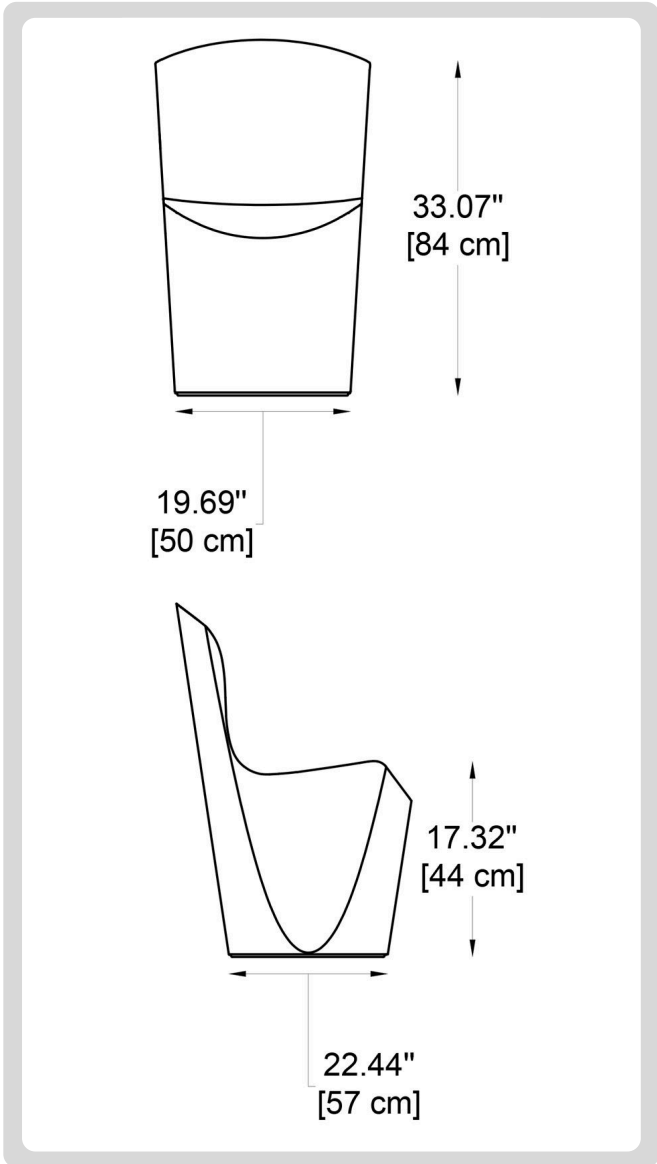

FIXTURE TYPE: _____

PROJECT NAME: _____

NOTES:

HOW TO ORDER:

CODE:

Example: CODE: BB-ZOE080-SD	BB-ZOE080-SD

1 DIMENSIONS:

- A) Length - L: 19,69" (50 cm)
- B) Height - H: 33,03" (84 cm)
- C) Width - W: 22,4" (57 cm)

2 LIGHT SOURCE:

1 x 3w battery rgbw led system

3 FINISH OPTION (ILLUMINATED):

Light white ☐

4 WEIGHT:

15,43 lb

5 DIMMING OPTIONS:

- -DIM 0-10V
- -DALI DALI
- -LT Lutron
- -CS Casambi
- -WF WI-FI
- -NON Non-Dimmable