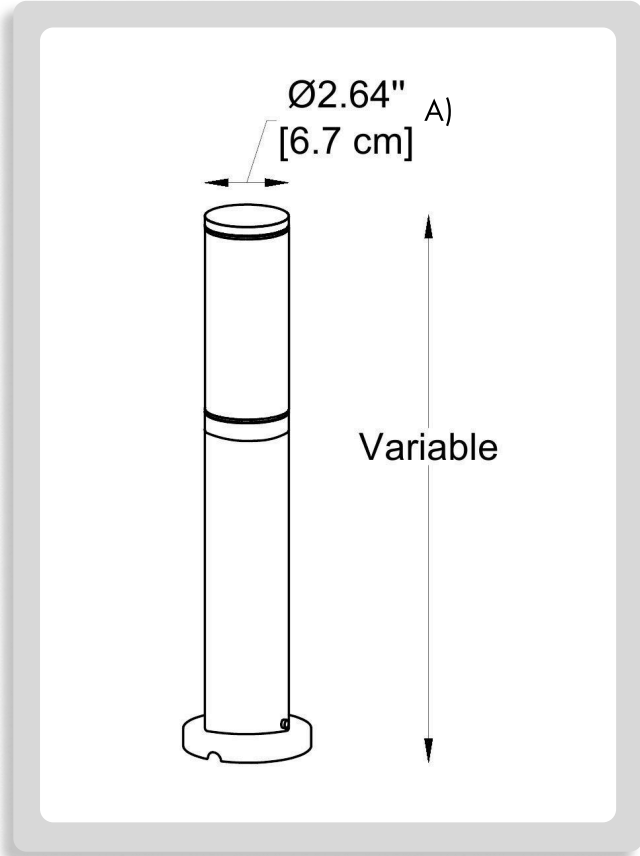

FIXTURE TYPE: _____

PROJECT NAME: _____

HOW TO ORDER:

CODE:

Example: CODE: BB-ALM-BL-H1-30K-DIM-SB	BB-ALM-BL- H1-30K-DIM-SB

1	BODY HEIGHT:	

- -H1 13.7" (35 cm)
- -H2 16.9" (43 cm)
- -H3 24" (60.96 cm)

2	DIAMETER:	

A) Ø: 2.6" (7 cm)

3	LIGHT SOURCE:	

LED | 10W | 700 lm | 110-277V | 90 CRI

4	CCT:	

- -30K 3000K
- -35K 3500K
- -40K 4000K
- -50K 5000K

5	DIMMING OPTIONS:	

- -NON NON-Dimmable
- -DIM 0-10V
- -CAS Casambi
- -LUT Lutron
- -DAL Dali

6	FINISH OPTIONS:	

- -SB Sanded Black (RAL 9005)
- -DG Dark Grey (RAL 7037)
- -LSG Light Sanded Grey (RAL 7038)
- -CUS Custom on request*

THINK BOLLARD - THINK BULLARD

sales@gordonbullard.com
www.bullardbollards.com
1-877-964-4646

991 South Gull Lake Dr
Richland, MI 49083
USA