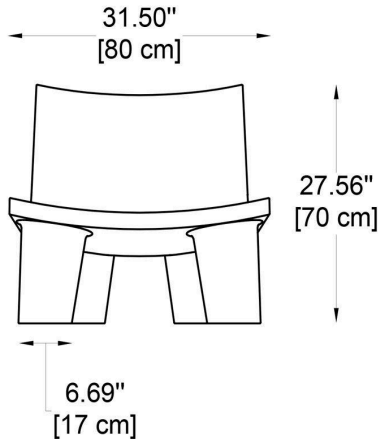

HOW TO ORDER:

CODE:

Example:
CODE: BB-LWL073-SD-MW-CW

BB-LWL073-SD-
MW-CW

1 DIMENSIONS:

L: 31.50" (80 cm) x H: 27.56" (70 cm) x W: 30.71" (78 cm)

2 FINISH OPTIONS:

STANDARD COLOURS: