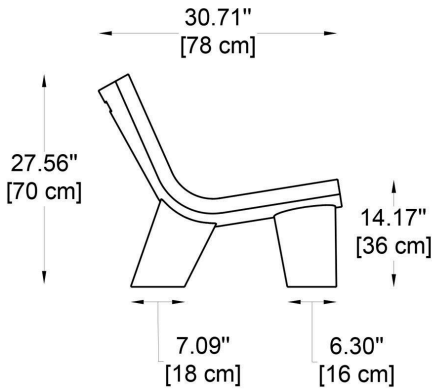

HOW TO ORDER:

CODE:

Example:
CODE: BB-LWL073-SD-MW-CW

BB-LWL073-SD-
MW-CW

1 DIMENSIONS:

L: 31.50" (80 cm) x H: 27.56" (70 cm) x W: 30.71" (78 cm)

2 FINISH OPTIONS:

STANDARD COLOURS: