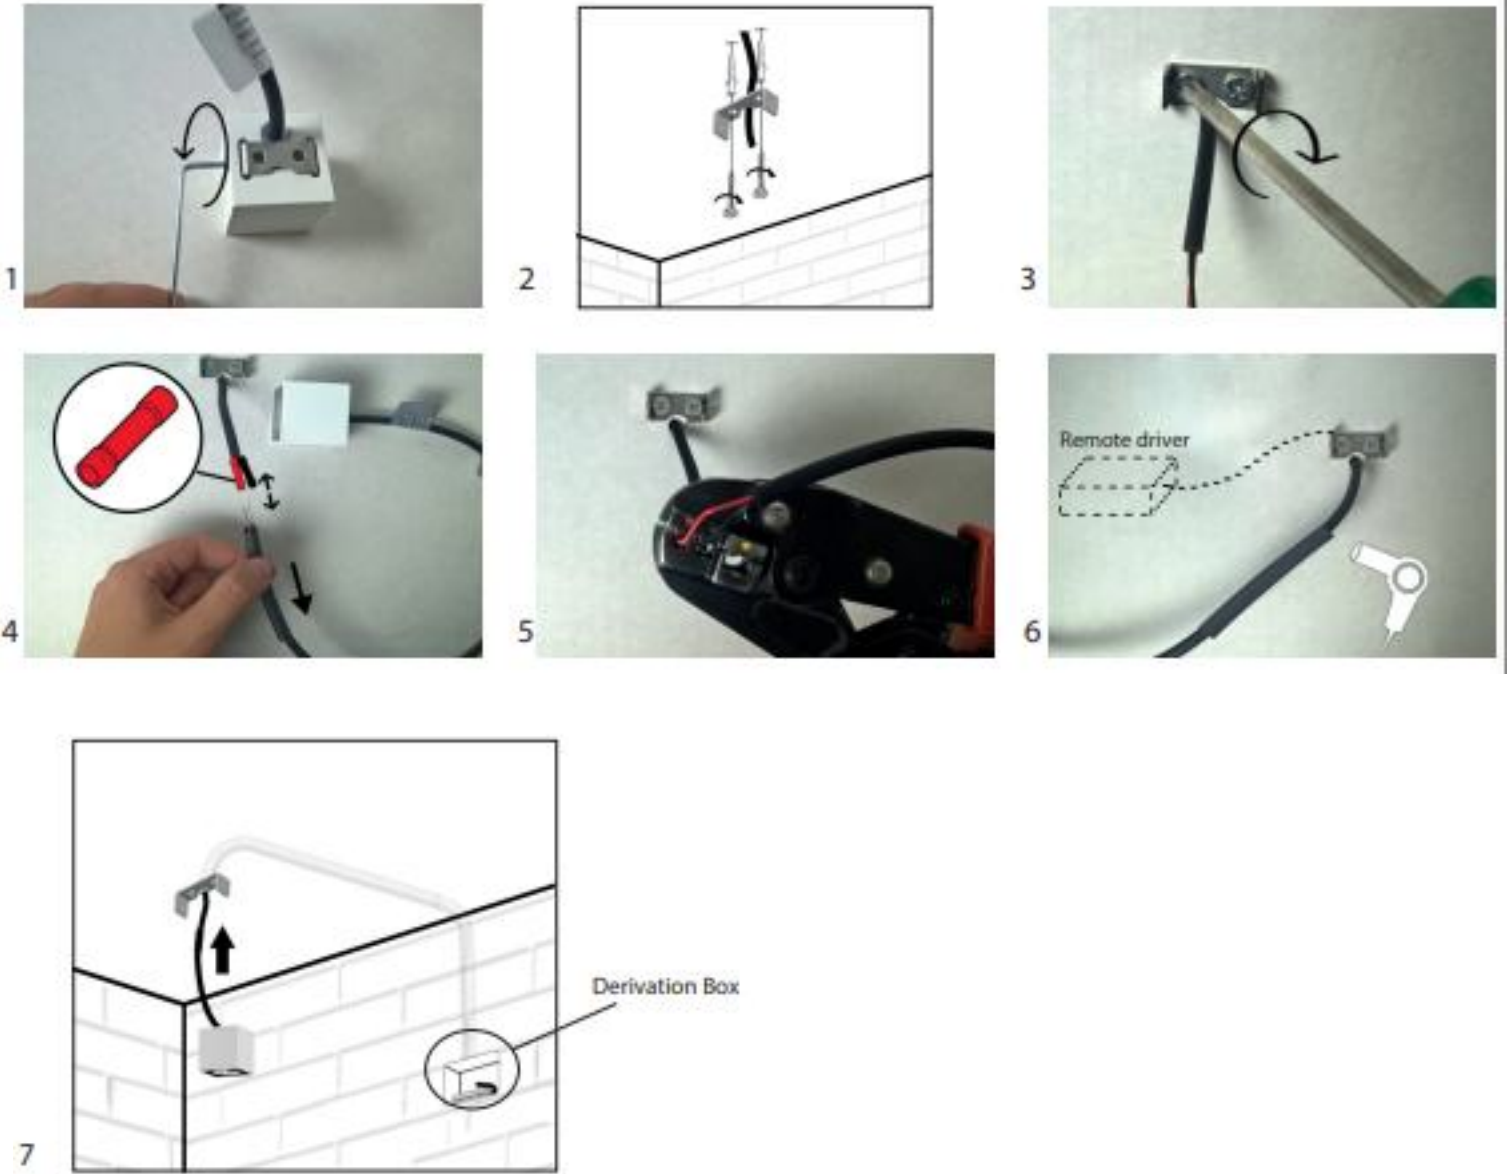

# SQUARE-O BOX CEILING

Data Sheet:

Input Voltage (V): 110-277

IK 08

THE SAFETY OF THIS FIXTURE IS GUARANTEED ONLY IF YOU COMPLY WITH THESE INSTRUCTIONS; REMEMBER TO KEEP IN A SAFE PLACE. THE APPLIANCE MUST NOT BE TAMPERED WITH OR TRANSFORMED AND IT MUST BE INSTALLED AND USED AS SUPPLIED AND IN COMPLIANCE WITH THE NATIONAL RULES ON INSTALLATIONS. SWITCH-OFF THE POWER SUPPLY BEFORE CARRYING OUT ANY MAINTENANCE OPERATIONS. HOT PLUG-IN IS NOT ALLOW AND MAY CAUSE DAMAGE TO THE LUMINAIRE. THE LIGHT SOURCE CONTAINED IN THIS LUMINAIRE SHALL BE REPLACED ONLY BY THE MANUFACTURER OR HIS SERVICE AGENT. INSTALLATION AND SERVICE MUST BE PERFORMED BY QUALIFIED SERVICE PERSONNEL. ANY NON-COMPLIANT INSTALLATIONS WILL INVALIDATE ALL FORMS OF GUARANTEE.