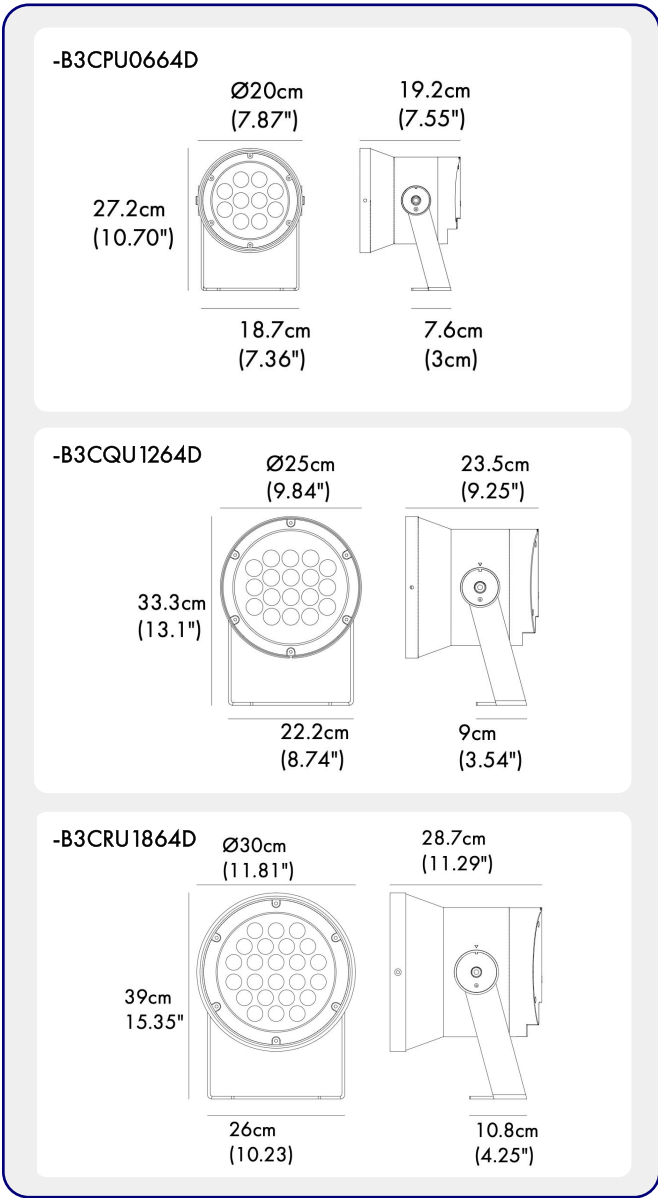

FIXTURE TYPE: _____

PROJECT NAME: _____

NOTES:

HOW TO ORDER:

CODE:

Example:
CODE: BB-GM-KPG-SPT-XXX-XXX-XXX-XXX

BB-GM-KPG-SPT-
B3CPU0664D-KAP7037-
B84-12-CA3042-CA3045-
D-B

1 MODELS:

CODE -B3CPU0664D

DIMENSIONS:

Diameter - Ø: 7.87" (20 cm)
Height - H: 10.70" (27.2 cm)
Length - L: 7.55" (19.2 cm)

LIGHT SOURCE:

LED /6×7W RGBW 4in1 Full color /2083 mA /1674 lm /IK 07/110-277V

CODE -B3CQU1264D

DIMENSIONS:

Diameter - Ø: 9.84" (25 cm)
Height - H: 13.1" (33.3 cm)
Length - L: 9.25" (23.5 cm)

LIGHT SOURCE:

LED /12×7W RGBW 4in1 Full color /3750 mA /3374 lm /IK 07/110-277V

CODE -B3CRU1864D

DIMENSIONS:

Diameter - Ø: 11.8" (30 cm)
Height - H: 15.35" (39 cm)
Length - L: 11.29" (28.7 cm)

LIGHT SOURCE:

LED /18×7W RGBW 4in1 Full color /5833 mA /4945 lm /IK 07/110-277V

sales@gordonbullard.com
www.bullardbollards.com
1-877-964-4646

991 South Gull Lake Dr
Richland, MI 49083
USA