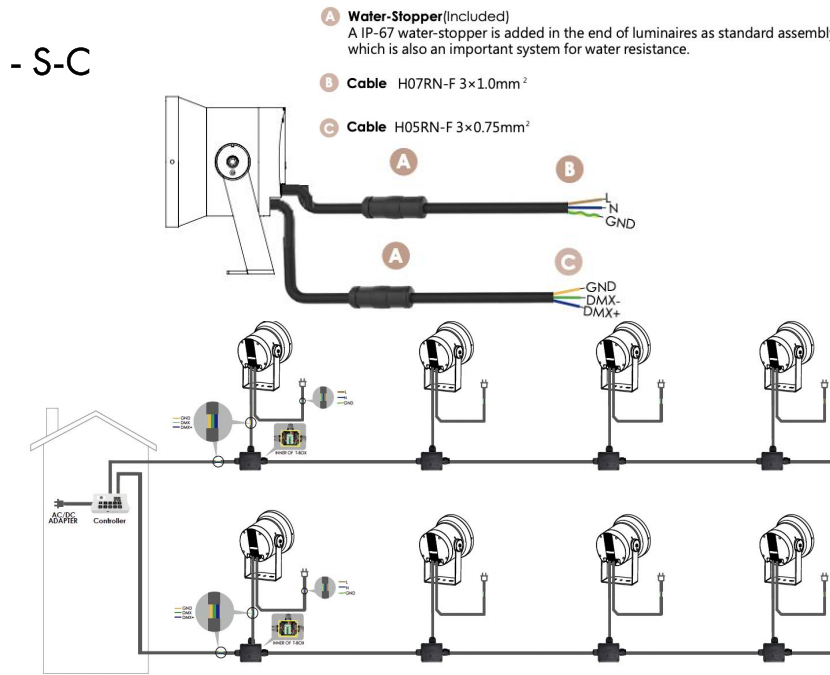

NOTES:

HOW TO ORDER:

CODE:

Example:
CODE: BB-GM-KPG-SPT-XXX-XXX-XXX-XXX

BB-GM-KPG-SPT-
B3CPU0664D-KAP7037-
B84-12-CA3042 -CA3045-
D-B

6 WATER PROOF SOLUTION: (optional)

SINGLE CABLE - S

sales@gordonbullard.com
www.bullardbollards.com
1-877-964-4646