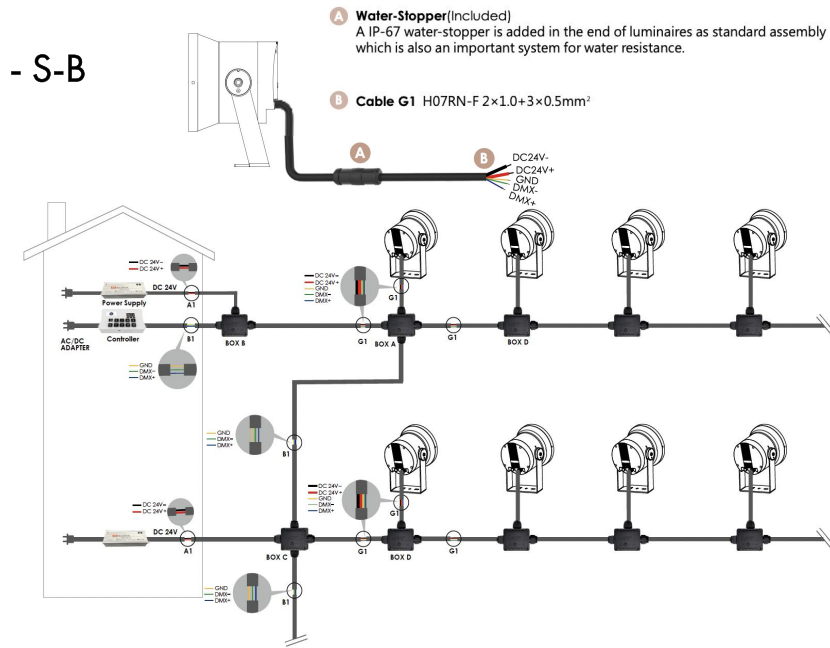

Diameter - Ø: 7.87" (20 cm)
 Height - H: 10.70" (27.2 cm)
 Length - L: 7.55" (19.2 cm)

LIGHT SOURCE:

LED /6×7W RGBW 4in1 Full color /2083 mA /1674 lm /IK 07/110-277V

CODE -B3CQU1264D

DIMENSIONS:

Diameter - Ø: 9.84" (25 cm)
 Height - H: 13.1" (33.3 cm)
 Length - L: 9.25" (23.5 cm)

sales@gordonbullard.com
www.bullardbollards.com
1-877-964-4646

991 South Gull Lake Dr
Richland, MI 49083
USA

BULLARD BOLLARDS
Think Bollard Think Bullard

**CODE:
BB-GM-KPG-SPT**

FIXTURE TYPE: _____

PROJECT NAME: _____

NOTES:

HOW TO ORDER:

CODE:

Example:
CODE: BB-GM-KPG-SPT-XXX-XXX-XXX-XXX

BB-GM-KPG-SPT-
B3CPU0664D-KAP7037-
B84-12-CA3042 -CA3045-
D-B

6 WATER PROOF SOLUTION: (optional)

SINGLE CABLE - S

sales@gordonbullard.com
www.bullardbollards.com
1-877-964-4646

991 South Gull Lake Dr
Richland, MI 49083
USA

BULLARD BOLLARDS
Think Bollard Think Bullard

**CODE:
BB-GM-KPG-SPT**

FIXTURE TYPE: _____

PROJECT NAME: _____

NOTES:

HOW TO ORDER:

CODE: