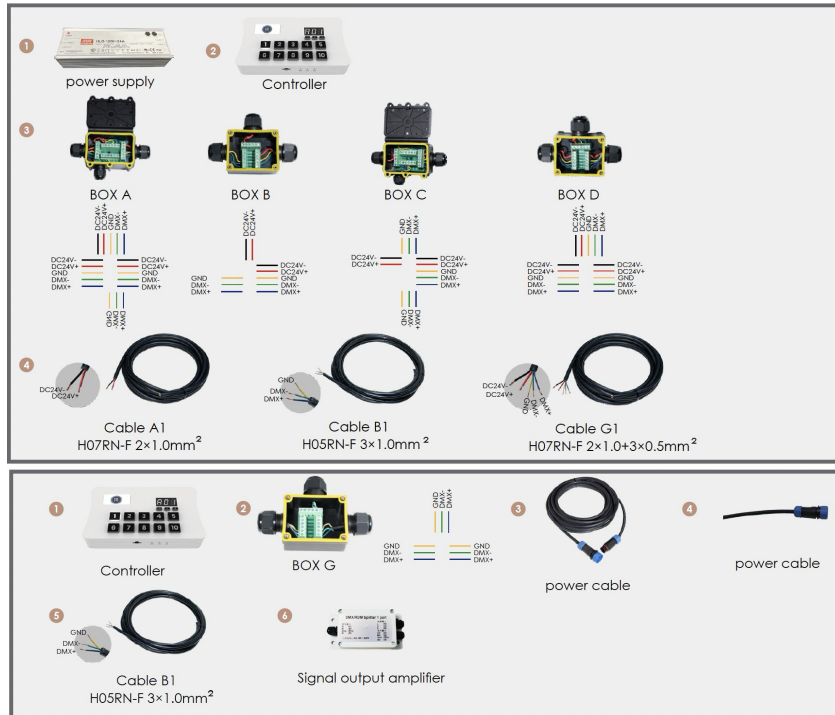

NOTES:

HOW TO ORDER:

CODE:

Example:
CODE: BB-GM-KPG-SPT-XXX-XXX-XXX-XXX

BB-GM-KPG-SPT-
B3CPU0664D-KAP7037-
B84-12-CA3042 -CA3045-
D-B

6 WATER PROOF SOLUTION: (optional)

SINGLE CABLE - S

sales@gordonbullard.com
www.bullardbollards.com
1-877-964-4646

991 South Gull Lake Dr
Richland, MI 49083
USA

BULLARD BOLLARDS
Think Bollard Think Bullard

**CODE:
BB-GM-KPG-SPT**

FIXTURE TYPE: _____

PROJECT NAME: _____

NOTES:

HOW TO ORDER:

CODE:

Example:
CODE: BB-GM-KPG-SPT-XXX-XXX-XXX-XXX

BB-GM-KPG-SPT-
B3CPU0664D-KAP7037-
B84-12-CA3042 -CA3045-
D-B

7 PHOTOMETRIC INFO:

sales@gordonbullard.com
www.bullardbollards.com
1-877-964-4646

991 South Gull Lake Dr
Richland, MI 49083
USA