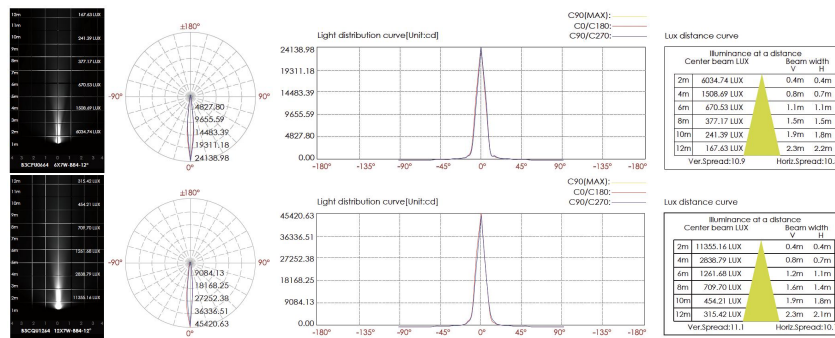

7 PHOTOMETRIC INFO:

sales@gordonbullard.com
www.bullardbollards.com
1-877-964-4646

991 South Gull Lake Dr
Richland, MI 49083
USA