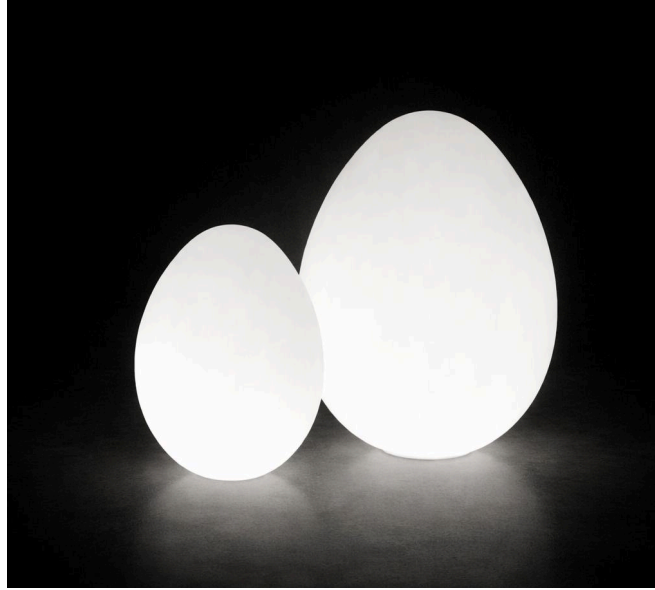

**BULLARD  
BOLLARDS**  
Think Bollard Think Bullard

**DINO**  
(ILLUMINATED FURNITURE)

FIXTURE TYPE: \_\_\_\_\_

PROJECT NAME: \_\_\_\_\_

NOTES:

**GENERAL INFORMATION:**

Dino is an oversize egg that lights up irresistibly outdoor areas, with elegance and refinement. Dino is a floor lamp with playful and essential design, which becomes an ideal spotlight in every contemporary furnishing. It is made in polyethylene with the technology of rotational moulding and it is available in many different dimensions: its descreet and funny shape is suitable for every kind of contract or events.

**FIXTURE TYPE:**

Illuminated Furniture

**VOLTAGE:**

110-277V

**MATERIAL:**

Polyethylene

**IP RATING:**

IP 55

**DIMENSIONS:**

A) Height - H: 47.24" (120 cm)  
 B) Diameter - Ø: 33.86" (86 cm)

**CODE: -H160**

**DIMENSIONS:**

A) Height - H: 62.99" (160 cm)  
 B) Diameter - Ø: 46.06" (117 cm)

**2 LIGHT SOURCE:**

E26 / 3 x max. 10W / 110-277V