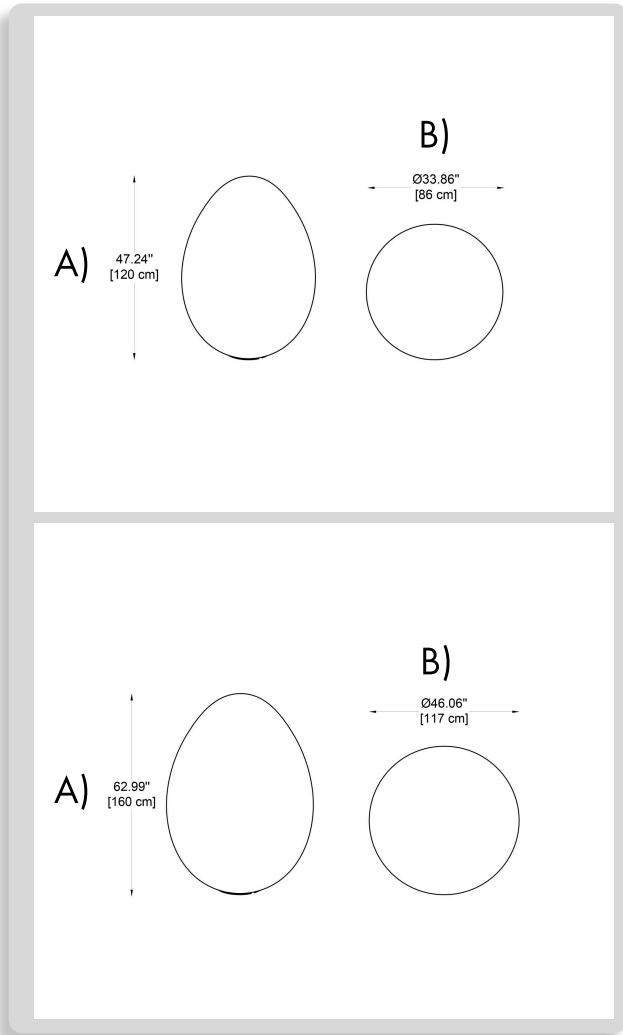

FIXTURE TYPE: _____

PROJECT NAME: _____

NOTES:

HOW TO ORDER:

CODE:

Example: CODE: BB-LPOVO-SD-H120	BB-LPOVO-SD-H120

1 DIMENSIONS:

CODE: -H120

DIMENSIONS:

A) Height - H: 47.24" (120 cm)
B) Diameter - Ø: 33.86" (86 cm)

CODE: -H160

DIMENSIONS:

A) Height - H: 62.99" (160 cm)
B) Diameter - Ø: 46.06" (117 cm)

2 LIGHT SOURCE:

E26 / 3 x max. 10W / 110-277V

3 FINISH OPTION:

Light white ☐

4 WIRING:

Black cable (Length: 10 ft)

5 WEIGHT:

33,06 lb

THINK BOLLARD - THINK BULLARD

sales@gordonbullard.com
www.bullardbollards.com
1-877-964-4646

991 South Gull Lake Dr
Richland, MI 49083
USA