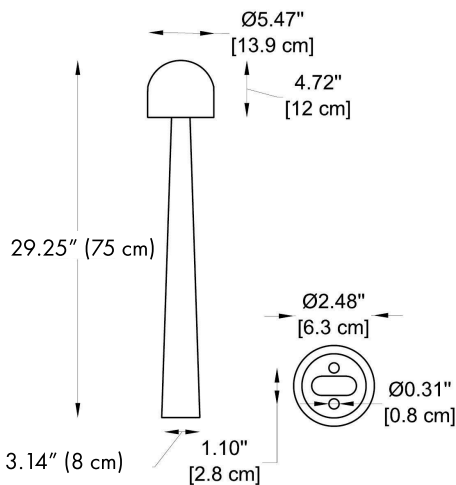

FIXTURE TYPE: \_\_\_\_\_

PROJECT NAME: \_\_\_\_\_

NOTES:

**HOW TO ORDER:**

**CODE:**

**Example:**  
CODE: BB-VETR-GLC-6122-K30-DIM-DG

BB-VETR-GLC-6122-  
K30-DIM-DG

**1 MODELS:**

**-6122**

**DIMENSIONS:**

- A) Upper Diameter - Ø: 5.5" (14 cm)
- B) Lower Diameter - Ø: 3.14" (8 cm)
- C) Height - H: 29.25" (75 cm)

**LIGHT SOURCE:**

LED / 10W / CRI 80 / 110-277V

**BEAM ANGLE:**

Symmetrical (360°)

**-6121**

**DIMENSIONS:**

- A) Upper Diameter - Ø: 7.9" (20 cm)
- B) Lower Diameter - Ø: 5.5" (14 cm)
- C) Height - H: 47.25" (120 cm)

**LIGHT SOURCE:**

LED / 15W / CRI 80 / 110-277V

**BEAM ANGLE:**

Symmetrical (360°)