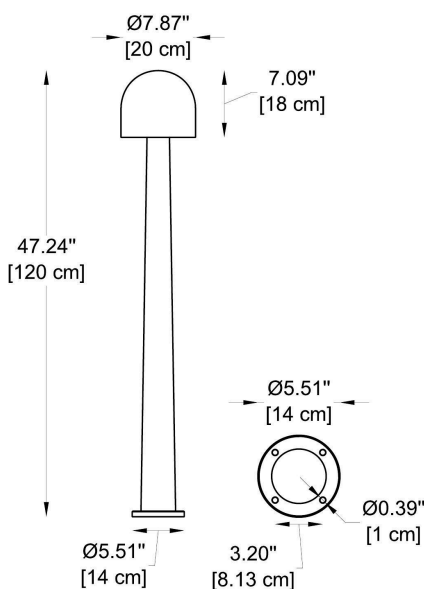

**-6122**

**DIMENSIONS:**

- A) Upper Diameter - Ø: 5.5" (14 cm)
- B) Lower Diameter - Ø: 3.14" (8 cm)
- C) Height - H: 29.25" (75 cm)

**LIGHT SOURCE:**

LED / 10W / CRI 80 / 110-277V

**BEAM ANGLE:**

Symmetrical (360°)

**-6121**

**DIMENSIONS:**

- A) Upper Diameter - Ø: 7.9" (20 cm)
- B) Lower Diameter - Ø: 5.5" (14 cm)
- C) Height - H: 47.25" (120 cm)

**LIGHT SOURCE:**

LED / 15W / CRI 80 / 110-277V

**BEAM ANGLE:**

Symmetrical (360°)