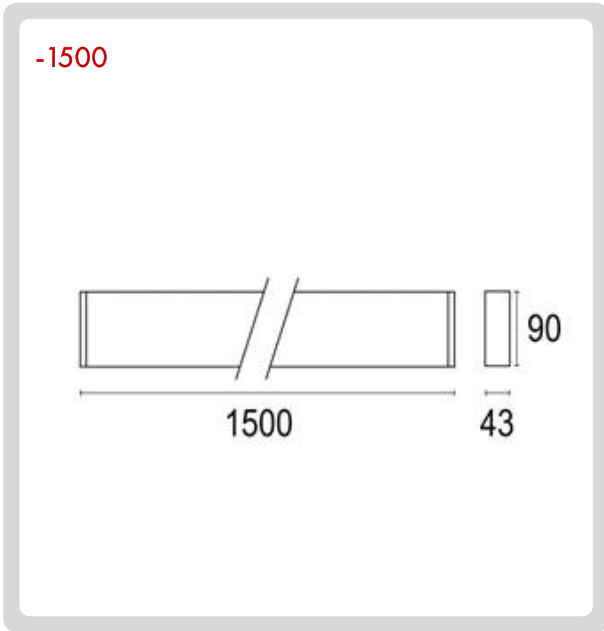

FIXTURE TYPE: _____

PROJECT NAME: _____

HOW TO ORDER:

CODE:

Example:
CODE: BB-1500.00LUMSTCL-GH-300-B12-1-NON-AG

BB-1500.00LUMS
TCL-GH-300-
B12-1-NON-AG

1 MODELS:

-1500

DIMENSIONS:

A) Length - L: 47.24" (120 cm)

B) Width - W: 1.69" (4.3 cm)

C) Height - H: 3.54" (9 cm)

LIGHT SOURCE:

CODE	BEAM ANGLE	WATTAGE	KELVINS	LUMENS	OPERATION RANGE
-B69139-1	69°	1 x 61 W	3000K	1 x 6995 lm	110-277V
-B69139-2	X	1 x 28.5W	3000K	1 x 3685 lm	
-B69139-3	139°	1 x 61 W	4000K	1 x 7955 lm	
-B69139-4		1 x 28.5W	4000K	1 x 4190 lm	
-B12-1	12°	1 x 63 W	3000K	1 x 5880 lm	110-277V
-B12-2		1 x 63 W	4000K	1 x 6540 lm	
-B25-1	25°	1 x 63 W	3000K	1 x 5880 lm	110-277V
-B25-2		1 x 63 W	4000K	1 x 6540 lm	
-B50-1	50°	1 x 63 W	4000K	1 x 6540 lm	110-277V
-B1447-1	14°	1 x 63 W	3000K	1 x 5880 lm	110-277V
-B1447-2	X	1 x 63 W	4000K	1 x 6540 lm	
	47°				

THINK BOLLARD - THINK BULLARD

sales@gordonbullard.com

www.bullardbollards.com

1-877-964-4646

991 South Gull Lake Dr

Richland, MI 49083

USA