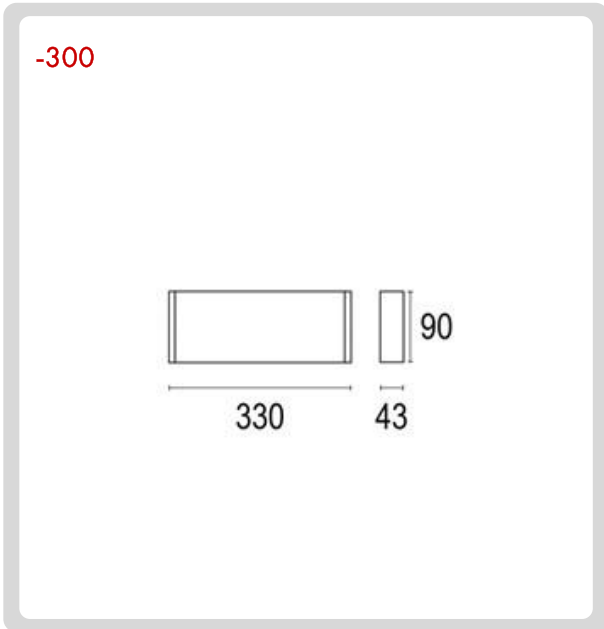

FIXTURE TYPE: _____

PROJECT NAME: _____

HOW TO ORDER:

CODE:

Example:
CODE: BB-1500.00LUMSTCL-GH-300-
B12-1-NON-AG

BB-1500.00LUMS
TCL-GH-300-
B12-1-NON-AG

1 MODELS:

**-300
DIMENSIONS:**

- A) Length - L: 12.99" (33 cm)
- B) Width - W: 1.69" (4.3 cm)
- C) Height - H: 3.54" (9 cm)

LIGHT SOURCE:

CODE	BEAM ANGLE	WATTAGE	KELVINS	LUMENS	OPERATION RANGE	
-B69139-1	69°	1 x 12.5W	3000K	1 x 1399 lm	110-277V	
-B69139-2		1 x 5.7 W	3000K	1 x 737 lm		
-B69139-3	139°	1 x 12.2W	4000K	1 x 1591 lm		
-B69139-4		1 x 5.7 W	4000K	1 x 838 lm		
-B12-1	12°	1 x 12.6W	3000K	1 x 1176 lm	110-277V	
-B12-2		1 x 12.6 W	4000K	1 x 1308 lm		
-B25-1	25°	1 x 12.6W	3000K	1 x 1176 lm	110-277V	
-B25-2		1 x 12.6 W	4000K	1 x 1308 lm		
-B50-1	50°	1 x 12.6W	3000K	1 x 1176 lm	110-277V	
-B50-2		1 x 12.6 W	4000K	1 x 1308 lm		
-B1447-1	14°	1 x 12.6W	3000K	1 x 1176 lm	110-277V	
-B1447-2		X	1 x 12.6 W	4000K		1 x 1308 lm
		47°				

THINK BOLLARD - THINK BULLARD

sales@gordonbullard.com
www.bullardbollards.com
1-877-964-4646

991 South Gull Lake Dr
Richland, MI 49083
USA