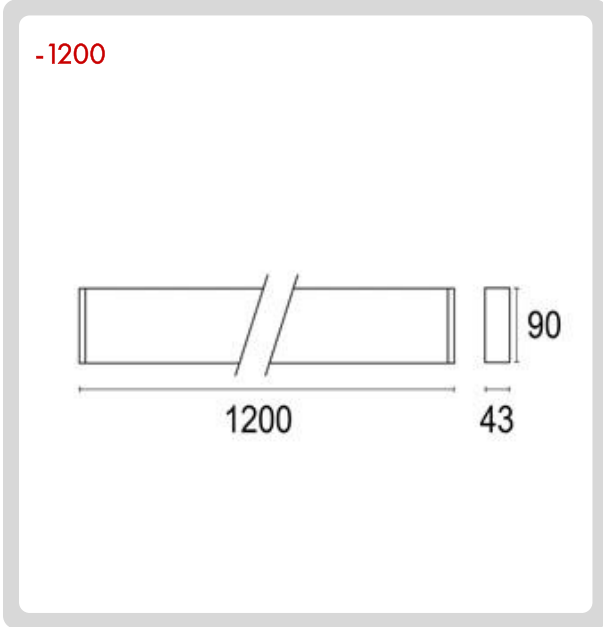

FIXTURE TYPE: _____

PROJECT NAME: _____

HOW TO ORDER:

CODE:

Example:
CODE: BB-1500.00LUMSTCL-GH-300-B12-1-NON-AG

BB-1500.00LUMS
TCL-GH-300-
B12-1-NON-AG

1 MODELS:

-1200

DIMENSIONS:

- A) Length - L: 47.24" (120 cm)
- B) Width - W: 1.69" (4.3 cm)
- C) Height - H: 3.54" (9 cm)

LIGHT SOURCE:

CODE	BEAM ANGLE	WATTAGE	KELVINS	LUMENS	OPERATION RANGE
-B69139-1	69°	1 x 48.8W	3000K	1 x 5596 lm	110-277V
-B69139-2	X	1 x 22.8W	3000K	1 x 2948 lm	
-B69139-3	139°	1 x 48.8W	4000K	1 x 6364 lm	
-B69139-4		1 x 22.8W	4000K	1 x 3352 lm	
-B12-1	12°	1 x 50.4W	3000K	1 x 4704 lm	110-277V
-B12-2		1 x 50.4W	4000K	1 x 5232 lm	
-B25-1	25°	1 x 50.4W	3000K	1 x 4704 lm	110-277V
-B25-2		1 x 50.4W	4000K	1 x 5232 lm	
-B50-1	50°	1 x 50.4W	4000K	1 x 5232 lm	110-277V
-B1447-1	14°	1 x 50.4W	3000K	1 x 4704 lm	110-277V
-B1447-2	X	1 x 50.4W	4000K	1 x 5232 lm	
	47°				

THINK BOLLARD - THINK BULLARD

sales@gordonbullard.com
www.bullardbollards.com
1-877-964-4646

991 South Gull Lake Dr
Richland, MI 49083
USA