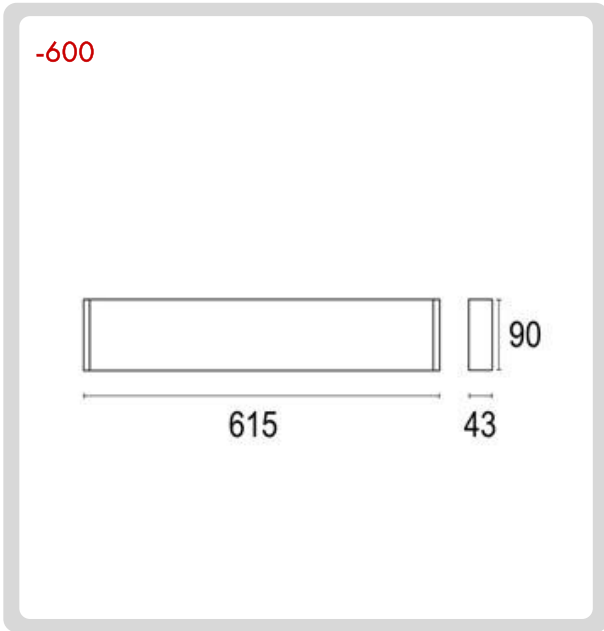

FIXTURE TYPE: _____

PROJECT NAME: _____

HOW TO ORDER:

CODE:

Example:
CODE: BB-1500.00LUMSTCL-GH-300-B12-1-NON-AG

BB-1500.00LUMS
TCL-GH-300-
B12-1-NON-AG

1 MODELS:

**-600
DIMENSIONS:**

- A) Length - L: 24.21" (61.5 cm)
- B) Width - W: 1.69" (4.3 cm)
- C) Height - H: 3.54" (9 cm)

LIGHT SOURCE:

CODE	BEAM ANGLE	WATTAGE	KELVINS	LUMENS	OPERATION RANGE
-B69139-1	69°	1 x 24.4W	3000K	1 x 2798 lm	110-277V
-B69139-2	X	1 x 11.4W	3000K	1 x 1474 lm	
-B69139-3	139°	1 x 24.4W	4000K	1 x 3182 lm	
-B69139-4		1 x 5.7W	4000K	1 x 838 lm	
-B12-1	12°	1 x 25.2W	3000K	1 x 2352 lm	110-277V
-B12-2		1 x 25.2W	4000K	1 x 2616 lm	
-B25-1	25°	1 x 25.2W	3000K	1 x 2352 lm	110-277V
-B25-2		1 x 25.2W	4000K	1 x 2616 lm	
-B50-1	50°	1 x 25.2W	3000K	1 x 2352 lm	110-277V
-B50-2		1 x 25.2W	4000K	1 x 2616 lm	
-B1447-1	14° X 47°	1 x 25.2W	3000K	1 x 2352 lm	110-277V
-B1447-2		1 x 25.2W	4000K	1 x 2616 lm	

THINK BOLLARD - THINK BULLARD

sales@gordonbullard.com
www.bullardbollards.com
1-877-964-4646

991 South Gull Lake Dr
Richland, MI 49083
USA