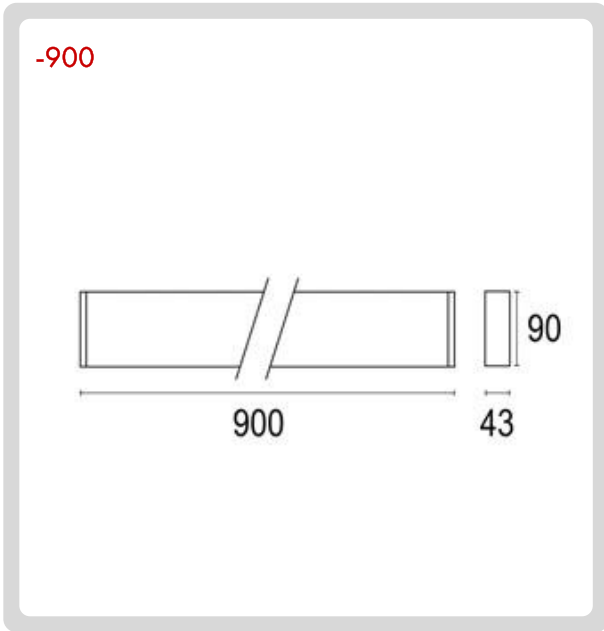

FIXTURE TYPE: _____

PROJECT NAME: _____

HOW TO ORDER:

CODE:

Example:
CODE: BB-1500.00LUMSTCL-GH-300-B12-1-NON-AG

BB-1500.00LUMS
TCL-GH-300-
B12-1-NON-AG

1 MODELS:

-900

DIMENSIONS:

- A) Length - L: 35.43" (90 cm)
- B) Width - W: 1.69" (4.3 cm)
- C) Height - H: 3.54" (9 cm)

LIGHT SOURCE:

CODE	BEAM ANGLE	WATTAGE	KELVINS	LUMENS	OPERATION RANGE
-B69139-1	69°	1 x 36.6W	3000K	1 x 4197 lm	110-277V
-B69139-2	X	1 x 17.1W	3000K	1 x 2211 lm	
-B69139-3	139°	1 x 36.6W	4000K	1 x 4773 lm	
-B12-1	12°	1 x 37.8W	3000K	1 x 3528 lm	110-277V
-B12-2		1 x 37.8W	4000K	1 x 3924 lm	
-B25-1	25°	1 x 37.8W	3000K	1 x 3528 lm	110-277V
-B25-2		1 x 37.8W	4000K	1 x 3924 lm	
-B50-1	50°	1 x 37.8W	3000K	1 x 3528 lm	110-277V
-B50-2		1 x 37.8W	4000K	1 x 3924 lm	
-B1447-1	14° X 47°	1 x 37.8W	3000K	1 x 3528 lm	110-277V
-B1447-2		1 x 37.8W	4000K	1 x 3924 lm	

THINK BOLLARD - THINK BULLARD

sales@gordonbullard.com
www.bullardbollards.com
1-877-964-4646

991 South Gull Lake Dr
Richland, MI 49083
USA