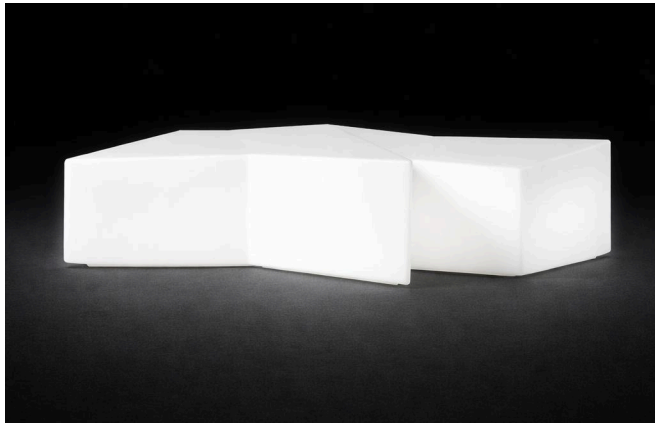

**BULLARD
BOLLARDS**
Think Bollard Think Bullard

GLACE
(ILLUMINATED FURNITURE)

FIXTURE TYPE: _____

PROJECT NAME: _____

NOTES:

GENERAL INFORMATION:

The Glacè by Bullard Bollards is a luminous bench designed by Alessandro Mendini, featuring an irregular, star-like shape that merges sculptural aesthetics with functional seating. Crafted from durable polyethylene through rotational molding, Glacè is suitable for outdoor use. Its generous dimensions—approximately 70.9 inches in length, 49.2 inches in depth, and 19.7 inches in height—make it an ideal centerpiece for events, commercial spaces, or modern outdoor lounges. The bench can be equipped with an internal lighting system using three E26 bulbs, transforming it into a glowing installation that enhances any environment. Its modular design supports various configurations, allowing it to function as a bench, display surface, or vertical room divider—making Glacè a captivating and adaptable element in a wide range of settings.

FIXTURE TYPE:

Illuminated Furniture

VOLTAGE:

110-277V

MATERIAL:

Polyethylene

IP RATING:

IP 55

A) Length - L: 70,87" (180 cm)
B) Height - H: 19,69" (50 cm)
C) Width - W: 49,21" (125 cm)

2 LIGHT SOURCE:

E26 / 3 x max. 15W / 110-277V

3 FINISH OPTION:

Light white

4 WIRING:

Black cable (Length: 10 ft)

5 WEIGHT: