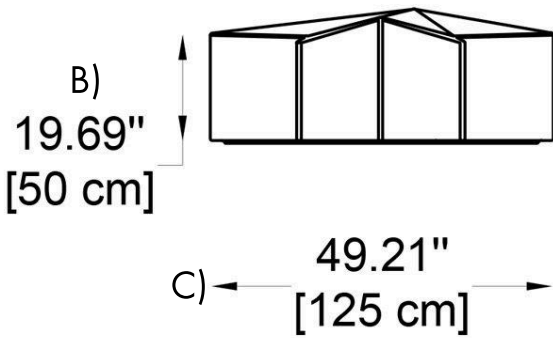

A) Length - L: 70,87" (180 cm)
B) Height - H: 19,69" (50 cm)
C) Width - W: 49,21" (125 cm)

2 LIGHT SOURCE:

E26 / 3 x max. 15W / 110-277V

3 FINISH OPTION:

Light white

4 WIRING:

Black cable (Length: 10 ft)

5 WEIGHT:

59,5 lb

E26

IP 55

THINK BOLLARD - THINK BULLARD

sales@gordonbullard.com

www.bullardbollards.com

1-877-964-4646

991 South Gull Lake Dr