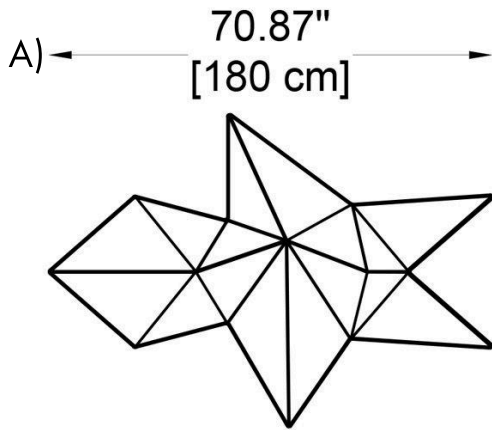

FIXTURE TYPE: _____

PROJECT NAME: _____

NOTES:

HOW TO ORDER:

CODE:

**Example:
CODE: BB-GL50-SD**

BB-GL50-SD

1 DIMENSIONS:

A) Length - L: 70,87" (180 cm)
B) Height - H: 19,69" (50 cm)
C) Width - W: 49,21" (125 cm)

2 LIGHT SOURCE:

E26 / 3 x max. 15W / 110-277V

3 FINISH OPTION:

Light white ☐

4 WIRING:

Black cable (Length: 10 ft)

5 WEIGHT:

59,5 lb

E26

IP 55

THINK BOLLARD - THINK BULLARD

sales@gordonbullard.com

www.bullardbollards.com

1-877-964-4646

991 South Gull Lake Dr

Richland, MI 49083

USA