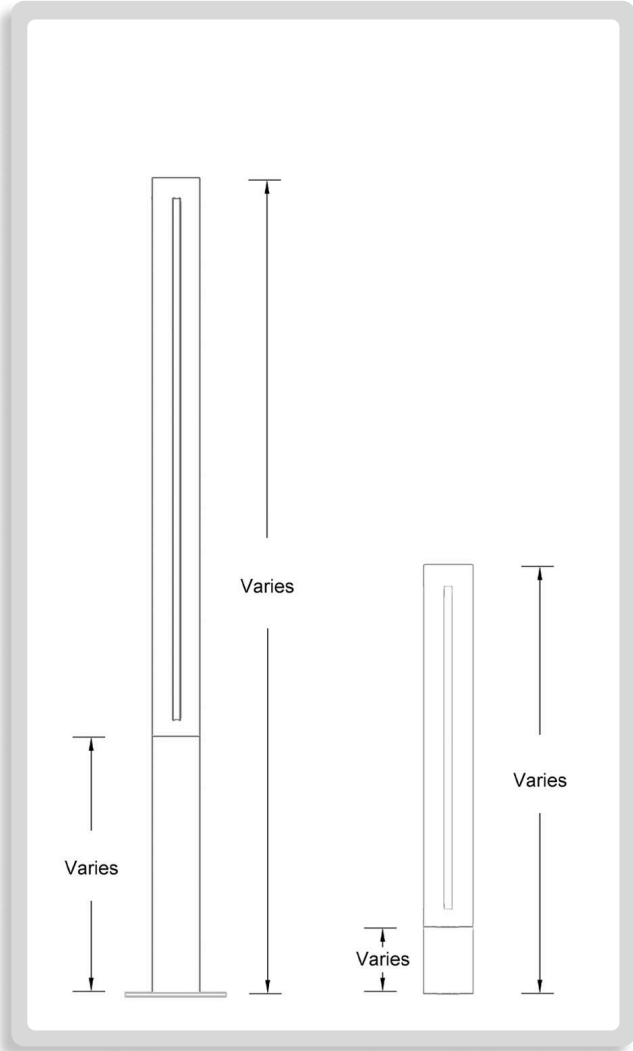

FIXTURE TYPE: _____

PROJECT NAME: _____

HOW TO ORDER: CODE:

Example:
CODE: BB-C101-BL-BH1-SH1-D1-SS-K30-BL-WH-DIM-LSB6

BB-C101-BL-BH1-SH1-D1-SS-K30-BL-WH-DIM-LSB6

6 BASE FINISH OPTIONS:

- -BL Black
- -GR Grey
- -BFC Custom on Request*

7 BODY FINISH OPTIONS:

Stainless powder coated standard colors:

- -WH White ●
- -GR Green ●
- -CO Corten ●
- -GR Grey ●
- -BL Black ●

Wood:

- -BW Black+ Brown wood Painted detail ●
- -LW Black+ Light wood Painted detail ●
- -DW Black+ Dark wood Painted detail ●

Matt:

- -M316 316 Stainless steel with a #4 swirl brushed stainless surface finish

Custom:

- -CUS Custom on request* 🌈

8 DIMMING OPTIONS:

- -NON NON-Dimmable
- -DIM 0-10V
- -CAS Casambi
- -LUT Lutron
- -DAL Dali

THINK BOLLARD - THINK BULLARD

sales@gordonbullard.com
www.bullardbollards.com
1-877-964-4646

991 South Gull Lake Dr
Richland, MI 49083
USA