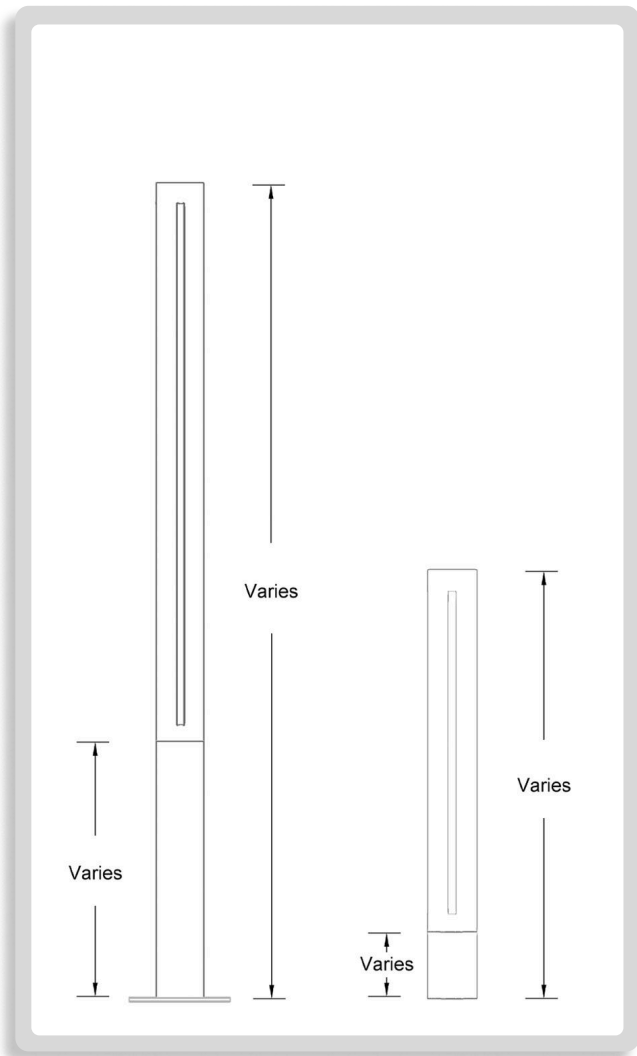

With multiple color options, adaptable mounting, and illumination on 1-4 sides, Metrica Quadro sets a new standard for outdoor lighting.

**FIXTURE TYPE:**

Bollard

**VOLTAGE:**

110-277V

**MATERIAL:**

Stainless Steel or Aluminum

PROJECT NAME: \_\_\_\_\_

**HOW TO ORDER: CODE:**

Example:  
CODE: BB-C101-BL-BH1-SH1-D1-SS-K30-BL-WH-DIM-LSB6

BB-C101-BL-BH1-SH1-D1-SS-K30-BL-WH-DIM-LSB6

**1 BODY HEIGHT:**

- BH1 H: 24" (61 cm)
- BH2 H: 36" (91 cm)
- BH3 H: 48" (122 cm)
- BH4 H: 56" (142 cm)
- BH5 H: 96" (244 cm)
- BH6 H: 120" (305 cm)
- BH7 H: 168" (427 cm)
- BH8 H: 192" (488 cm)
- BHC CUS\*

**2 BASE HEIGHT:**

- SH1 H: 4" (10 cm)
- SH2 H: 6" (15 cm)
- SH3 H: 8" (20 cm)
- SH4 H: 12" (30 cm)
- SH5 H: 16" (41 cm)
- SH6 H: 18" (46 cm)
- SH7 H: 24" (61 cm)
- SHC CUS\*

**3 DIAMETER:**

- D1 Ø: 6" (15 cm)
- D2 Ø: 8" (20 cm)
- D3 Ø: 10" (25 cm)
- D4 Ø: 12" (30 cm)
- DC CUS\*