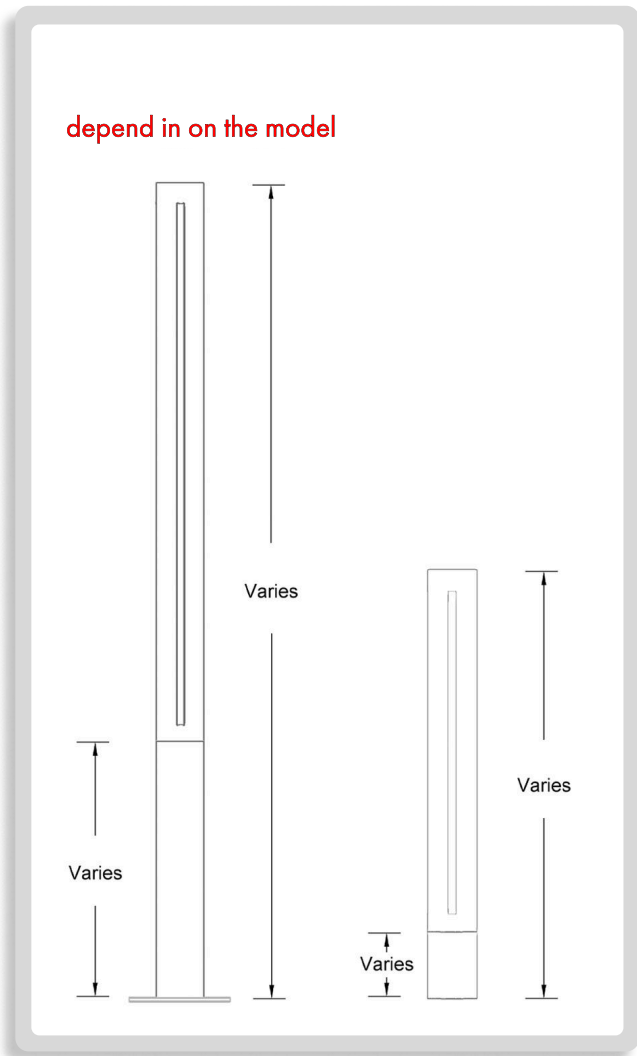

FIXTURE TYPE: _____

PROJECT NAME: _____

HOW TO ORDER: CODE:

Example:
CODE: BB-C101-BL-BH1-SH1-D1-SS-K30-BL-WH-DIM-LSB6

BB-C101-BL-BH1-SH1-D1-SS-K30-BL-WH-DIM-LSB6

9 LIGHT SOURCE OUTPUT BOLLARD:

- -LSB6 6 W / 396 lm
- -LSB9 9 W / 580 lm
- -LSB10 10 W / 590 lm
- -LSB15 15 W / 880 lm

10 LIGHT SOURCE OUTPUT COLUMN:

- -LSC14 14 W / 970 lm
- -LSC17 17 W / 1200 lm
- -LSC20 20 W / 1400 lm
- -LSC27 27 W / 1780 lm
- -LSC40 40W / 2600 lm
- -LSC55 55 W / 3200 lm
- -LSC65 65 W / 3810 lm