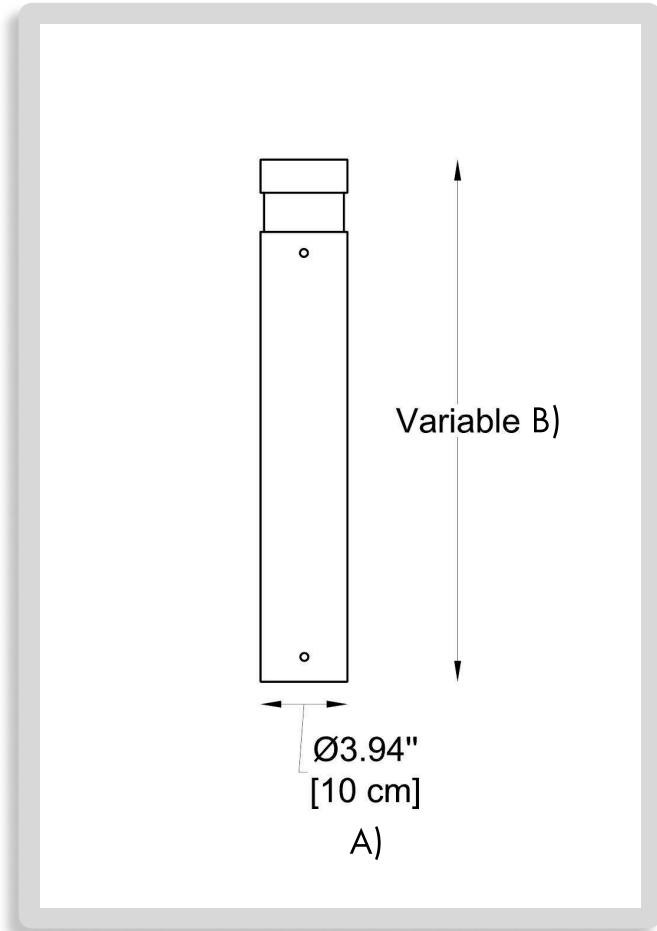

FIXTURE TYPE: _____

PROJECT NAME: _____

NOTES:

HOW TO ORDER:

CODE:

Example:
CODE: BB-TND-BL-M-L1-30K-LD1-DIM-AG

BB-TND-BL-M-L1-30K-LD1-DIM-AG

1 MODELS:

-M
A) Diameter - Ø: 3.94" (10 cm)
B) Height - H: 23.94" (60 cm)

-L
A) Diameter - Ø: 3.94" (10 cm)
B) Height - H: 35.43" (90 cm)

2 LIGHT SOURCE:

-L1 LED / 8W / 760 lm / 110-277V / CRI 90
-L2 LED / 12W / 1700 lm / 110-277V / CRI 90
-L3 LED / 25.7W / 3150 lm / 110-277V / CRI 90

3 CCT:

-K30 3000K
-K40 4000K

4 LIGHT DISTRIBUTION:

-LD1 180°
-LD2 360°

5 DIMMING OPTIONS:

-NON NON-Dimmable
-DIM 0-10V
-CAS Casambi
-LUT Lutron
-DL DALI

6 FINISH OPTIONS:

-AG Anthracite grey (matt)	-BR Bronze
-LG Light grey (matt)	-AGM Antique grey (matt)
-WM White matt	-BM Blue matt
-BM Black matt	-SM Sand matt
-CM Corten matt	-GM Green matt

sales@gordonbullard.com
www.bullardbollards.com
1-877-964-4646

991 South Gull Lake Dr
Richland, MI 49083
USA