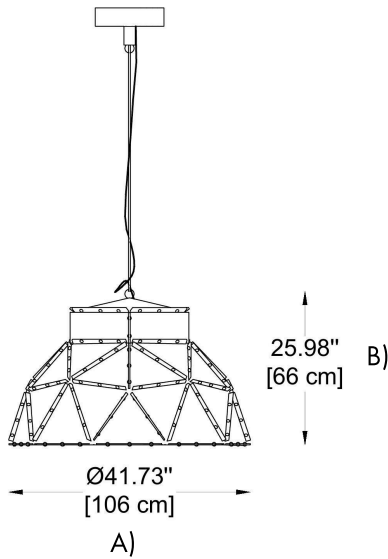

**BULLARD  
BOLLARDS**  
Think Bollard Think Bullard

**APOLLO  
PENDANT**

FIXTURE TYPE: \_\_\_\_\_

PROJECT NAME: \_\_\_\_\_

NOTES:

**GENERAL INFORMATION:**

The Apollo Pendant features a sleek metal design (Ø41.73" × 25.98") suitable for any outdoor applications. Operating on 110–277V, it supports E26 or LED sources with optional 0–10V dimming. Inside finish options: available in a wide range of curated colors and specialty finishes. Outside finish options: Black, White, and Inox.

PROJECT NAME: \_\_\_\_\_

**HOW TO ORDER:**

**CODE:**

**Example:**  
CODE: BB-740-GL-LED-SG-BL-DIM-25

BB-740-GL-  
LED-SG-BL-  
DIM-25

**1 DIMENSIONS:**

- A) Diameter - Ø: 41.73" (106 cm)
- B) Height - H: 25.98" (66 cm)

FIXTURE TYPE: \_\_\_\_\_

PROJECT NAME: \_\_\_\_\_

**HOW TO ORDER:**

**CODE:**

**Example:**  
CODE: BB-740-GL-LED-SG-BL-DIM-25

BB-740-GL-  
LED-SG-BL-  
DIM-25

**5 DIMMING OPTIONS:**

- DIM 0-10V
- NON NON-Dimmable

**6 CABLE:**

- 25 8.2' (2.5 m)
- 50 16.4' (5 m)

**THINK BOLLARD - THINK BULLARD**

sales@gordonbullard.com  
 www.bullardbollards.com  
 1-877-964-4646

991 South Gull Lake Dr  
 Richland, MI 49083  
 USA