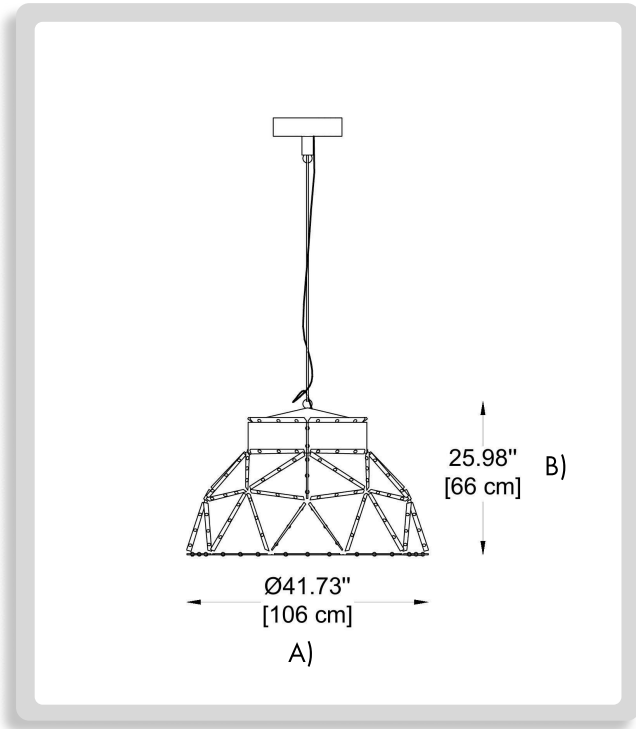

**BULLARD  
BOLLARDS**  
Think Bollard Think Bullard

**APOLLO  
PENDANT**

FIXTURE TYPE: \_\_\_\_\_

PROJECT NAME: \_\_\_\_\_

NOTES:

**GENERAL INFORMATION:**

The Apollo Pendant features a sleek metal design (Ø41.73" × 25.98") suitable for any outdoor applications. Operating on 110–277V, it supports E26 or LED sources with optional 0–10V dimming. Inside finish options: available in a wide range of curated colors and specialty finishes. Outside finish options: Black, White, and Inox.

PROJECT NAME: \_\_\_\_\_

**HOW TO ORDER:**

**CODE:**

**Example:**  
CODE: BB-740-GL-LED-SG-BL-DIM-25

BB-740-GL-  
LED-SG-BL-  
DIM-25

**1 DIMENSIONS:**

- A) Diameter - Ø: 41.73" (106 cm)
- B) Height - H: 25.98" (66 cm)